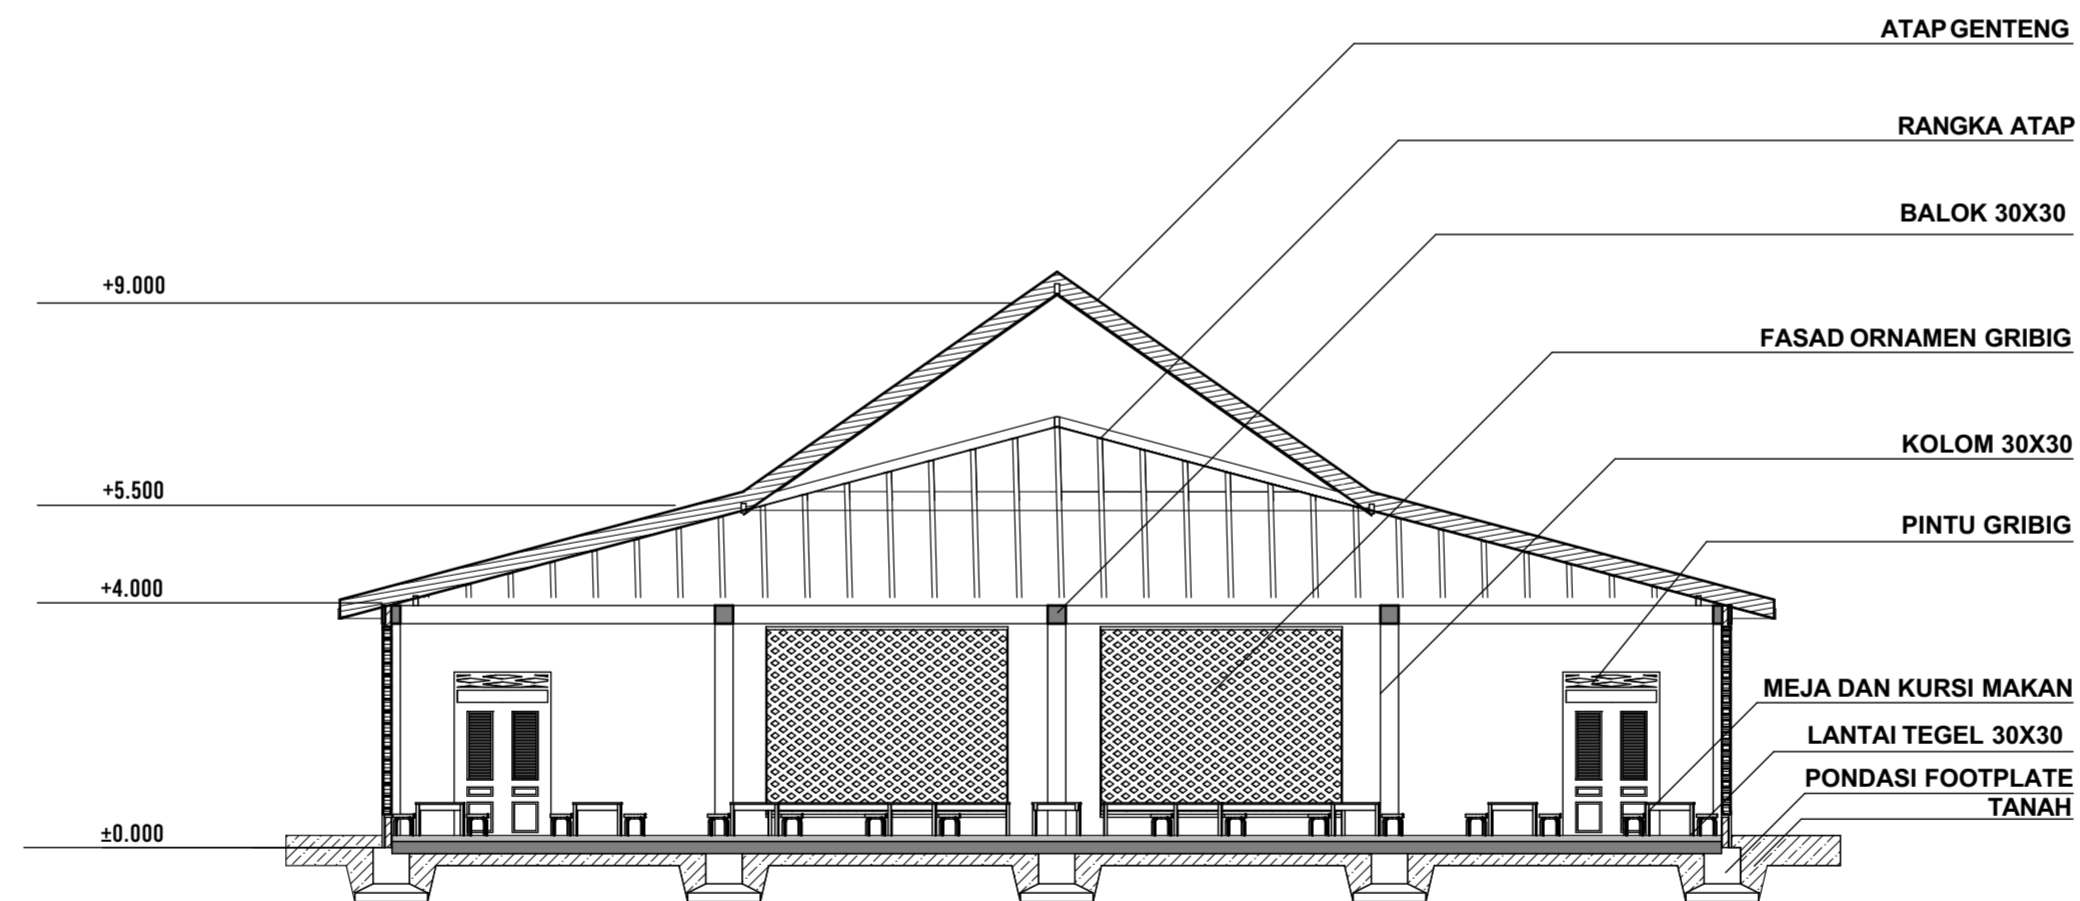

POTONGAN B-B1 RUANG MAKAN PONDOK PESANTREN AL-ISHLAH TAJUG

DEPARTMENT of
ARCHITECTURE

PROJECT NAME	ACKNOWLEDGED BY		ARCHITECT	DRAWN BY	SCALE	PAGE NUMBER
	MENTOR LECTURER	EXAMINER	STUDENT NAME			
REDESAIN PONDOK PESANTREN AL-ISHLAH TAJUG			Nurlela Fatmawati 14512183	Nurlela Fatmawati	1:125	TOTAL PAGE
LOCATION Jl. Sudimampir Balongan, Indramayu Jawa Barat	Dr. Ing. Nensi Golda Yuli ST MT	Dr. Ing. Putu Ayu P. Agustiananda ST. MT.