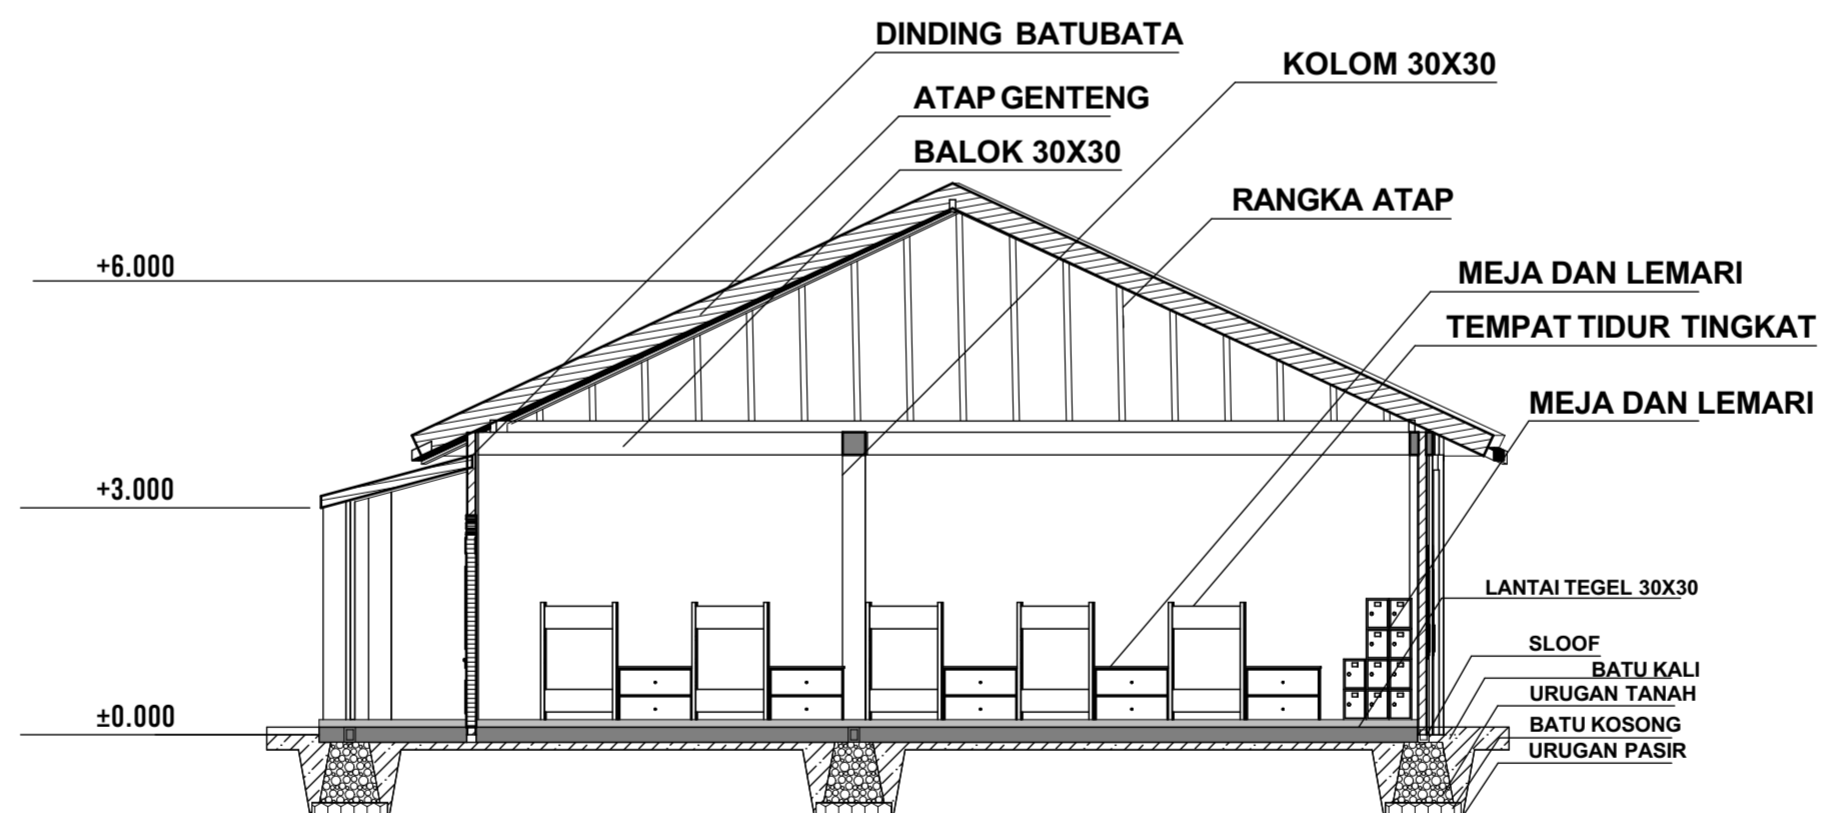

POTONGAN B-B1 KAMAR TIDUR PONDOK PESANTREN AL-ISHLAH TAJUG

DEPARTMENT of
ARCHITECTURE

PROJECT NAME	ACKNOWLEDGED BY		ARCHITECT	DRAWN BY	SCALE	PAGE NUMBER
	MENTOR LECTURER	EXAMINER	STUDENT NAME			
REDESAIN PONDOK PESANTREN AL-ISHLAH TAJUG			Nurlela Fatmawati 14512183	Nurlela Fatmawati	1:100	
LOCATION						TOTAL PAGE
Jl. Sudimampir Balongan, Indramayu Jawa Barat	Dr. Ing. Nensi Golda Yuli ST MT	Dr. Ing. Putu Ayu P. Agustiananda ST. MT.