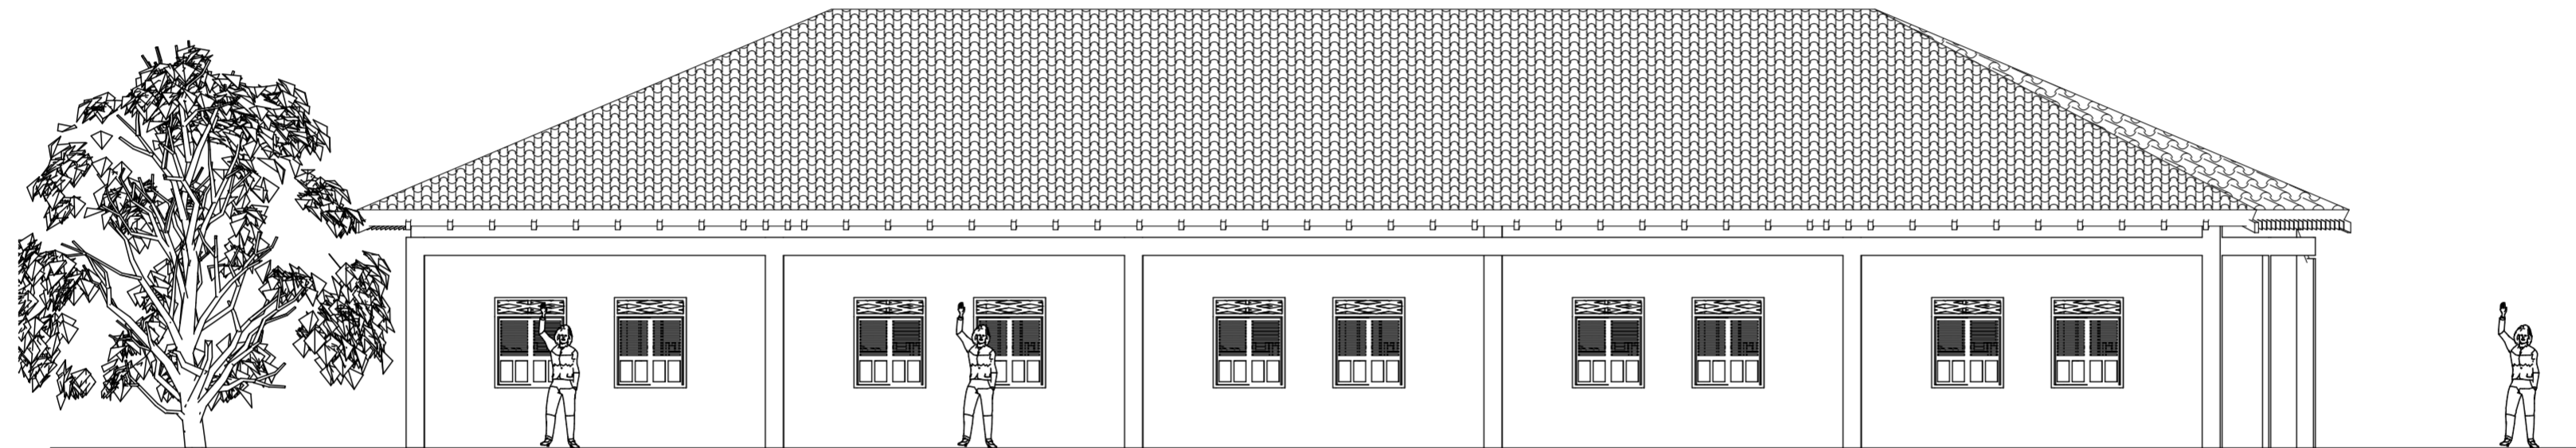

ARCHITECT
STUDENT NAME
Nurlela Fatmawati 14512183

DRAWN BY
Nurlela Fatmawati

SCALE
1:100

PAGE NUMBER
TOTAL PAGE

TAMPAK UTARA KAMAR TIDUR PONDOK PESANTREN AL-ISHLAH TAJUG

TAMPAK SELATAN KAMAR TIDUR PONDOK PESANTREN AL-ISHLAH TAJUG