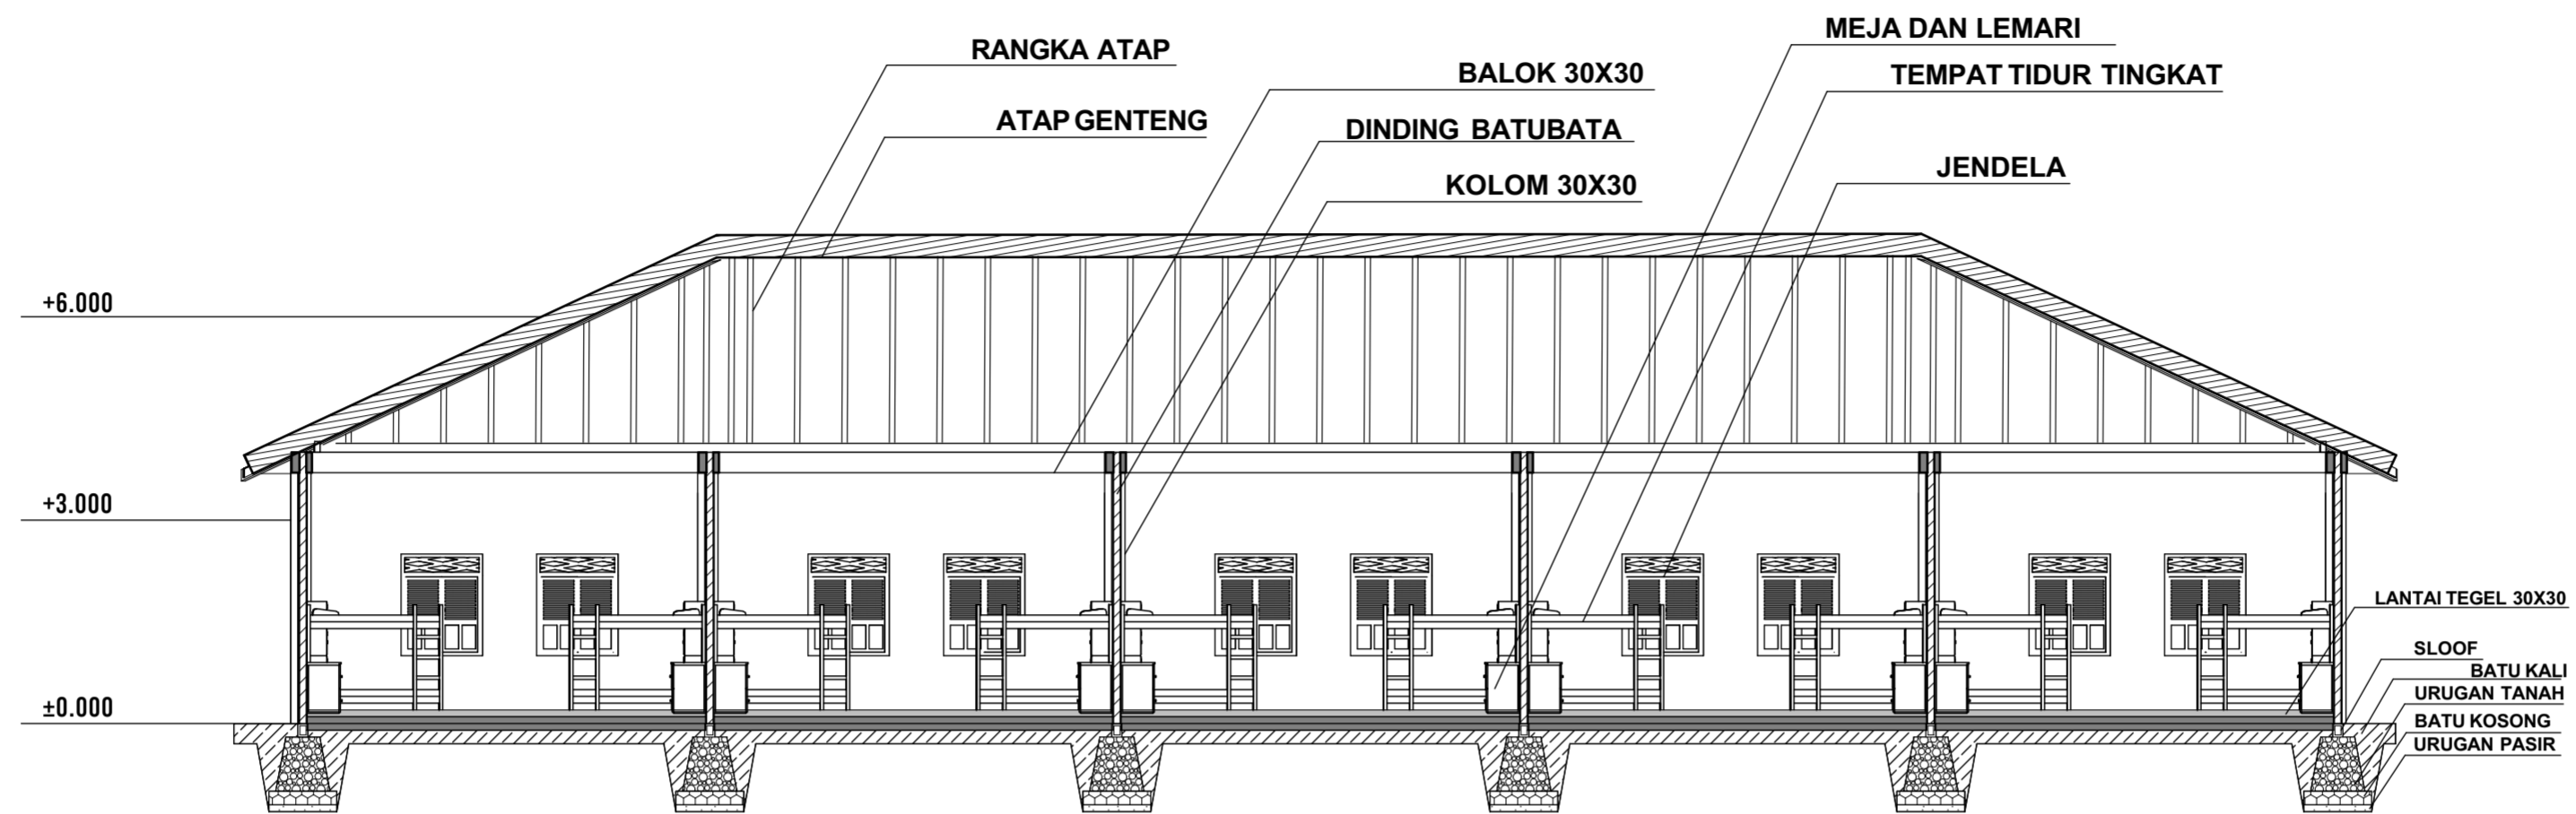

TAMPAK BARAT KAMAR TIDUR PONDOK PESANTREN AL-ISHLAH TAJUG

TAMPAK TIMUR KAMAR TIDUR PONDOK PESANTREN AL-ISHLAH TAJUG

DEPARTMENT of ARCHITECTURE

PROJECT NAME	ACKNOWLEDGED BY		ARCHITECT	DRAWN BY	SCALE	PAGE NUMBER
	MENTOR LECTURER	EXAMINER	STUDENT NAME			TOTAL PAGE
REDESAIN PONDOK PESANTREN AL-ISHLAH TAJUG	Dr. Ing. Nensi Golda Yuli ST MT	Dr. Ing. Putu Ayu P. Agustiananda ST. MT.	Nurlela Fatmawati 14512183	Nurlela Fatmawati	1:100	
LOCATION Jl. Sudimampir Balongan, Indramayu Jawa Barat						