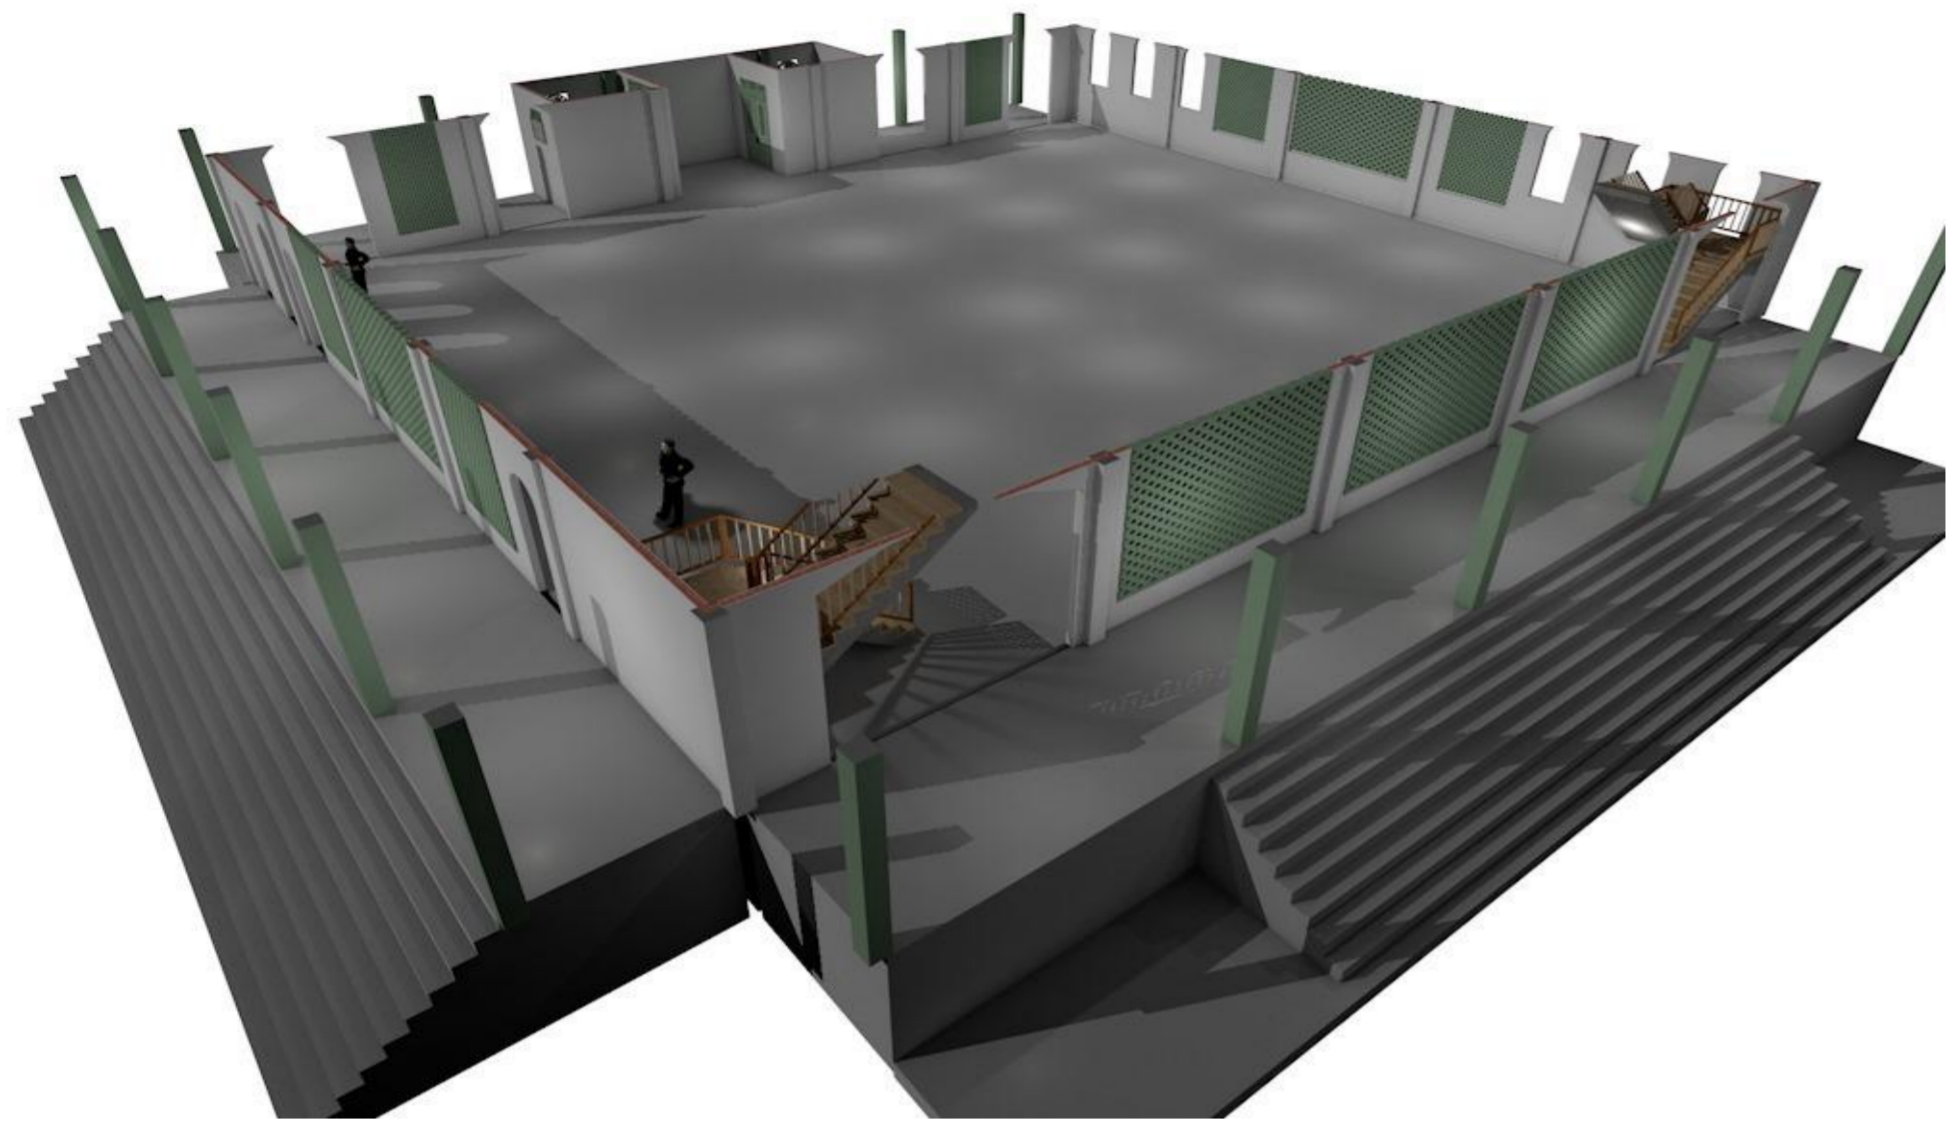

PERSPEKTIF INTERIOR MASJID PONDOK PESANTREN AL-ISHLAH TAJUG

PROJECT NAME REDESAIN PONDOK PESANTREN AL-ISHLAH TAJUG LOCATION Jl. Sudimampir Balongan, Indramayu Jawa Barat	ACKNOWLEDGED BY MENTOR LECTURER EXAMINER		ARCHITECT STUDENT NAME Nurlela Fatmawati 14512183		DRAWN BY Nurlela Fatmawati	SCALE	PAGE NUMBER
	Dr. Ing. Nensi Golda Yuli, ST MT	Dr. Ing. Putu Ayu P. Agustiananda ST. MT.					TOTAL PAGE