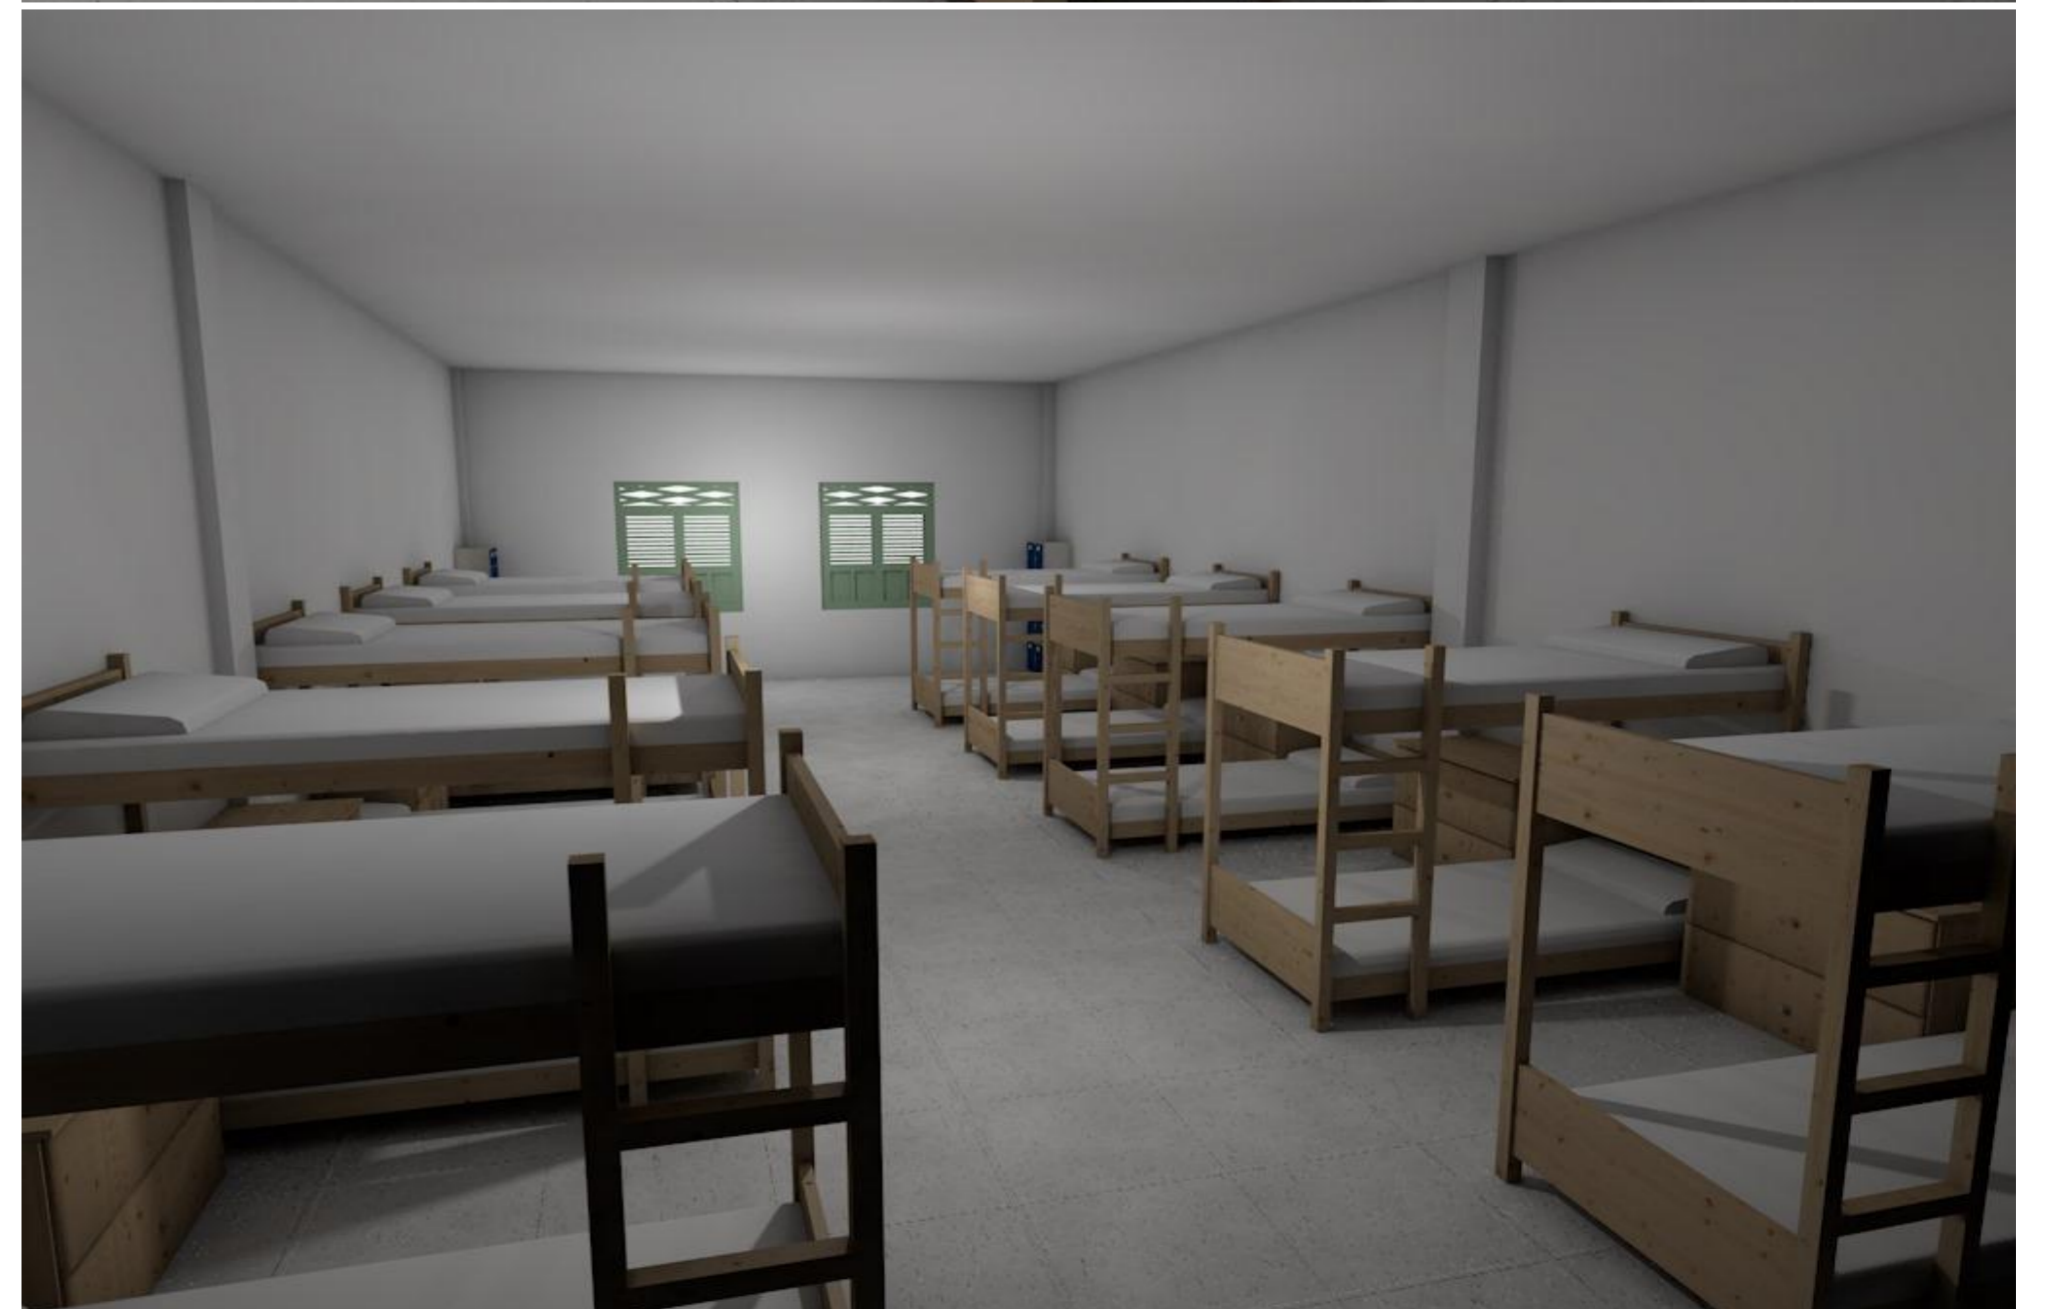

PERSPEKTIF INTERIOR KAMAR TIDUR PONDOK PESANTREN AL-ISHLAH TAJUG

DEPARTMENT of ARCHITECTURE

PROJECT NAME	ACKNOWLEDGED BY		ARCHITECT	DRAWN BY	SCALE	PAGE NUMBER
	MENTOR LECTURER	EXAMINER	STUDENT NAME			TOTAL PAGE
REDESAIN PONDOK PESANTREN AL-ISHLAH TAJUG			Nurlela Fatmawati 14512183	Nurlela Fatmawati		
LOCATION						
Jl. Sudimampir Balongan, Indramayu Jawa Barat	Dr. Ing. Nensi Golda Yuli ST MT	Dr. Ing. Putu Ayu P. Agustiananda ST. MT.