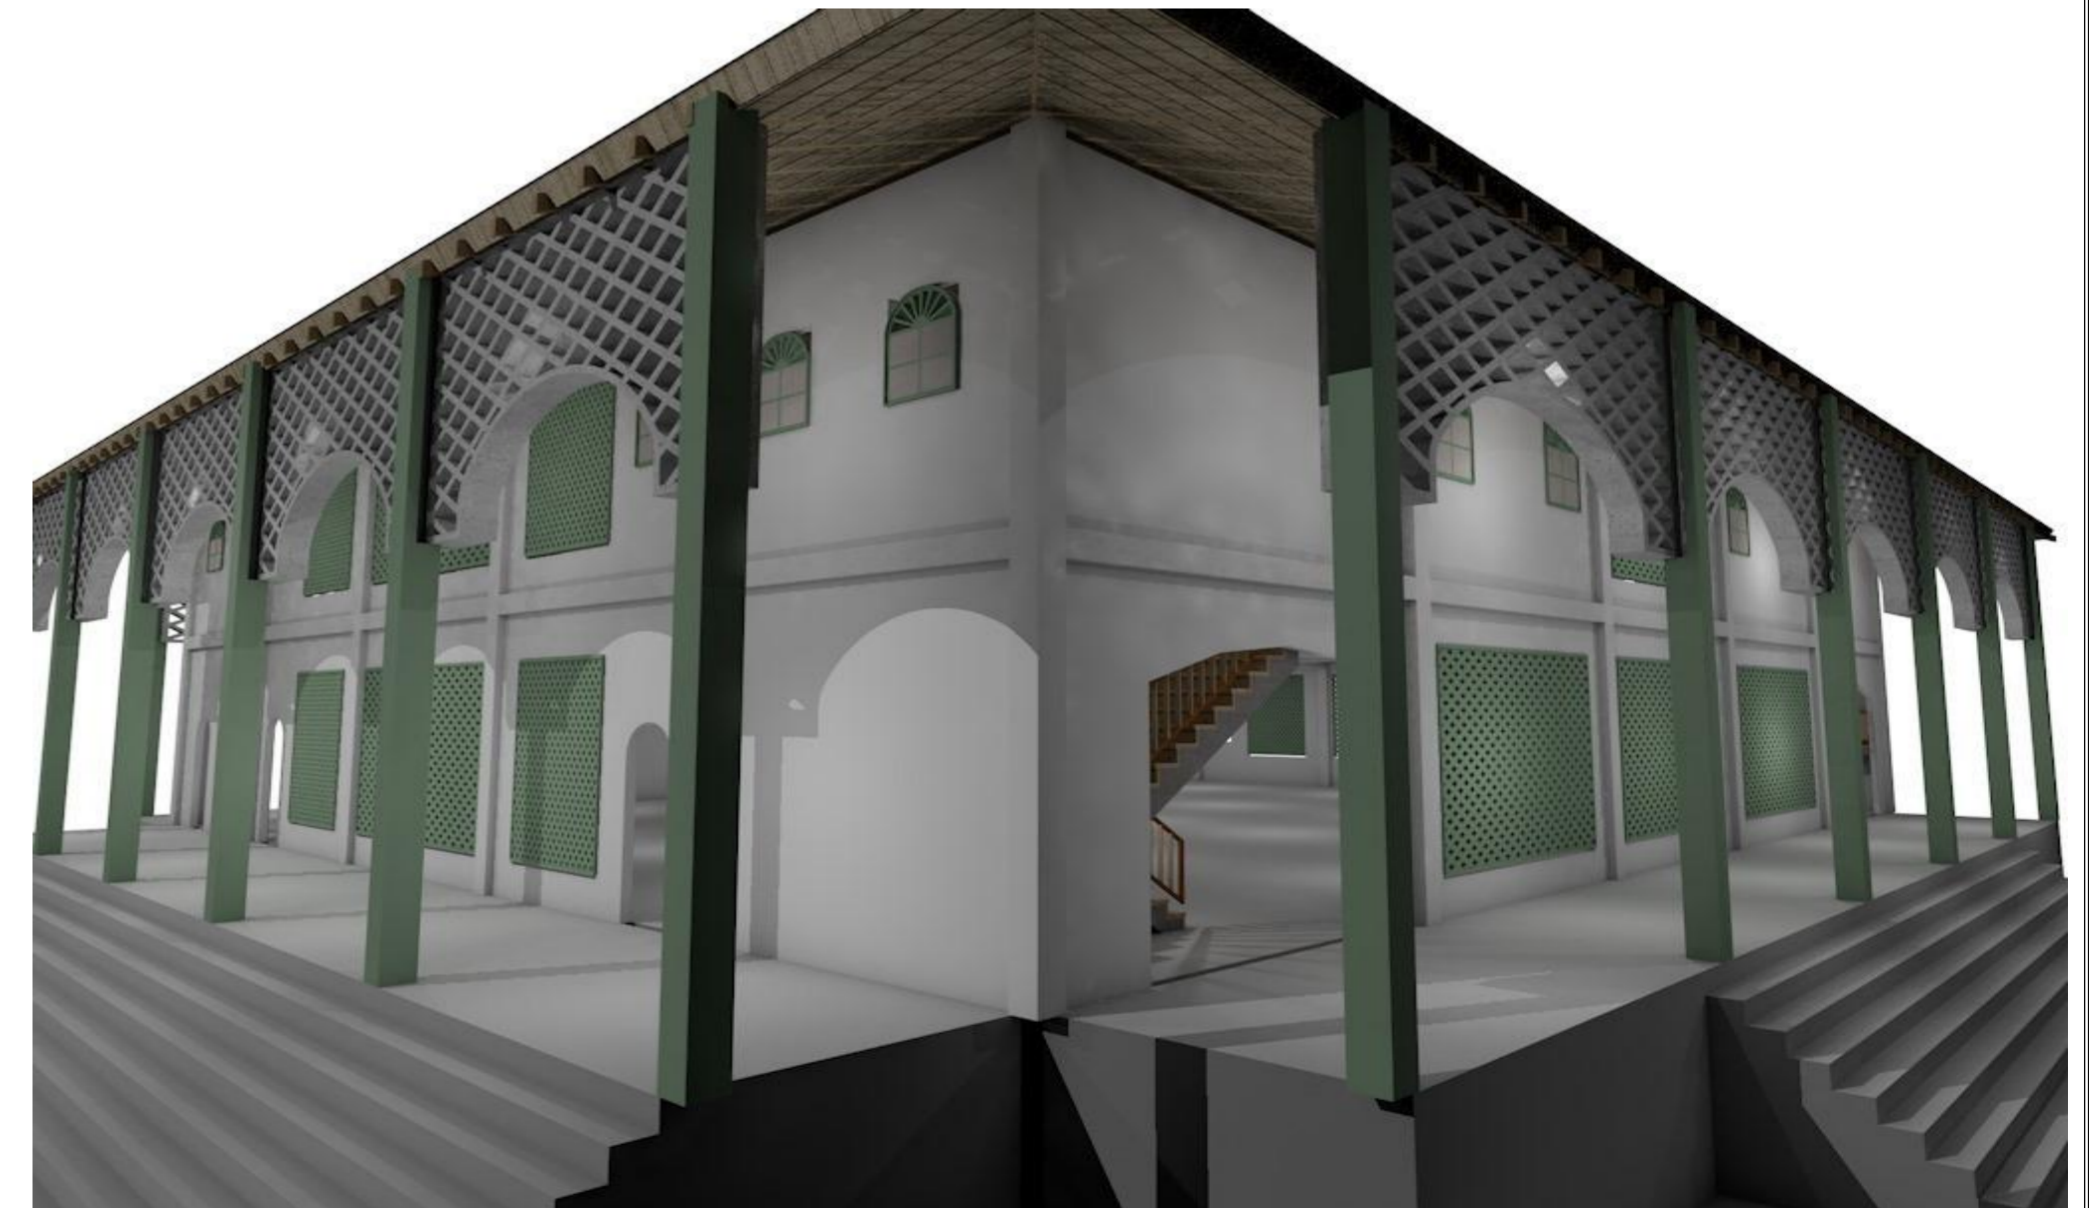

 **PERSPEKTIF INTERIOR RUANG KELAS PONDOK PESANTREN AL-ISHLAH TAJUG**

**DEPARTMENT of
ARCHITECTURE**

PROJECT NAME	ACKNOWLEDGED BY		ARCHITECT	DRAWN BY	SCALE	PAGE NUMBER
	MENTOR LECTURER	EXAMINER	STUDENT NAME			TOTAL PAGE
REDESAIN PONDOK PESANTREN AL-ISHLAH TAJUG			Nurlela Fatmawati 14512183	Nurlela Fatmawati		
LOCATION						
Jl. Sudimampir Balongan, Indramayu Jawa Barat	Dr. Ing. Nensi Golda Yuli ST MT	Dr. Ing. Putu Ayu P. Agustiananda ST. MT.				

PERSPEKTIF INTERIOR KAMAR TIDUR PONDOK PESANTREN AL-ISHLAH TAJUG

DEPARTMENT of ARCHITECTURE

PROJECT NAME	ACKNOWLEDGED BY		ARCHITECT	DRAWN BY	SCALE	PAGE NUMBER
	MENTOR LECTURER	EXAMINER	STUDENT NAME			TOTAL PAGE
REDESAIN PONDOK PESANTREN AL-ISHLAH TAJUG			Nurlela Fatmawati 14512183	Nurlela Fatmawati		
LOCATION						
Jl. Sudimampir Balongan, Indramayu Jawa Barat	Dr. Ing. Nensi Golda Yuli ST MT	Dr. Ing. Putu Ayu P. Agustiananda ST. MT.				

PERSPEKTIF INTERIOR MASJID PONDOK PESANTREN AL-ISHLAH TAJUG

PROJECT NAME REDESAIN PONDOK PESANTREN AL-ISHLAH TAJUG LOCATION Jl. Sudimampir Balongan, Indramayu Jawa Barat	ACKNOWLEDGED BY <small>MENTOR LECTURER</small> <small>EXAMINER</small>		ARCHITECT <small>STUDENT NAME</small> Nurlela Fatmawati 14512183		DRAWN BY Nurlela Fatmawati	SCALE	PAGE NUMBER
	Dr. Ing. Nensi Golda Yuli, ST MT	Dr. Ing. Putu Ayu P. Agustiananda ST. MT.					TOTAL PAGE

DETAIL INTERIOR RUANG MAKAN PONDOK PESANTREN AL-ISHLAH TAJUG

22.000

MEJA DAN KURSI

DEPARTMENT of ARCHITECTURE

PROJECT NAME

REDESAIN PONDOK PESANTREN AL-ISHLAH TAJUG

LOCATION

Jl. Sudimampir Balongan, Indramayu Jawa Barat