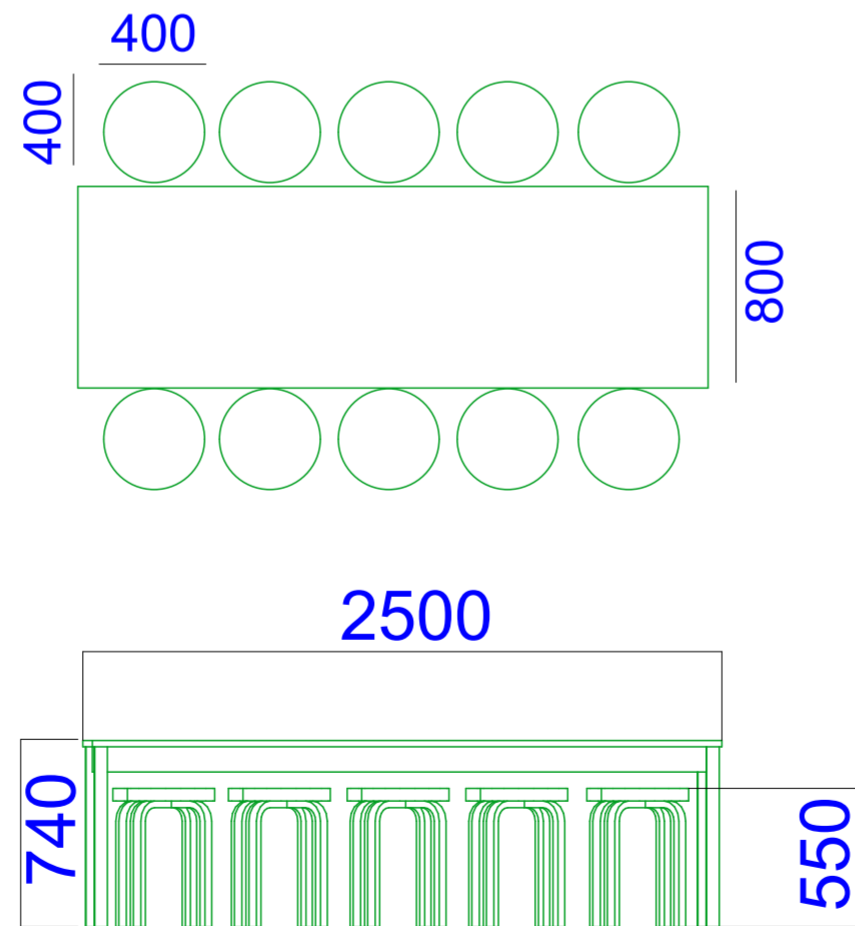

MEJA DAN KURSI

DEPARTMENT of ARCHITECTURE

PROJECT NAME

REDESAIN PONDOK PESANTREN AL-ISHLAH TAJUG

LOCATION

Jl. Sudimampir Balongan, Indramayu Jawa Barat

ACKNOWLEDGED BY

MENTOR LECTURER

EXAMINER

Dr. Ing. Nensi Golda Yuli, ST MT

Dr. Ing. Putu Ayu P. Agustiananda ST. MT.

ARCHITECT

STUDENT NAME

Nurlela Fatmawati
14512183

DRAWN BY

Nurlela Fatmawati

SCALE

PAGE NUMBER

TOTAL PAGE