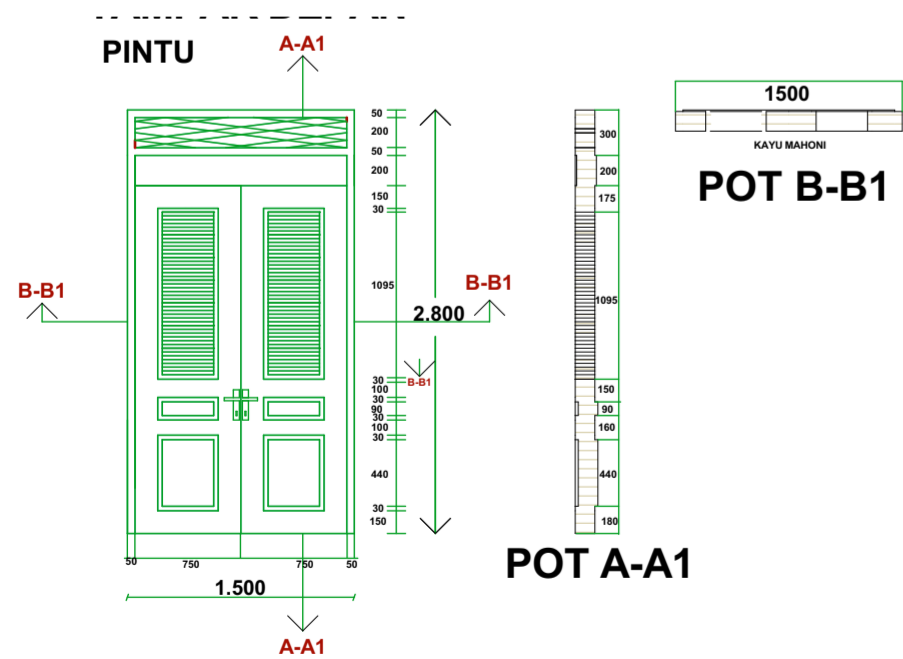

MEJA DAN KURSI

DEPARTMENT of ARCHITECTURE

PROJECT NAME

REDESAIN PONDOK PESANTREN AL-ISHLAH TAJUG

LOCATION

Jl. Sudimampir Balongan, Indramayu Jawa Barat

ACKNOWLEDGED BY

MENTOR LECTURER

EXAMINER

Dr. Ing. Nensi Golda Yuli, ST MT

Dr. Ing. Putu Ayu P. Agustiananda ST. MT.

ARCHITECT

STUDENT NAME

Nurlela Fatmawati
14512183

DRAWN BY

Nurlela Fatmawati

SCALE

PAGE NUMBER

TOTAL PAGE