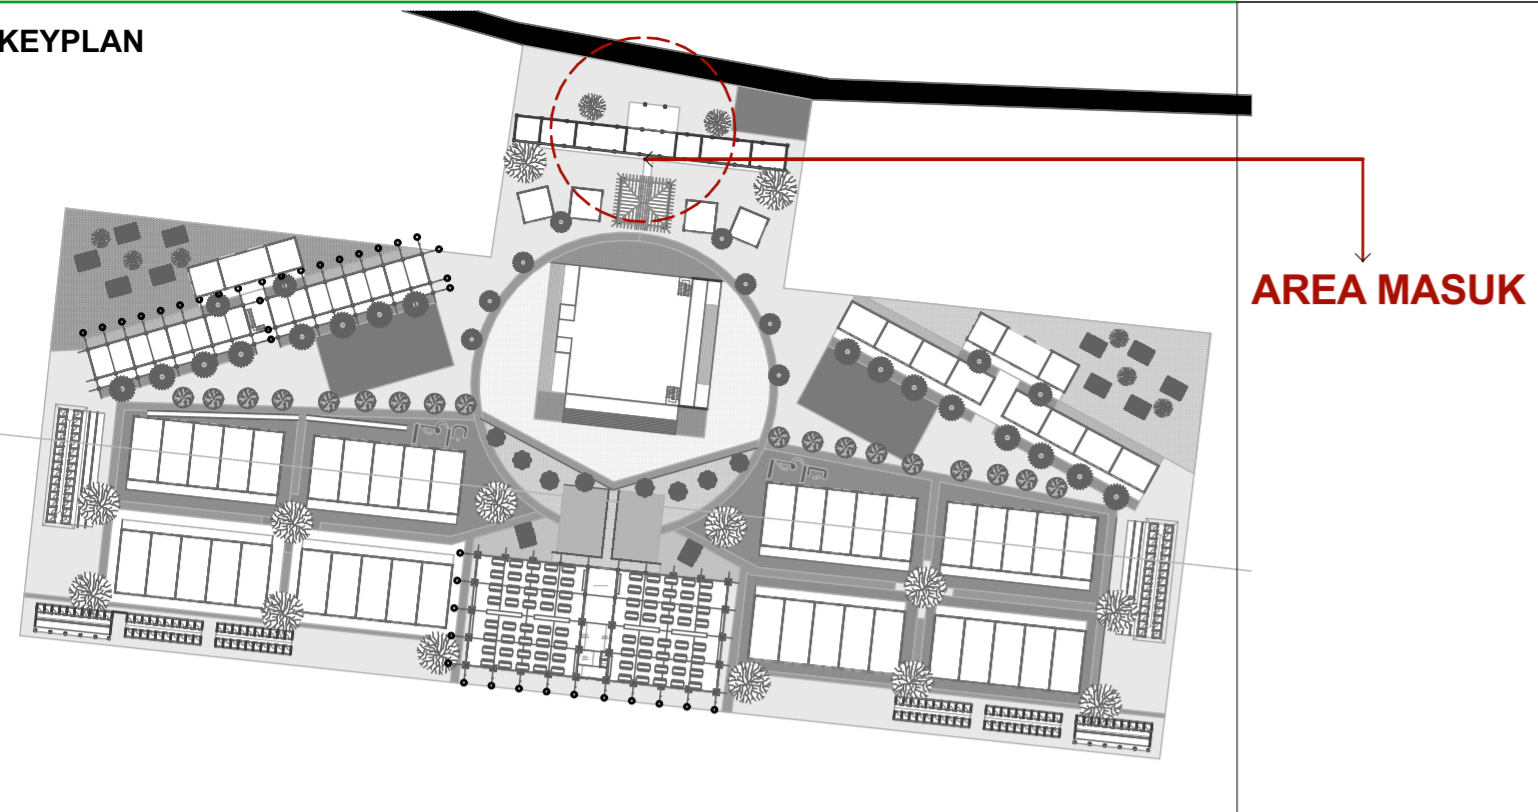

KEYPLAN

DEPARTMENT of
ARCHITECTURE

PROJECT NAME

REDESAIN PONDOK PESANTREN
AL-ISHLAH TAJUG

LOCATION

Jl. Sudimampir Balongan, Indramayu
Jawa Barat

ACKNOWLEDGED BY

MENTOR LECTURER

SCALE

PAGE NUMBER

TOTAL PAGE