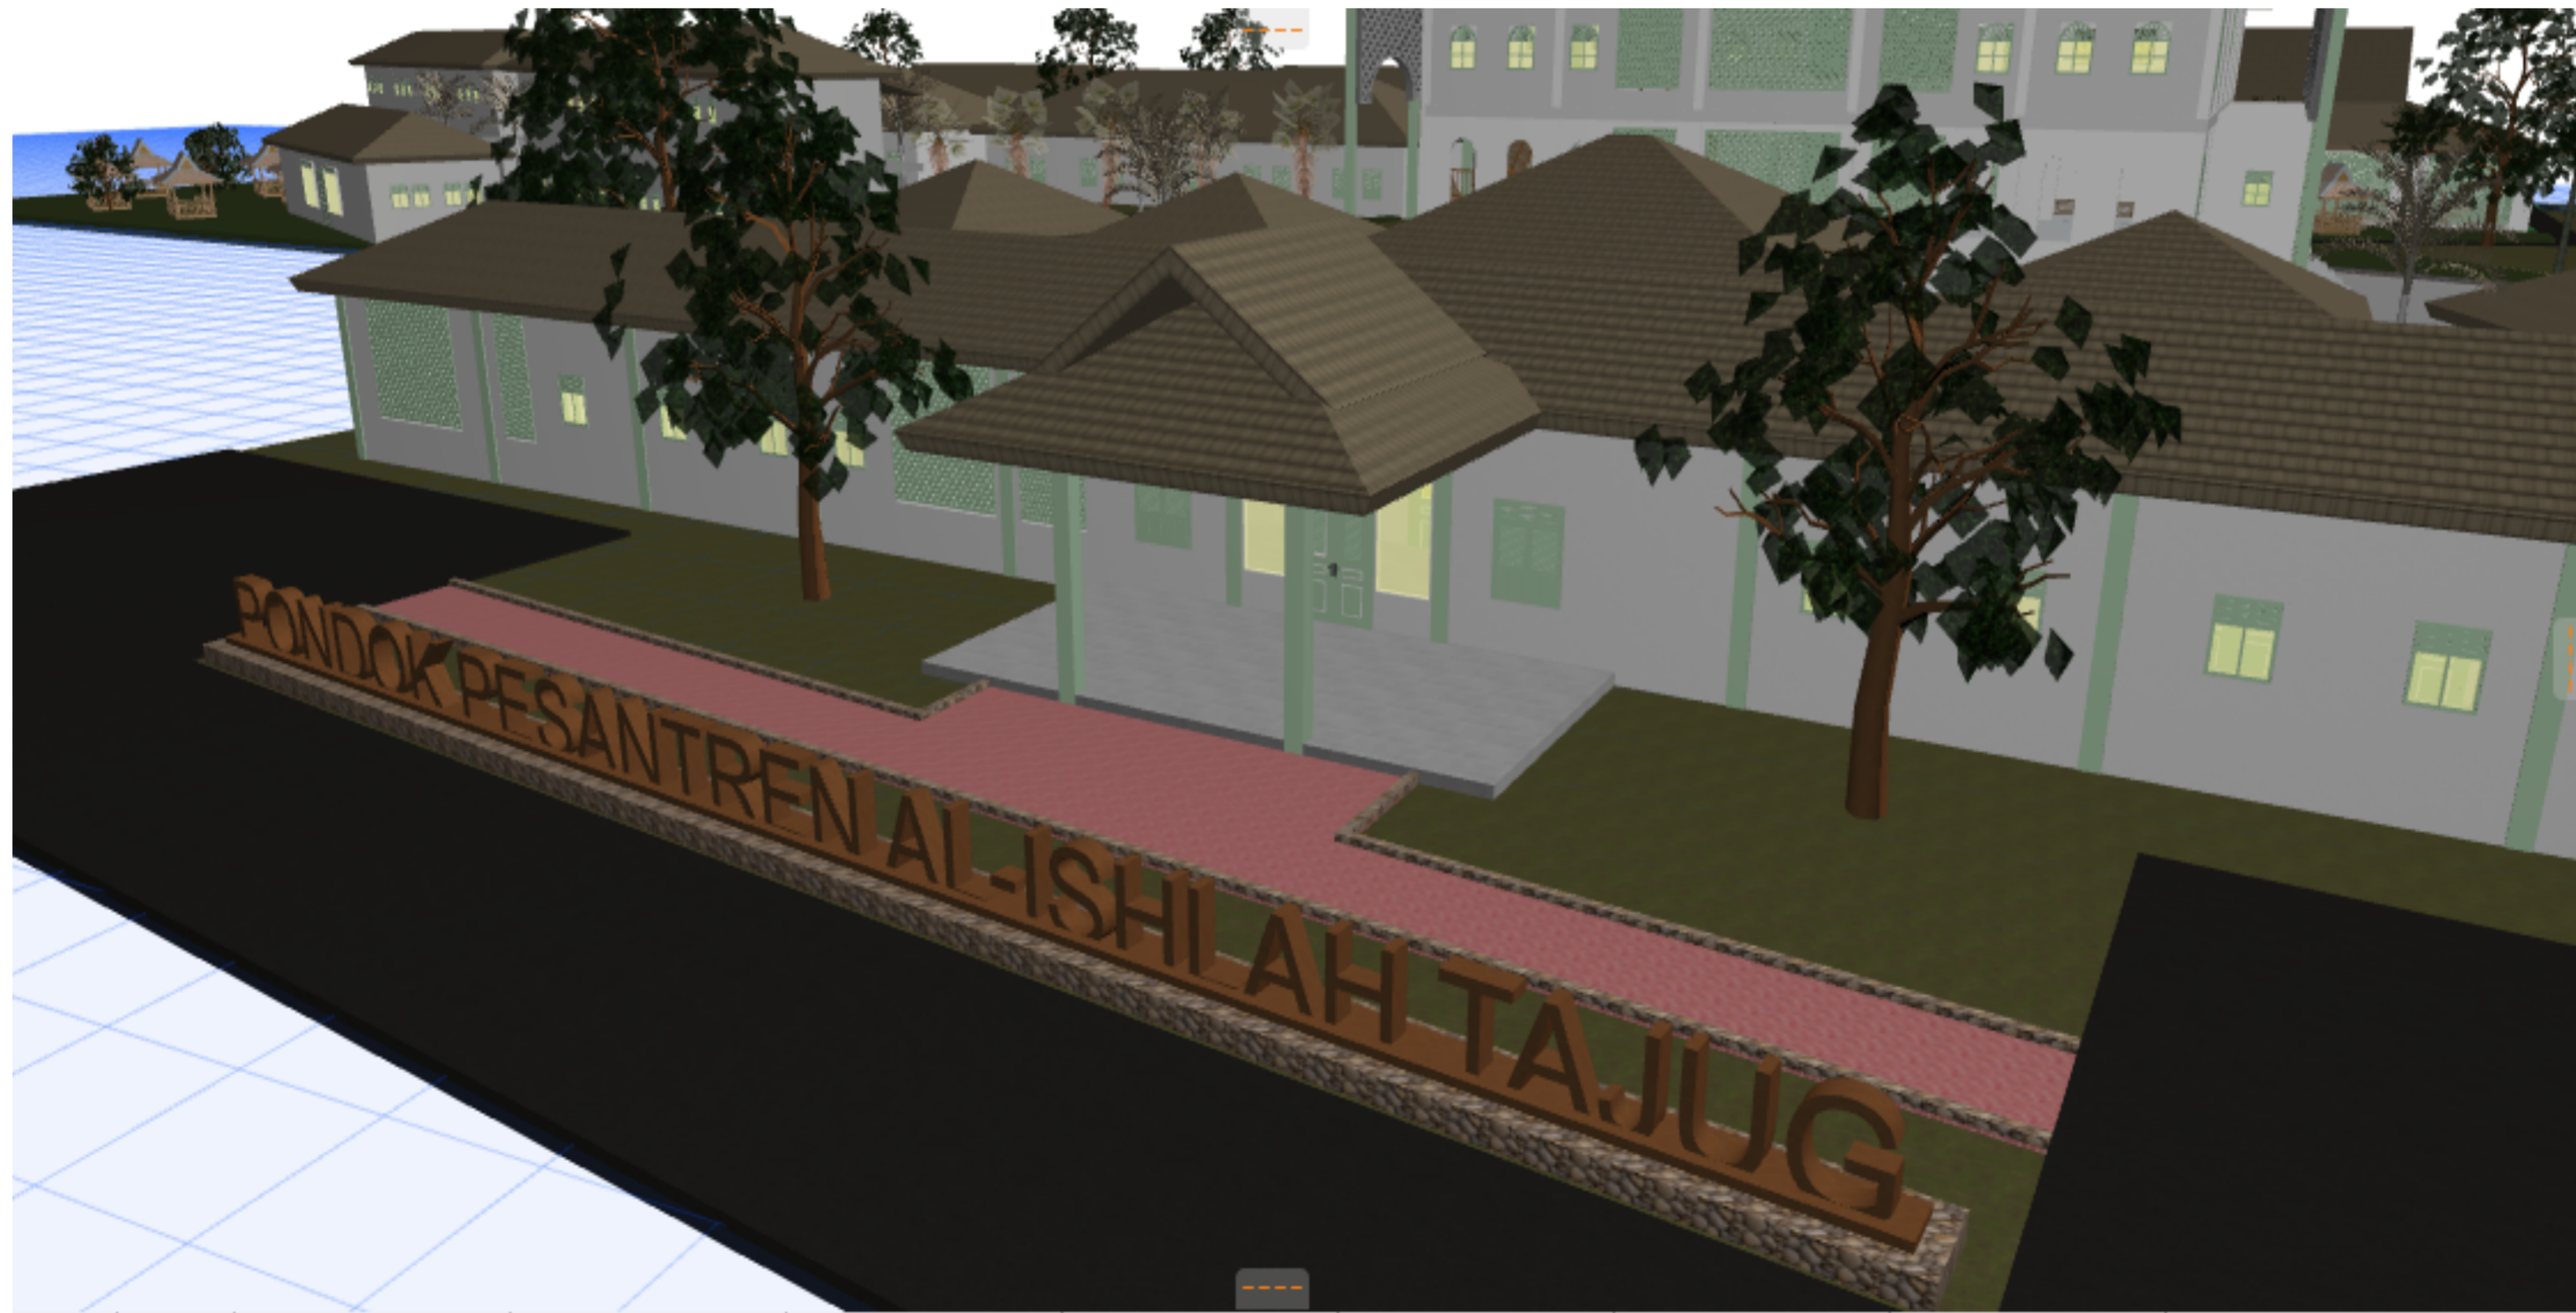

KEYPLAN

DEPARTMENT of
ARCHITECTURE

PROJECT NAME

REDESAIN PONDOK PESANTREN
AL-ISHLAH TAJUG

LOCATION

Jl. Sudimampir Balongan, Indramayu
Jawa Barat

ACKNOWLEDGED BY

MENTOR LECTURER

EXAMINER

Dr. Ing. Nensi Golda Yuli, ST MT

Dr. Ing. Putu Ayu P. Agustiananda
ST. MT.

ARCHITECT

STUDENT NAME

Nurlela Fatmawati
14512183

DRAWN BY

Nurlela Fatmawati

SCALE

PAGE NUMBER

TOTAL PAGE