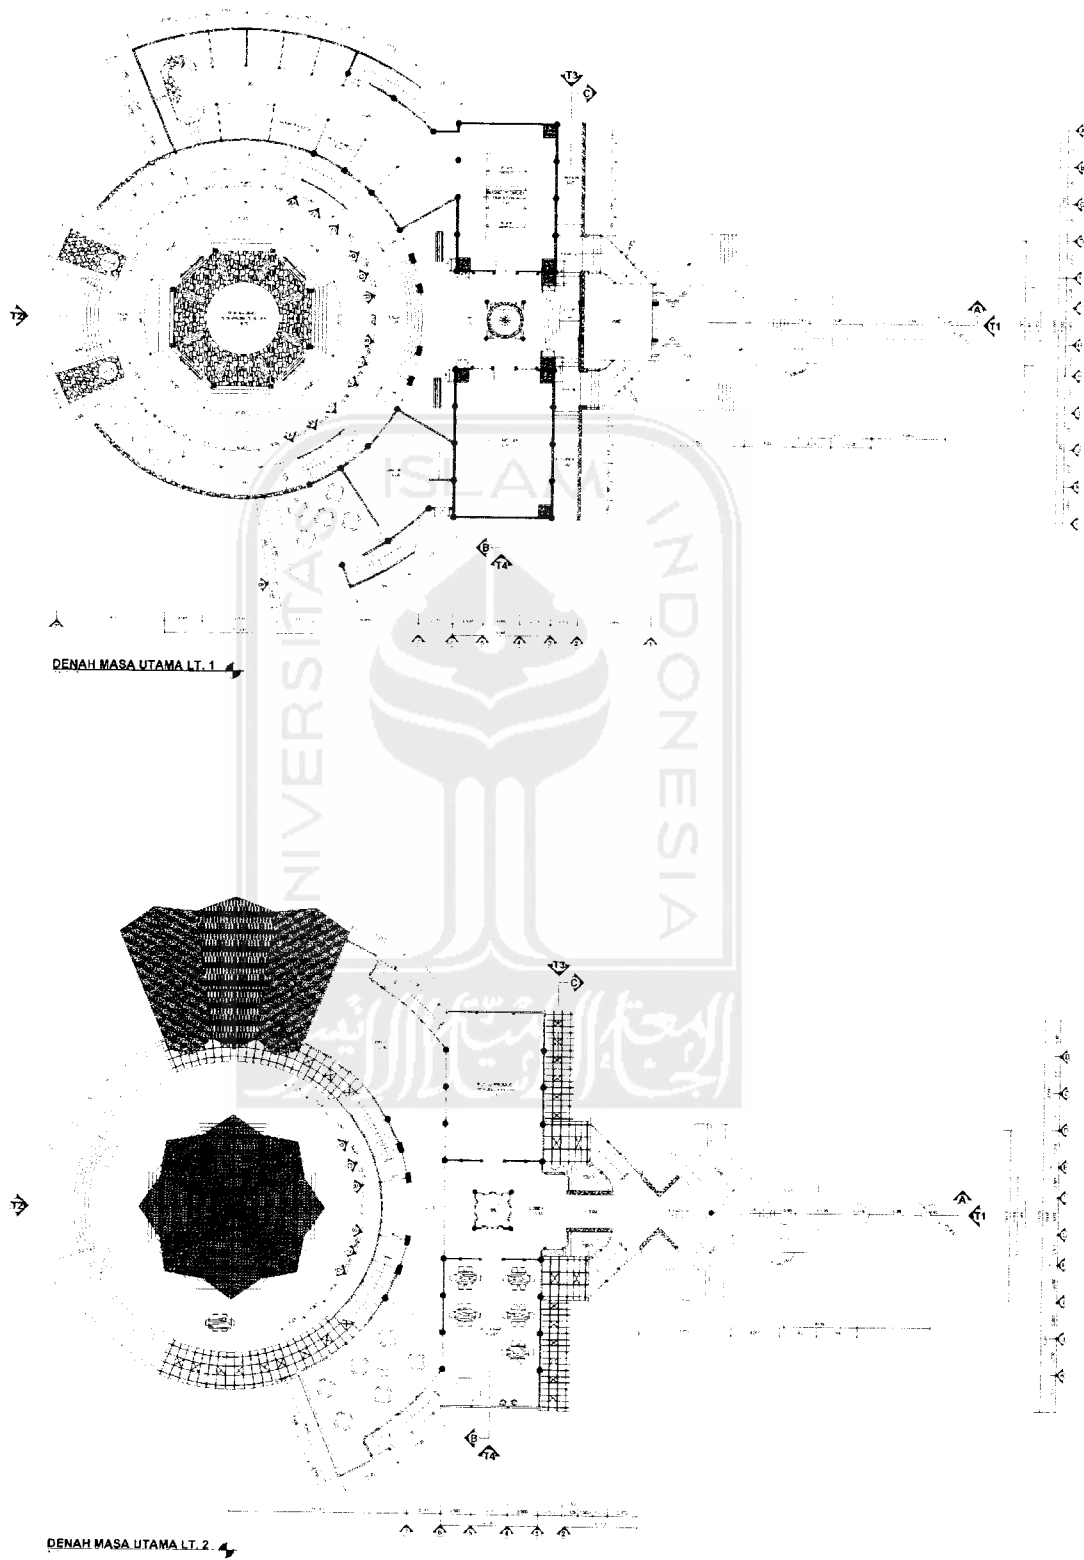

# C.PRA RANCANGAN

Promotion, Trade, And Recreation Facility

# PASAR WISATA

Promotion, Trade, And Recreation Facility

---

TAMPAK 1 MASA UTAMA

TAMPAK 3 MASA UTAMA

TAMPAK 2 MASA UTAMA

TAMPAK 4 MASA UTAMA

POTONGAN A - A MASA UTAMA

# PASAR WISATA

Promotion, Trade, And Recreation Facility

**DENAH COUNTER**

SKALA 1 : 1/2