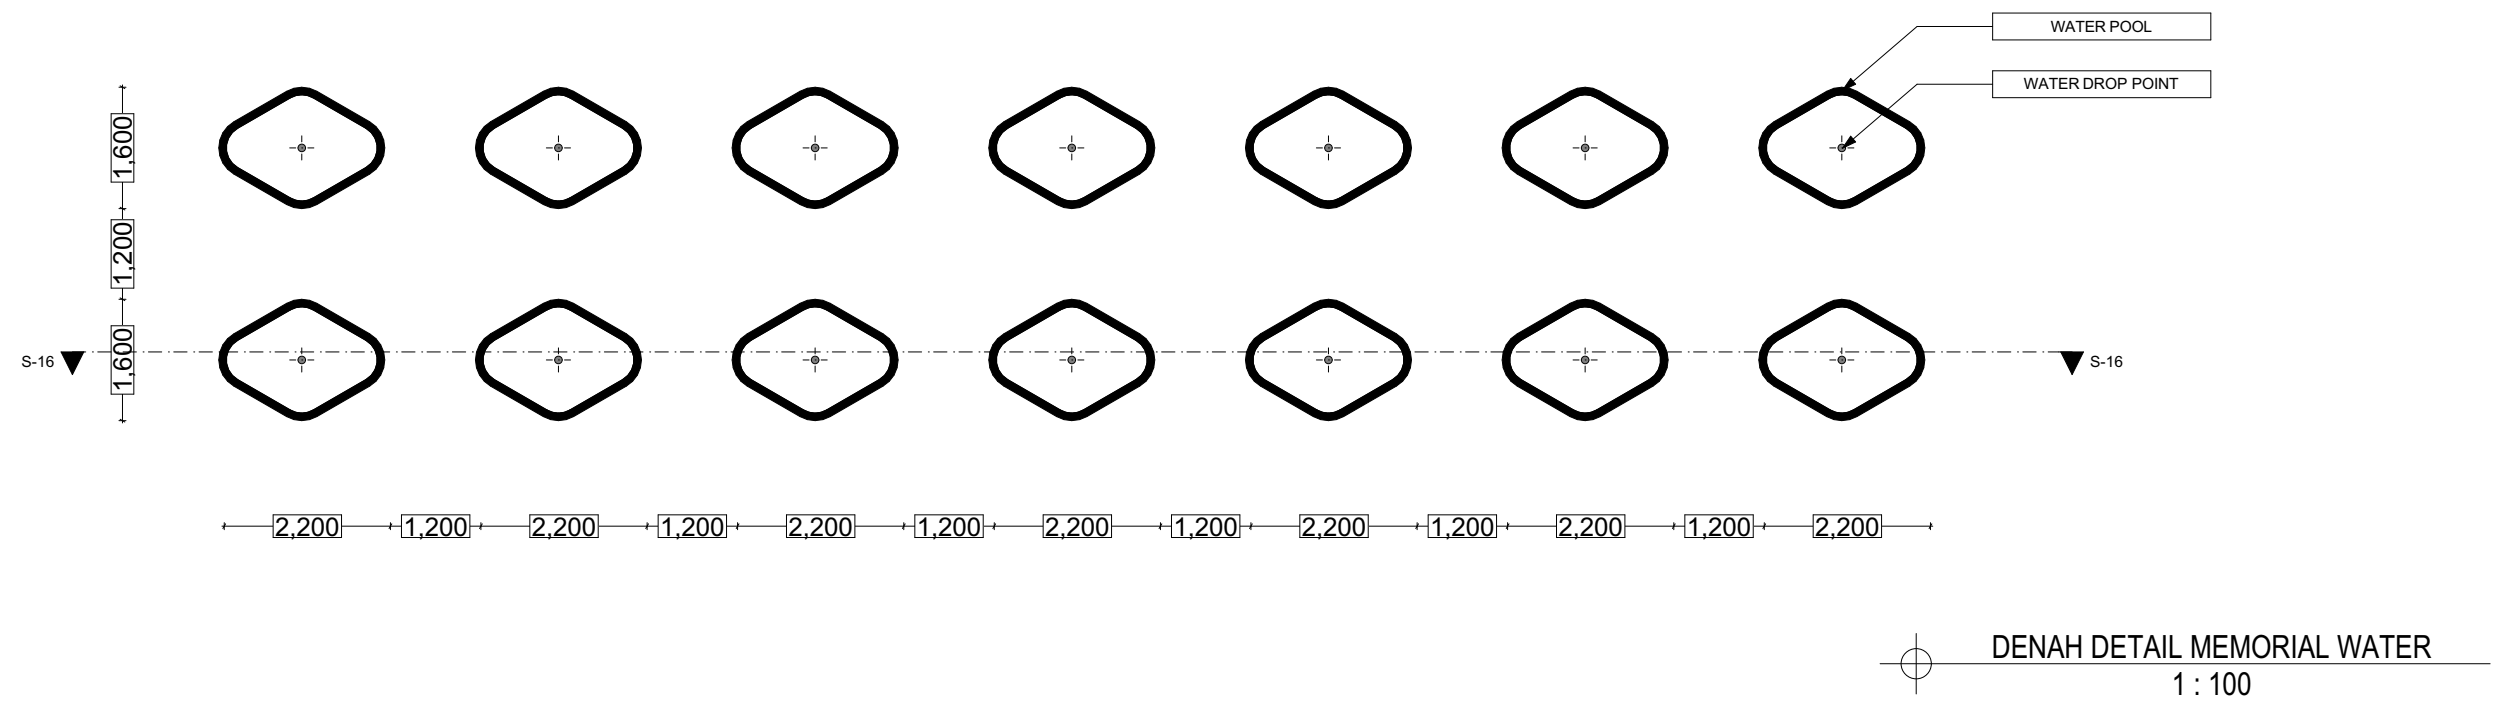

DENAH DETAIL MEMORIAL WATER
1 : 100