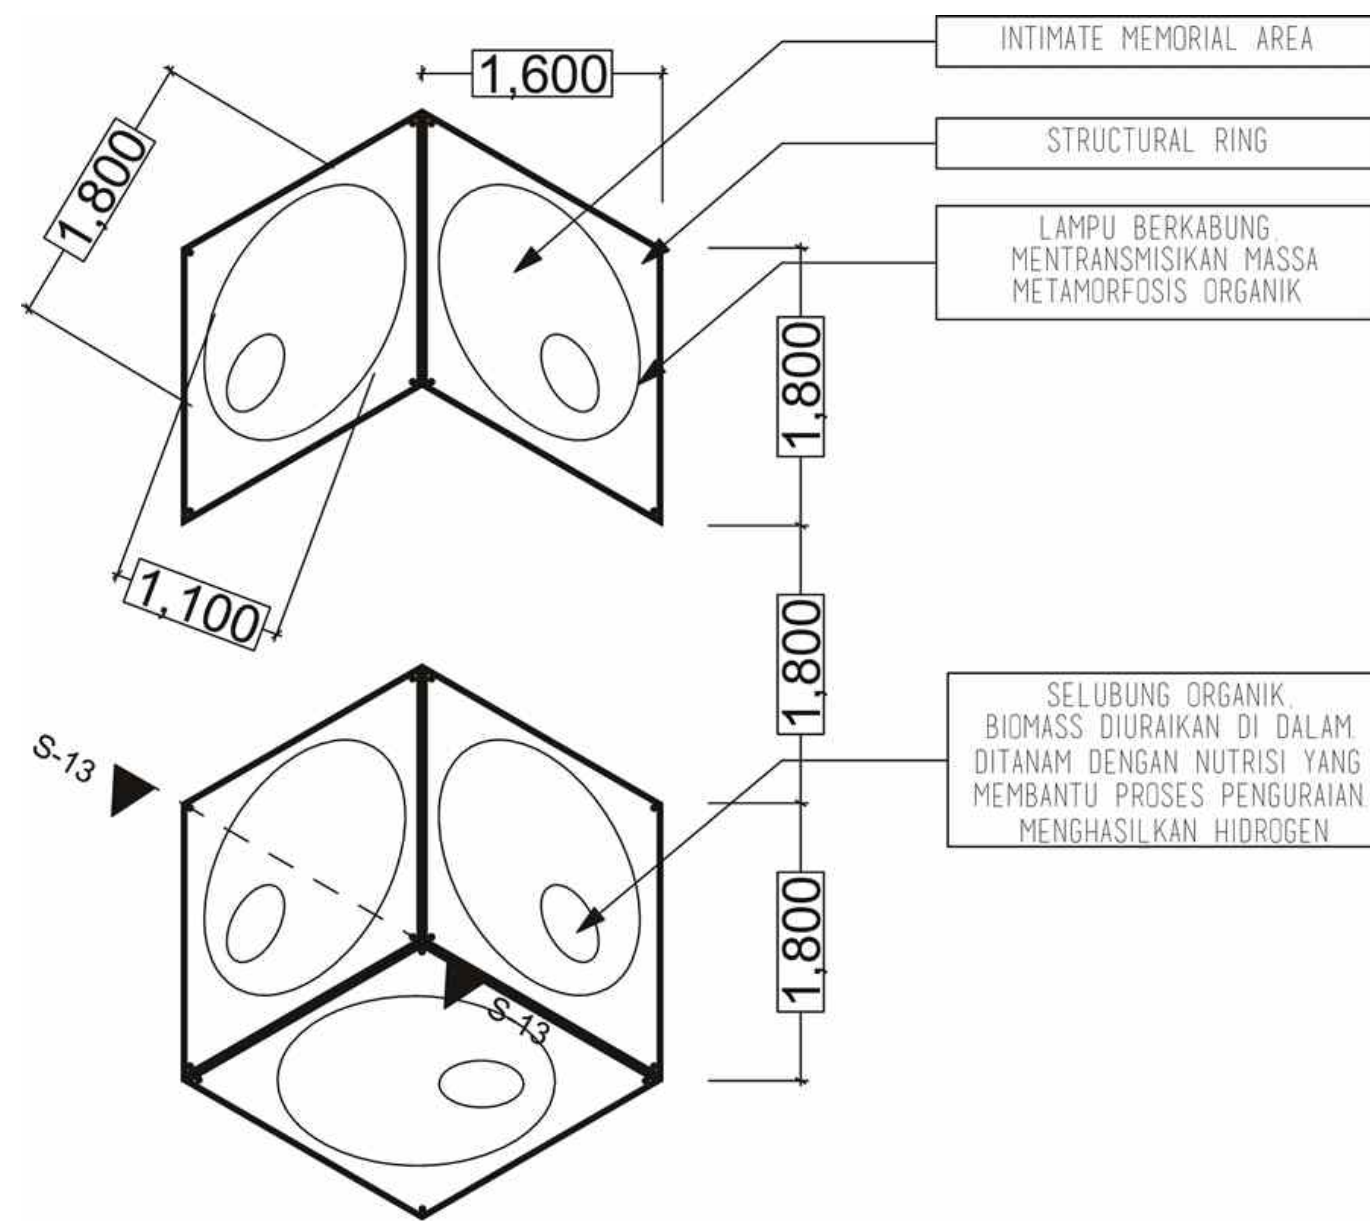

⊕ DENAH DETAIL BIOMASSA MIKROBA
1:50