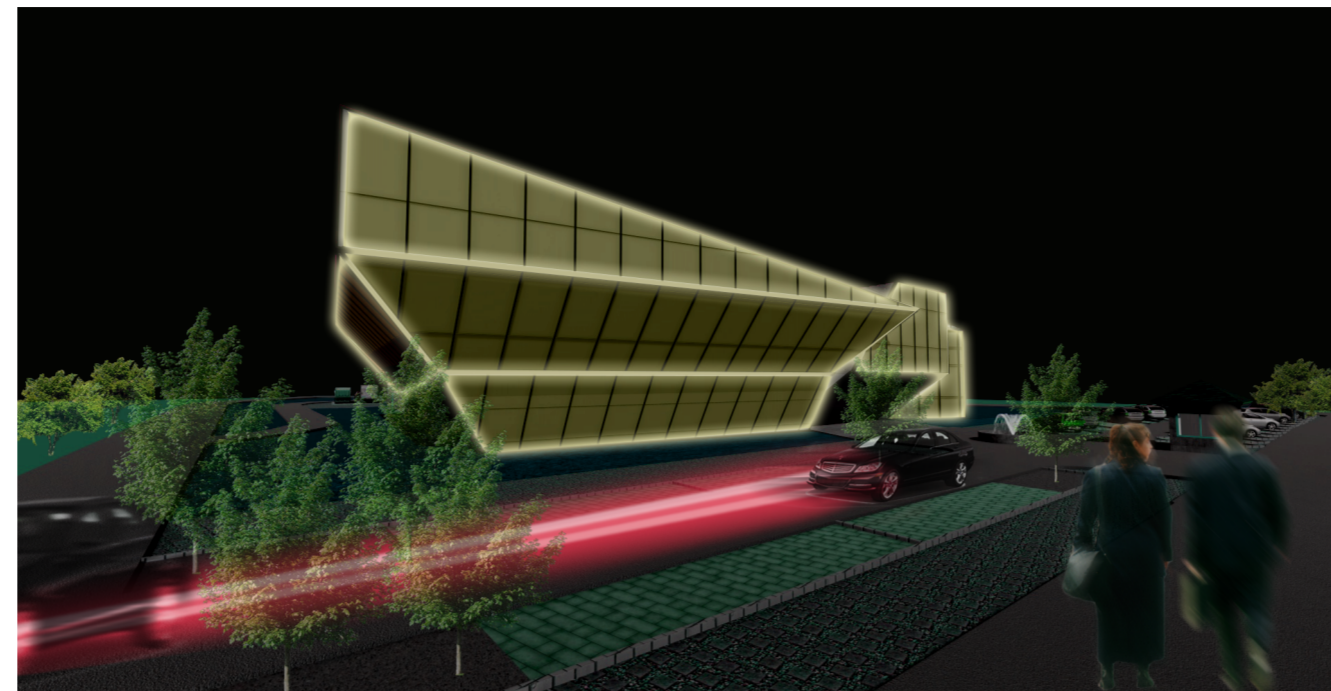

KETERANGAN :

- GREY WATER PUMP
- GROUND WATER TANK
- PIPAAIR BERSIH
- GENSET
- TURBIN
- MAIN PANEL BOARD
- PANEL PEMBAGI

SKEMA INFRASTRUKTUR BASEMENT
1 : 200

PROYEK AKHIR SARJANA	DOSEN PEMBIMBING	DOSEN PENGUJI	NAMA MAHASISWA	TASK	JUDUL GAMBAR	SKALA	KETERANGAN
Memorial in Kiev Ukraine by Biocentric Architecture Approach	Ir. Arman Yulianta, MUP.	Noor Cholish Idham, S.T., M.Arch., Ph.D	Syifaullinnas	DOKUMEN PENDADARAN	SKEMA INFRASTRUKTUR	1 : 200	
			NIM				
			12512001				

AERIAL VIEW

PERS. EXTERIOR

PERS. EXTERIOR

PERS. TICKETING

PERS. LOBBY

PERS. LIGHT MEMORIAL

PERS. MEMORIAL WALL

PERS. MEMORIAL ALLEY