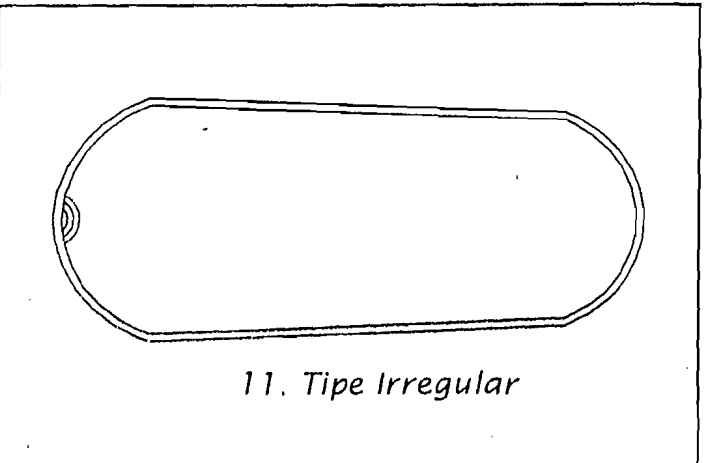

11. Tipe Irregular