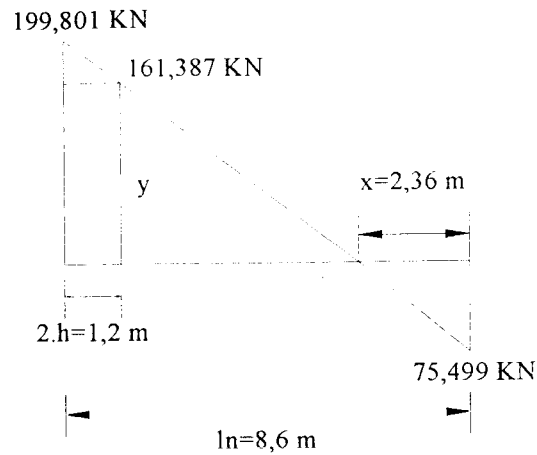

$$= -75,499 \text{ KN}$$

Gambar 4.10 Diagram segitiga tegangan geser

$$199,801 \cdot x = (8,6 - x) \cdot 75,499$$

$$199,801 \cdot x = 649,291 - (75,499 \cdot x)$$

$$273,3 \cdot x = 649,291$$

$$x = 2,36 \text{ m}$$

$$\frac{199,801}{(8,6 - 2,36)} = \frac{y}{(8,6 - 1,2 - 2,36)}$$

$$\frac{199,801}{6,240} = \frac{y}{5,040}$$

$$6,240 \cdot y = 1006,997$$

$$y = 161,387 \text{ KN}$$

$$V_{u,b \text{ pakai}} = 161,387 \text{ KN}$$