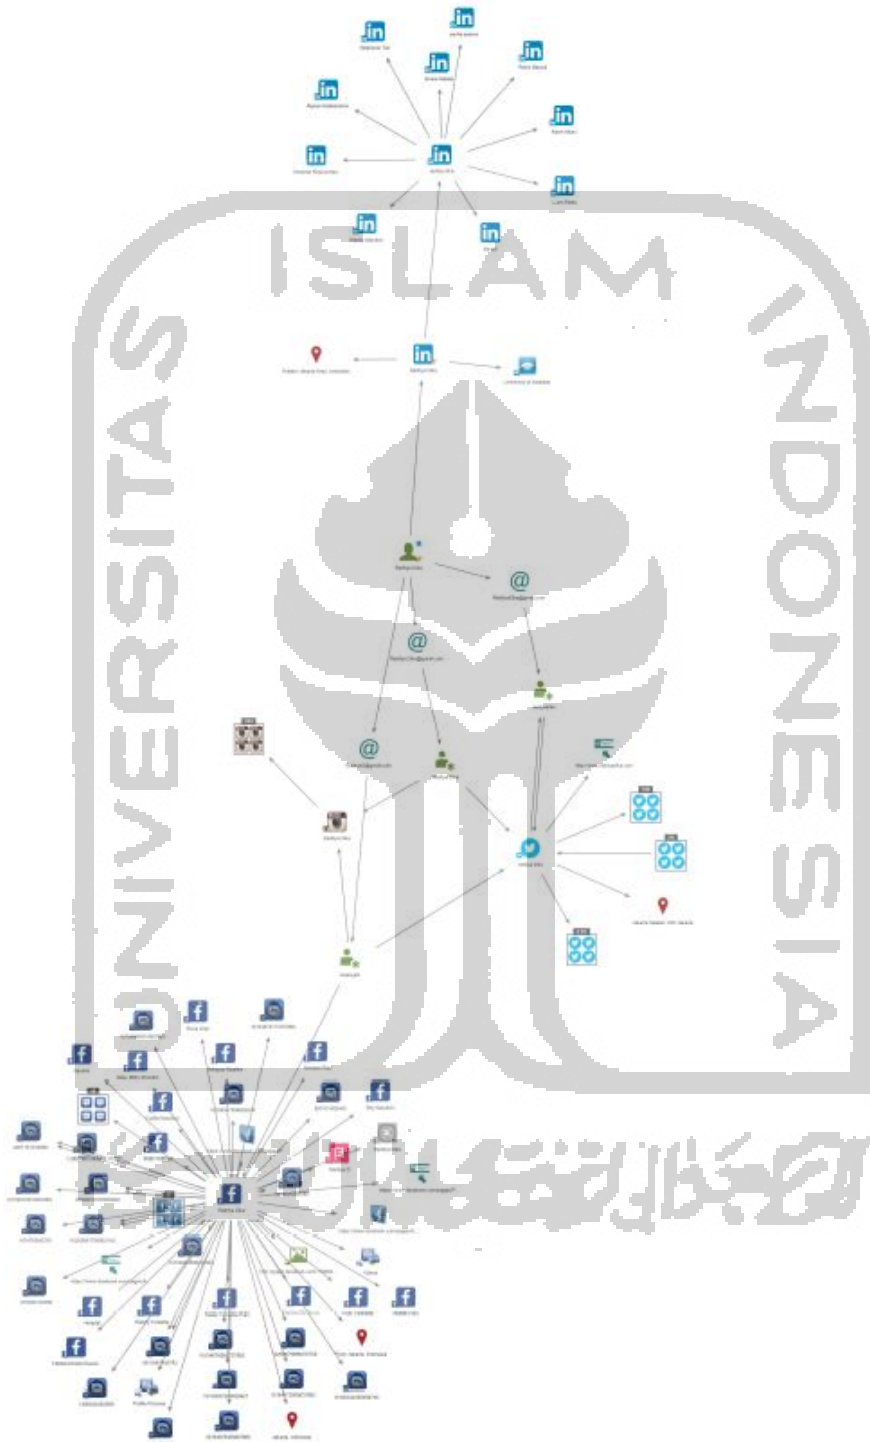

Lampiran

Generate Report From Maltego

1. Top 10 Entities

Total number of entities	8371 (80 nodes)
Total number of links	8382 (87 edges)

Ranked by Incoming Links

Rank	Type	Value	Incoming links
1	Affiliation - Twitter	raditya dika	3003
2	Alias	radityadika	2
3	Facebook	Raditya Dika	2
4	Facebook Photo	10200681793803143	2
5	Facebook Photo	4287151232898	2
6	Facebook Photo	4311547642793	2
7	Facebook Photo	10200679705950948	2
8	Facebook Post	10200679696270708	2
9	Facebook Post	10203814548520003	2
10	Facebook Post	97744291086	2

Ranked by Outgoing Links

Rank	Type	Value	Outgoing links
1	Affiliation - Twitter	raditya dika	4891
2	Instagram	Raditya Dika	334
3	Facebook	Raditya Dika	130
4	LinkedIn	raditya dika	10
5	Person	Raditya Dika	4
6	Alias	RadityaD	3
7	LinkedIn	Raditya Dika	3
8	Alias	Raditya.Dika	2
9	Alias	radityadika	1
10	Email Address	RadityaDika@gmail.com	1