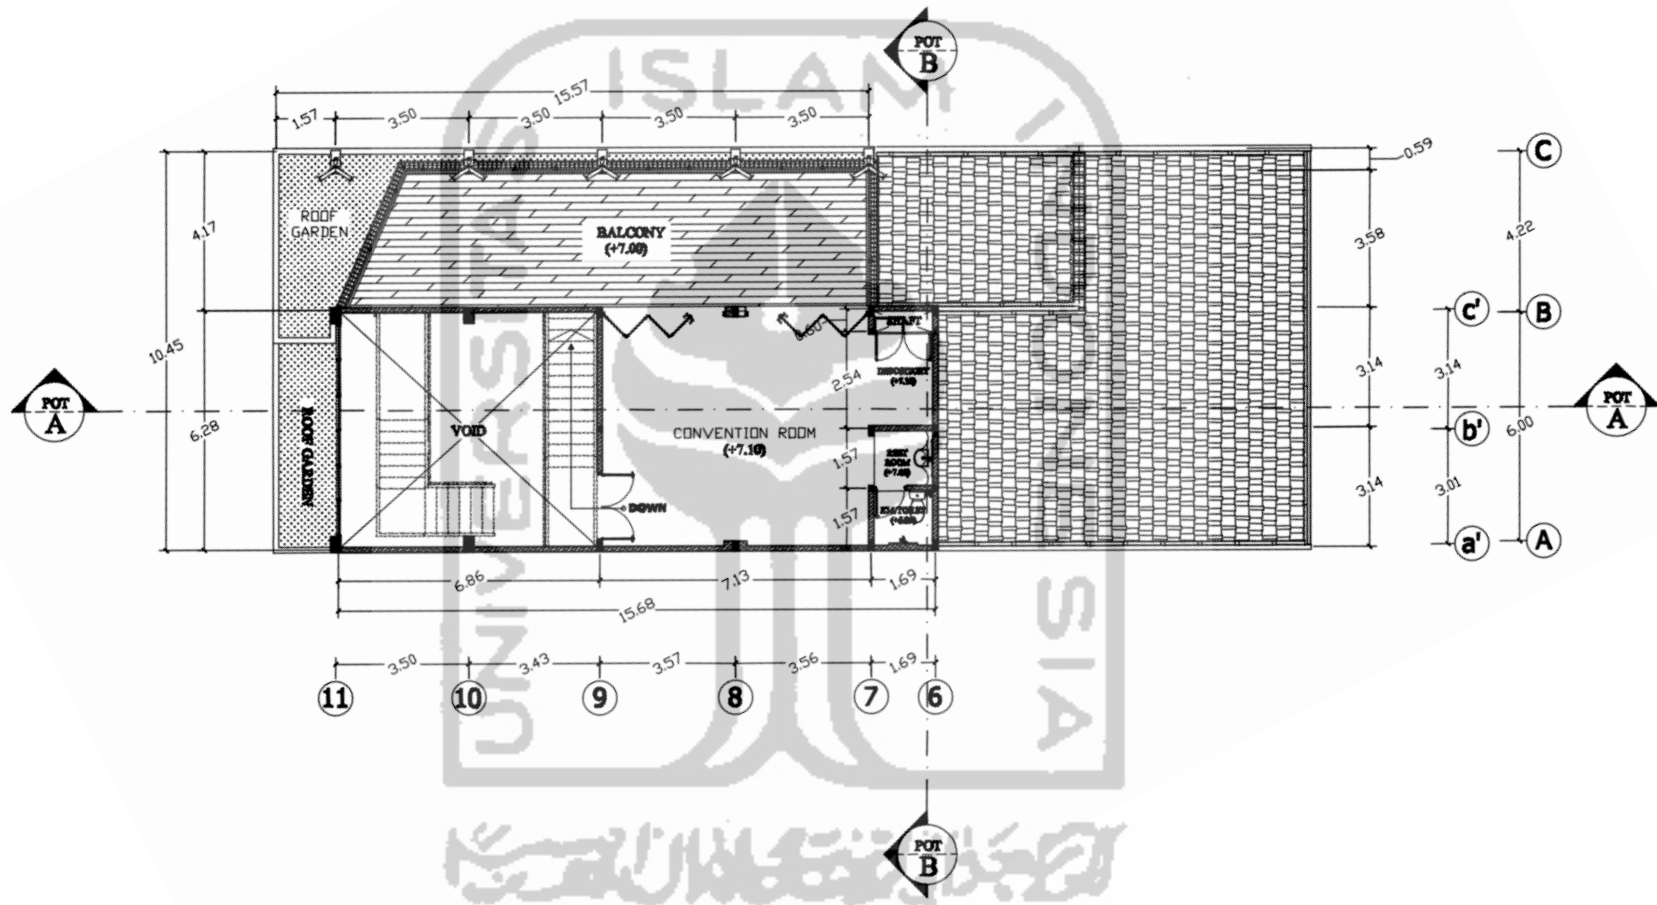

The logo of Universitas Islam Indonesia is a large, light gray watermark in the background. It features a central emblem of a stylized tree or plant with a circular element at the top, enclosed within a rounded rectangular border. The text 'UNIVERSITAS ISLAM INDONESIA' is written around the emblem, and there is Arabic calligraphy at the bottom.

# LAMPIRAN 3

**(Gambar Kerja Proyek Alessa Hijab)**

Lampiran 3.1 Denah Lantai 2 Butik Alessa Hijab  
 Sumber: (Pelaksana Proyek, 12 Juni 2019)

Lampiran 3.2 Denah Lantai 3 Butik Alessa Hijab  
 Sumber: (Pelaksana Proyek, 12 Juni 2019)