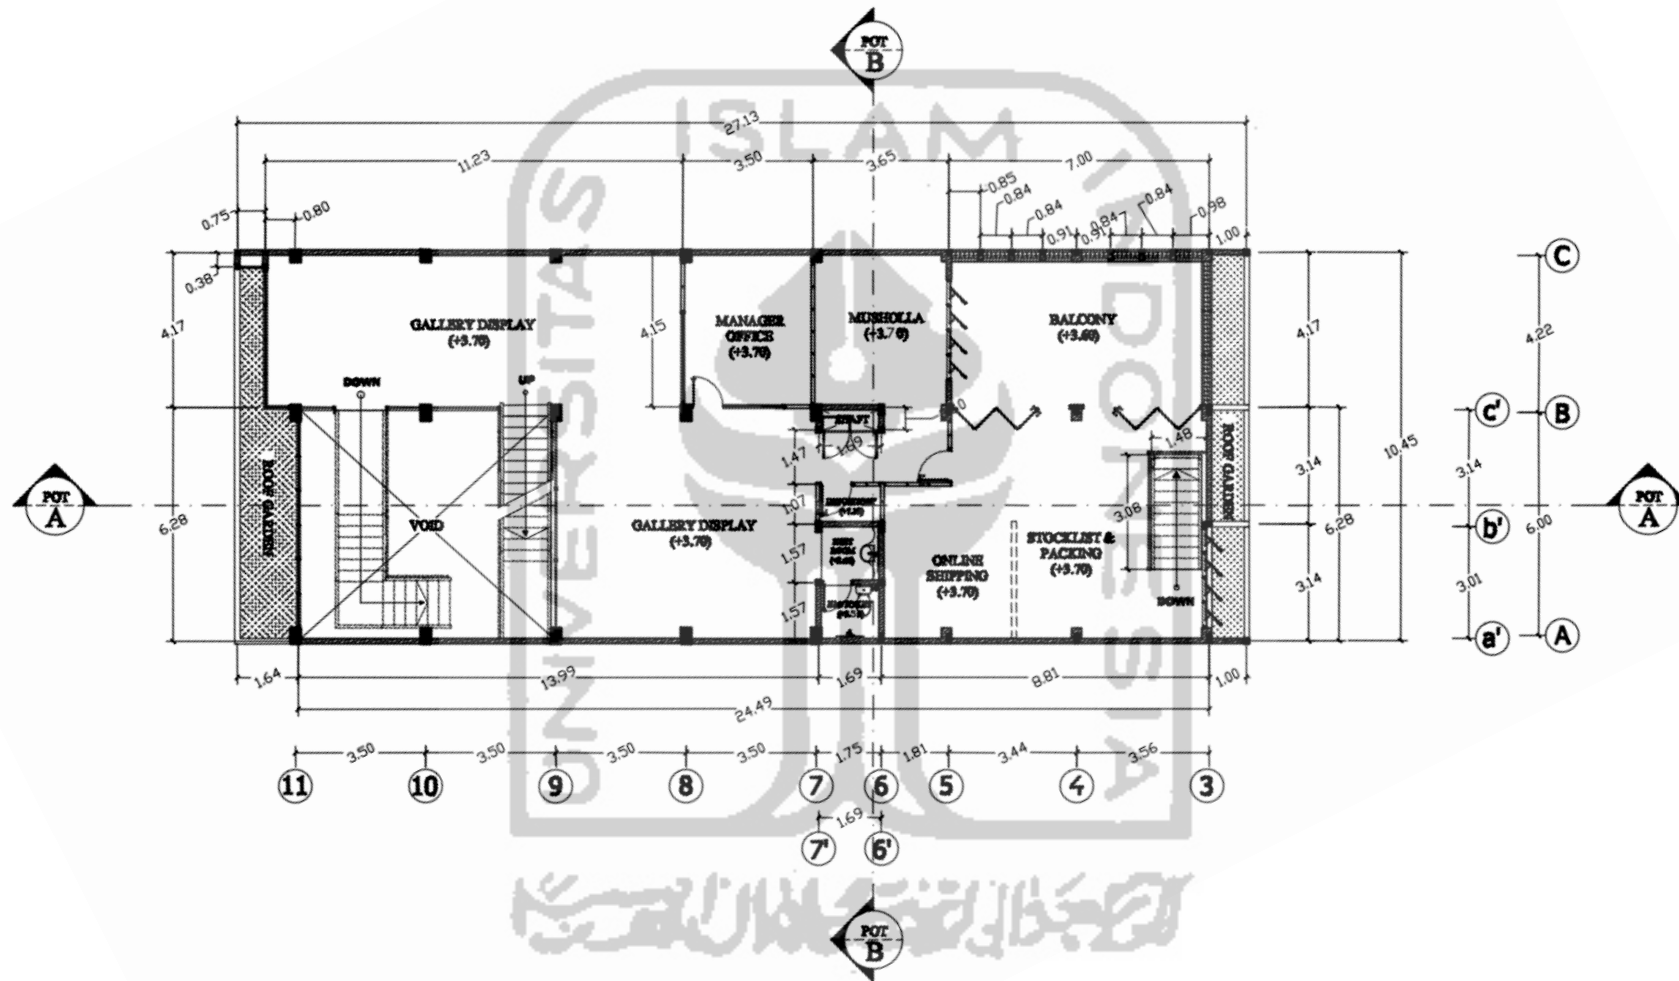

The logo of Universitas Islam Indonesia is a large, light gray watermark in the background. It features a central emblem of a stylized tree or plant with a circular element at the top, enclosed within a rounded rectangular border. The text 'UNIVERSITAS ISLAM INDONESIA' is written around the emblem, and there is Arabic calligraphy at the bottom.

# LAMPIRAN 3

**(Gambar Kerja Proyek Alessa Hijab)**

Lampiran 3.1 Denah Lantai 2 Butik Alessa Hijab  
 Sumber: (Pelaksana Proyek, 12 Juni 2019)

Lampiran 3.2 Denah Lantai 3 Butik Alessa Hijab  
 Sumber: (Pelaksana Proyek, 12 Juni 2019)

Lampiran 3.3 Rencana Pelat Lantai 2 Butik Alessa hijab  
 Sumber: (Pelaksana Proyek, 12 Juni 2019)

Lampiran 3.4 rencana Pelat Lantai 3 Butik Alessa Hijab

Sumber: (Pelaksana Proyek, 12 Juni 2019)