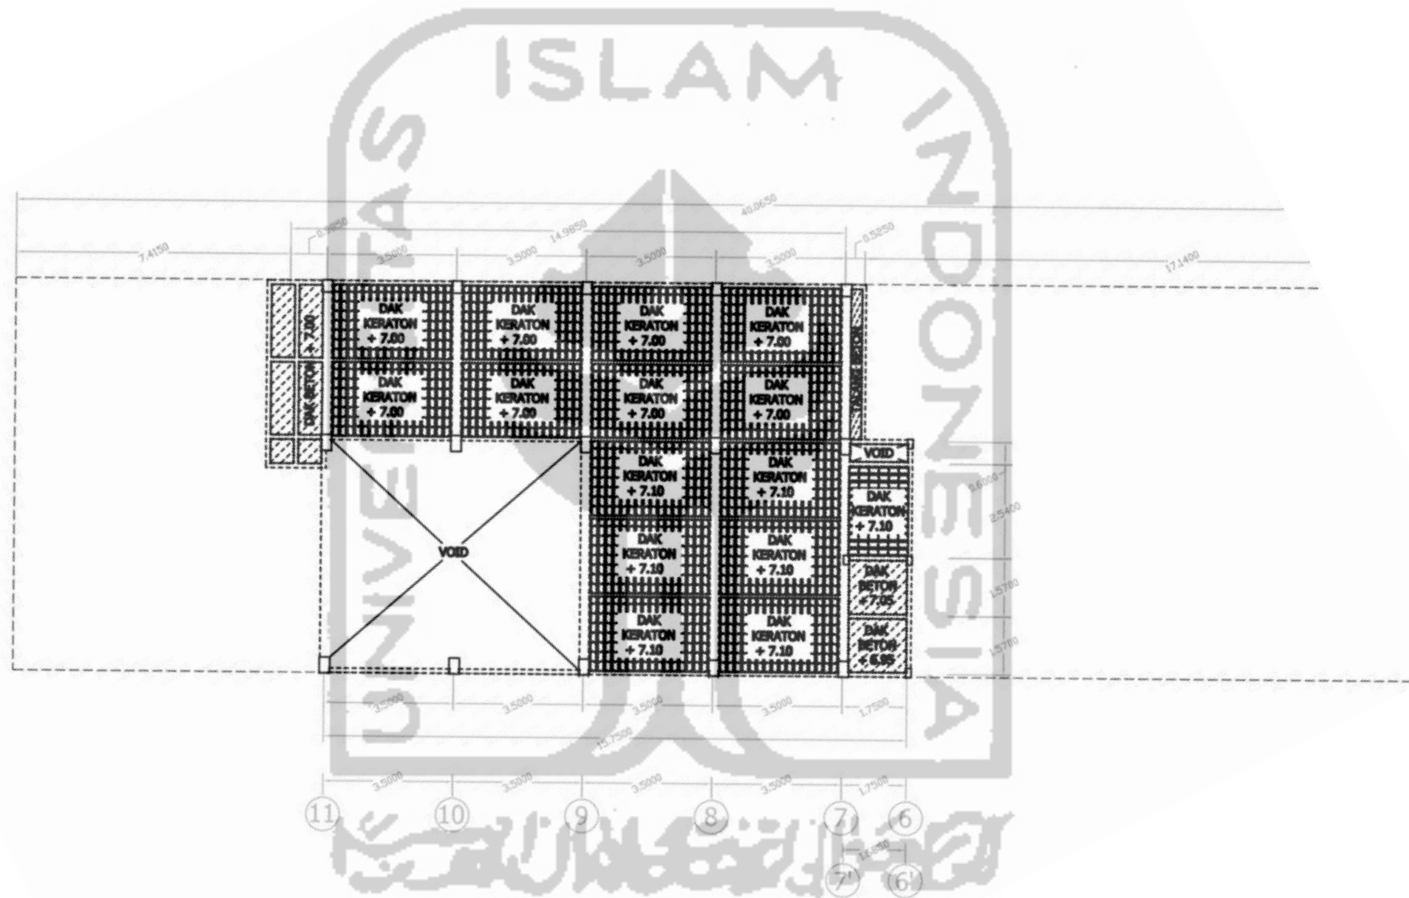

Lampiran 3.3 Rencana Pelat Lantai 2 Butik Alessa hijab
Sumber: (Pelaksana Proyek, 12 Juni 2019)

Lampiran 3.4 rencana Pelat Lantai 3 Butik Alessa Hijab

Sumber: (Pelaksana Proyek, 12 Juni 2019)