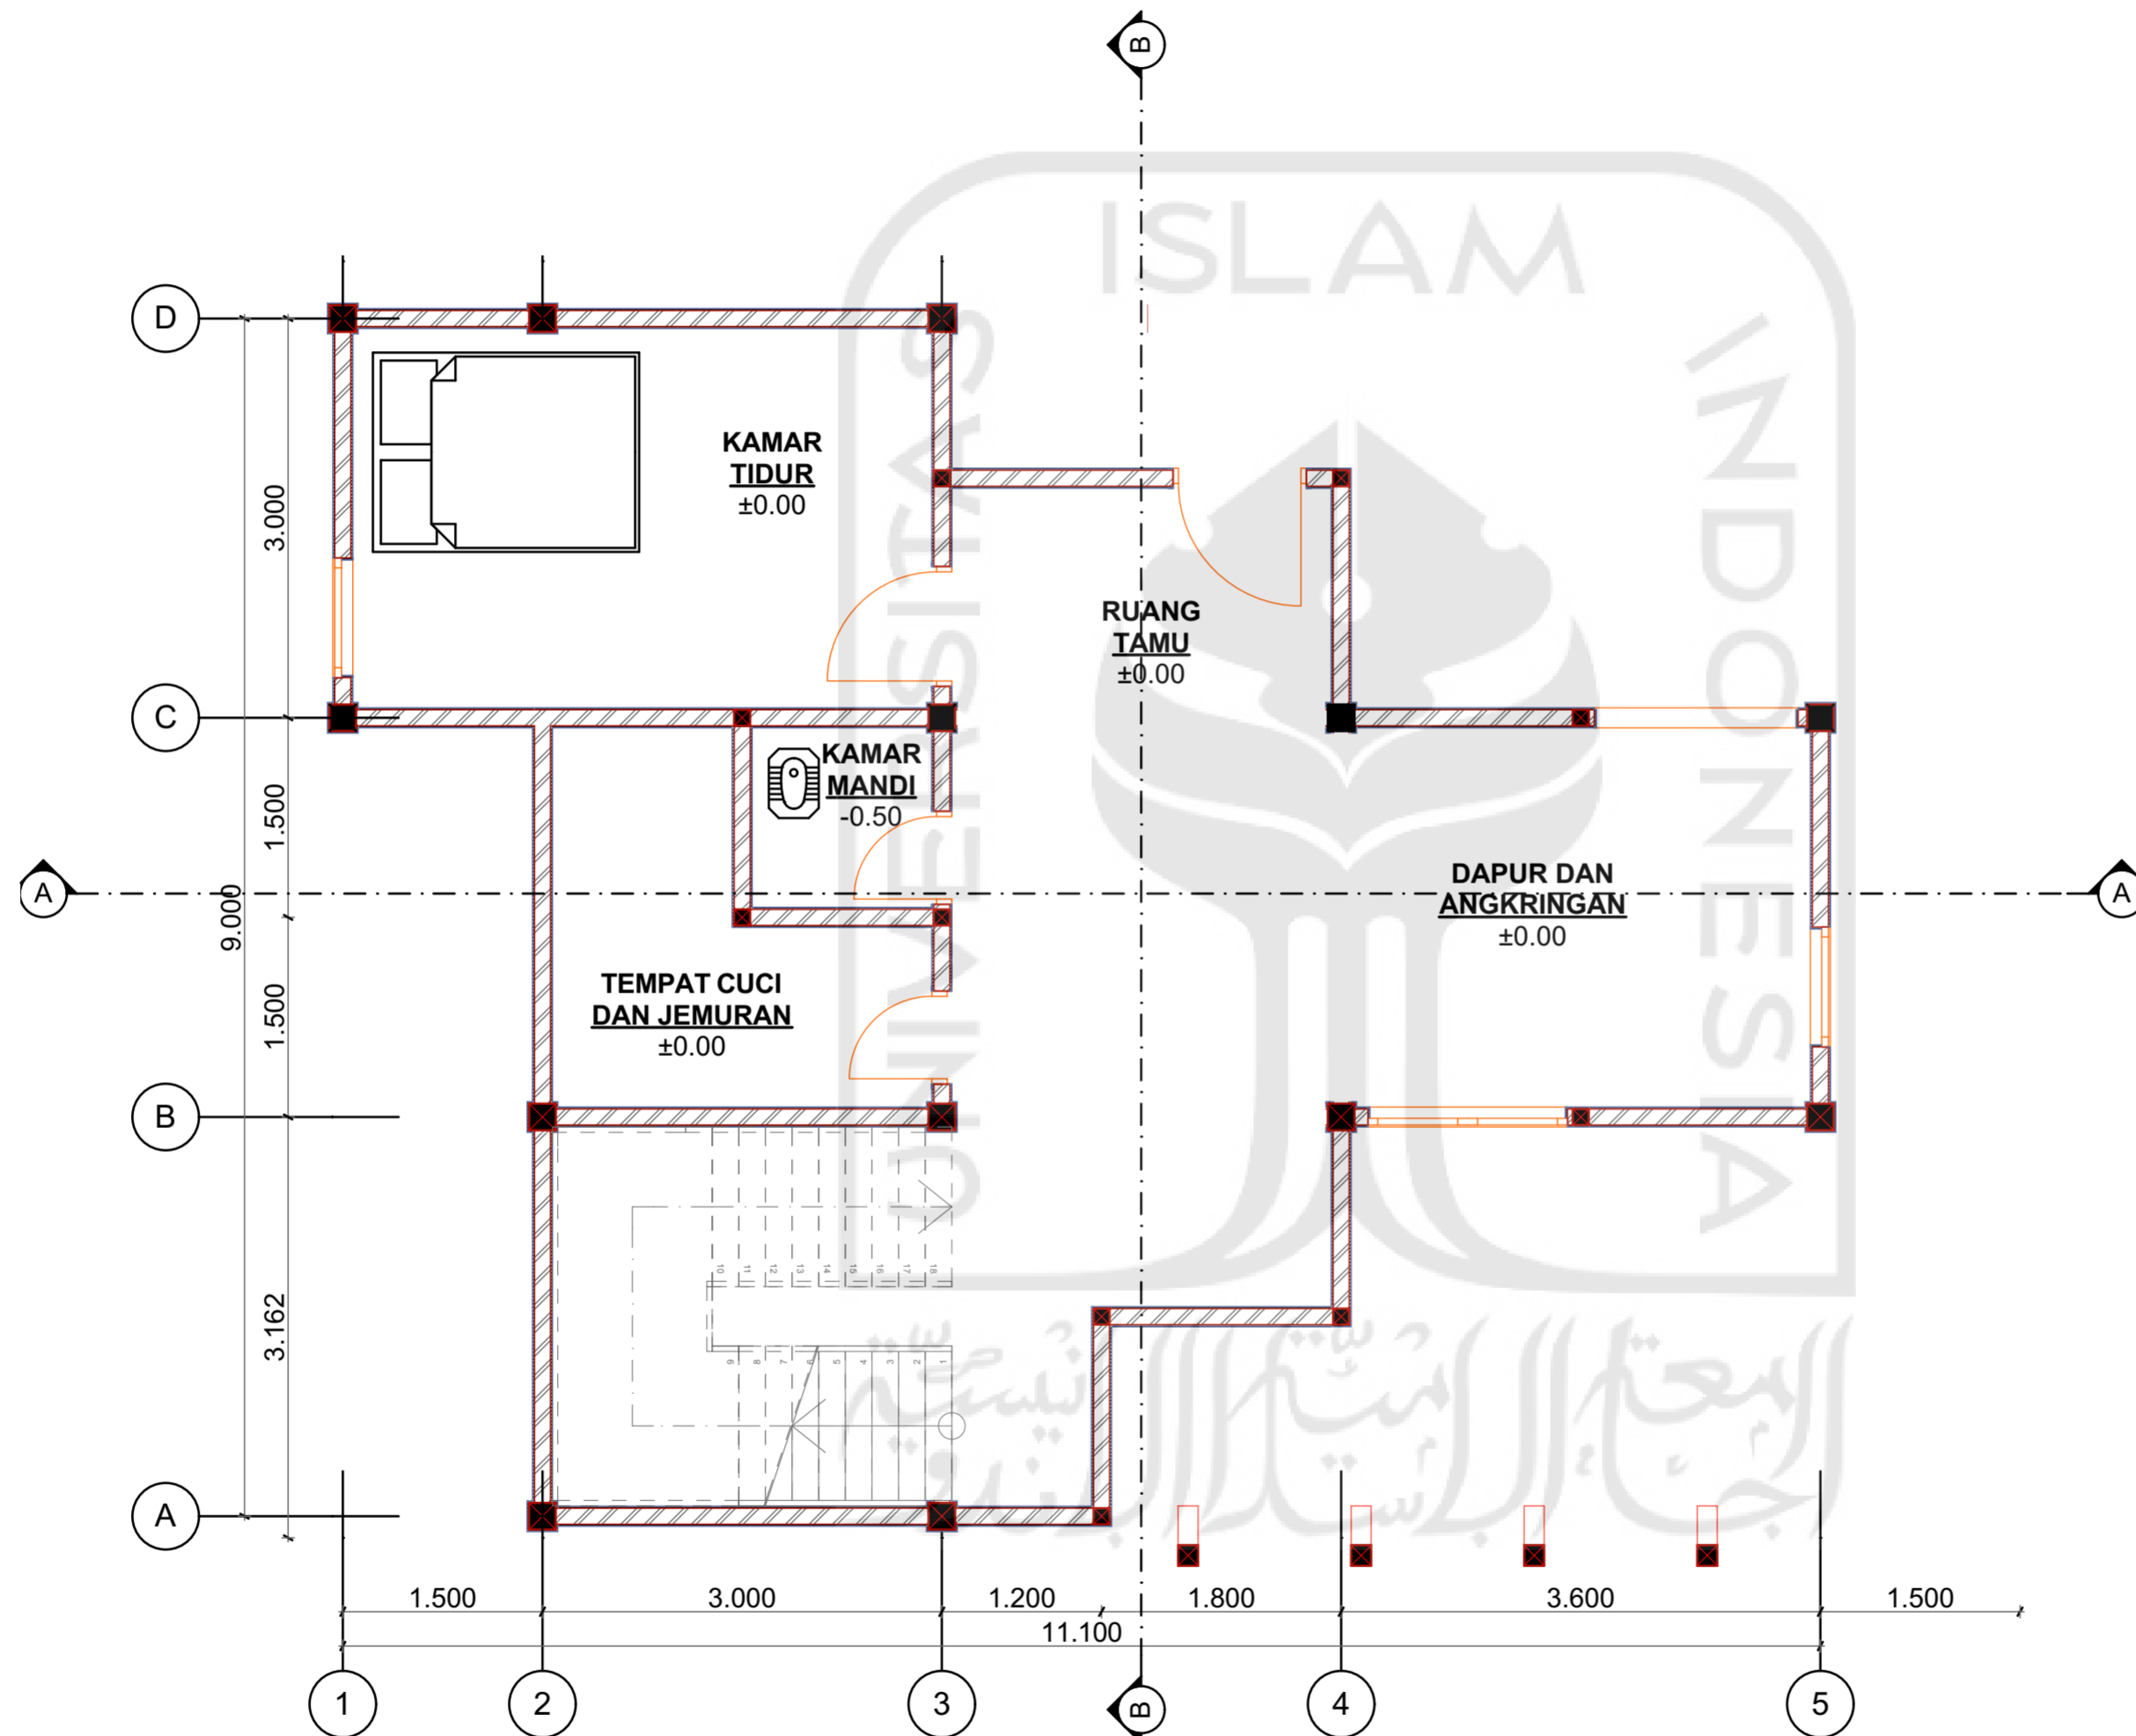

STUDENT NAME

Naufal Firmansyah

STUDENT ID

15512045

LECTURE 1

Dr.-Ing. Ir. Ilya Fadjar Maharika, MA., IAI.

LECTURE 2

Syarifah Ismailiyah Al Athas, ST., MT.

DRAWING TITLE

DENAH LANTAI 1

DRAWING SCALE

1:50

NOTE

 **DENAH LANTAI 1**
1:50

PAGE

TOTAL PAGE

DRAWING TITLE

DENAH LANTAI 2

DRAWING SCALE

1:50

NOTE

DENAH LANTAI 2
1:50

PAGE TOTAL PAGE