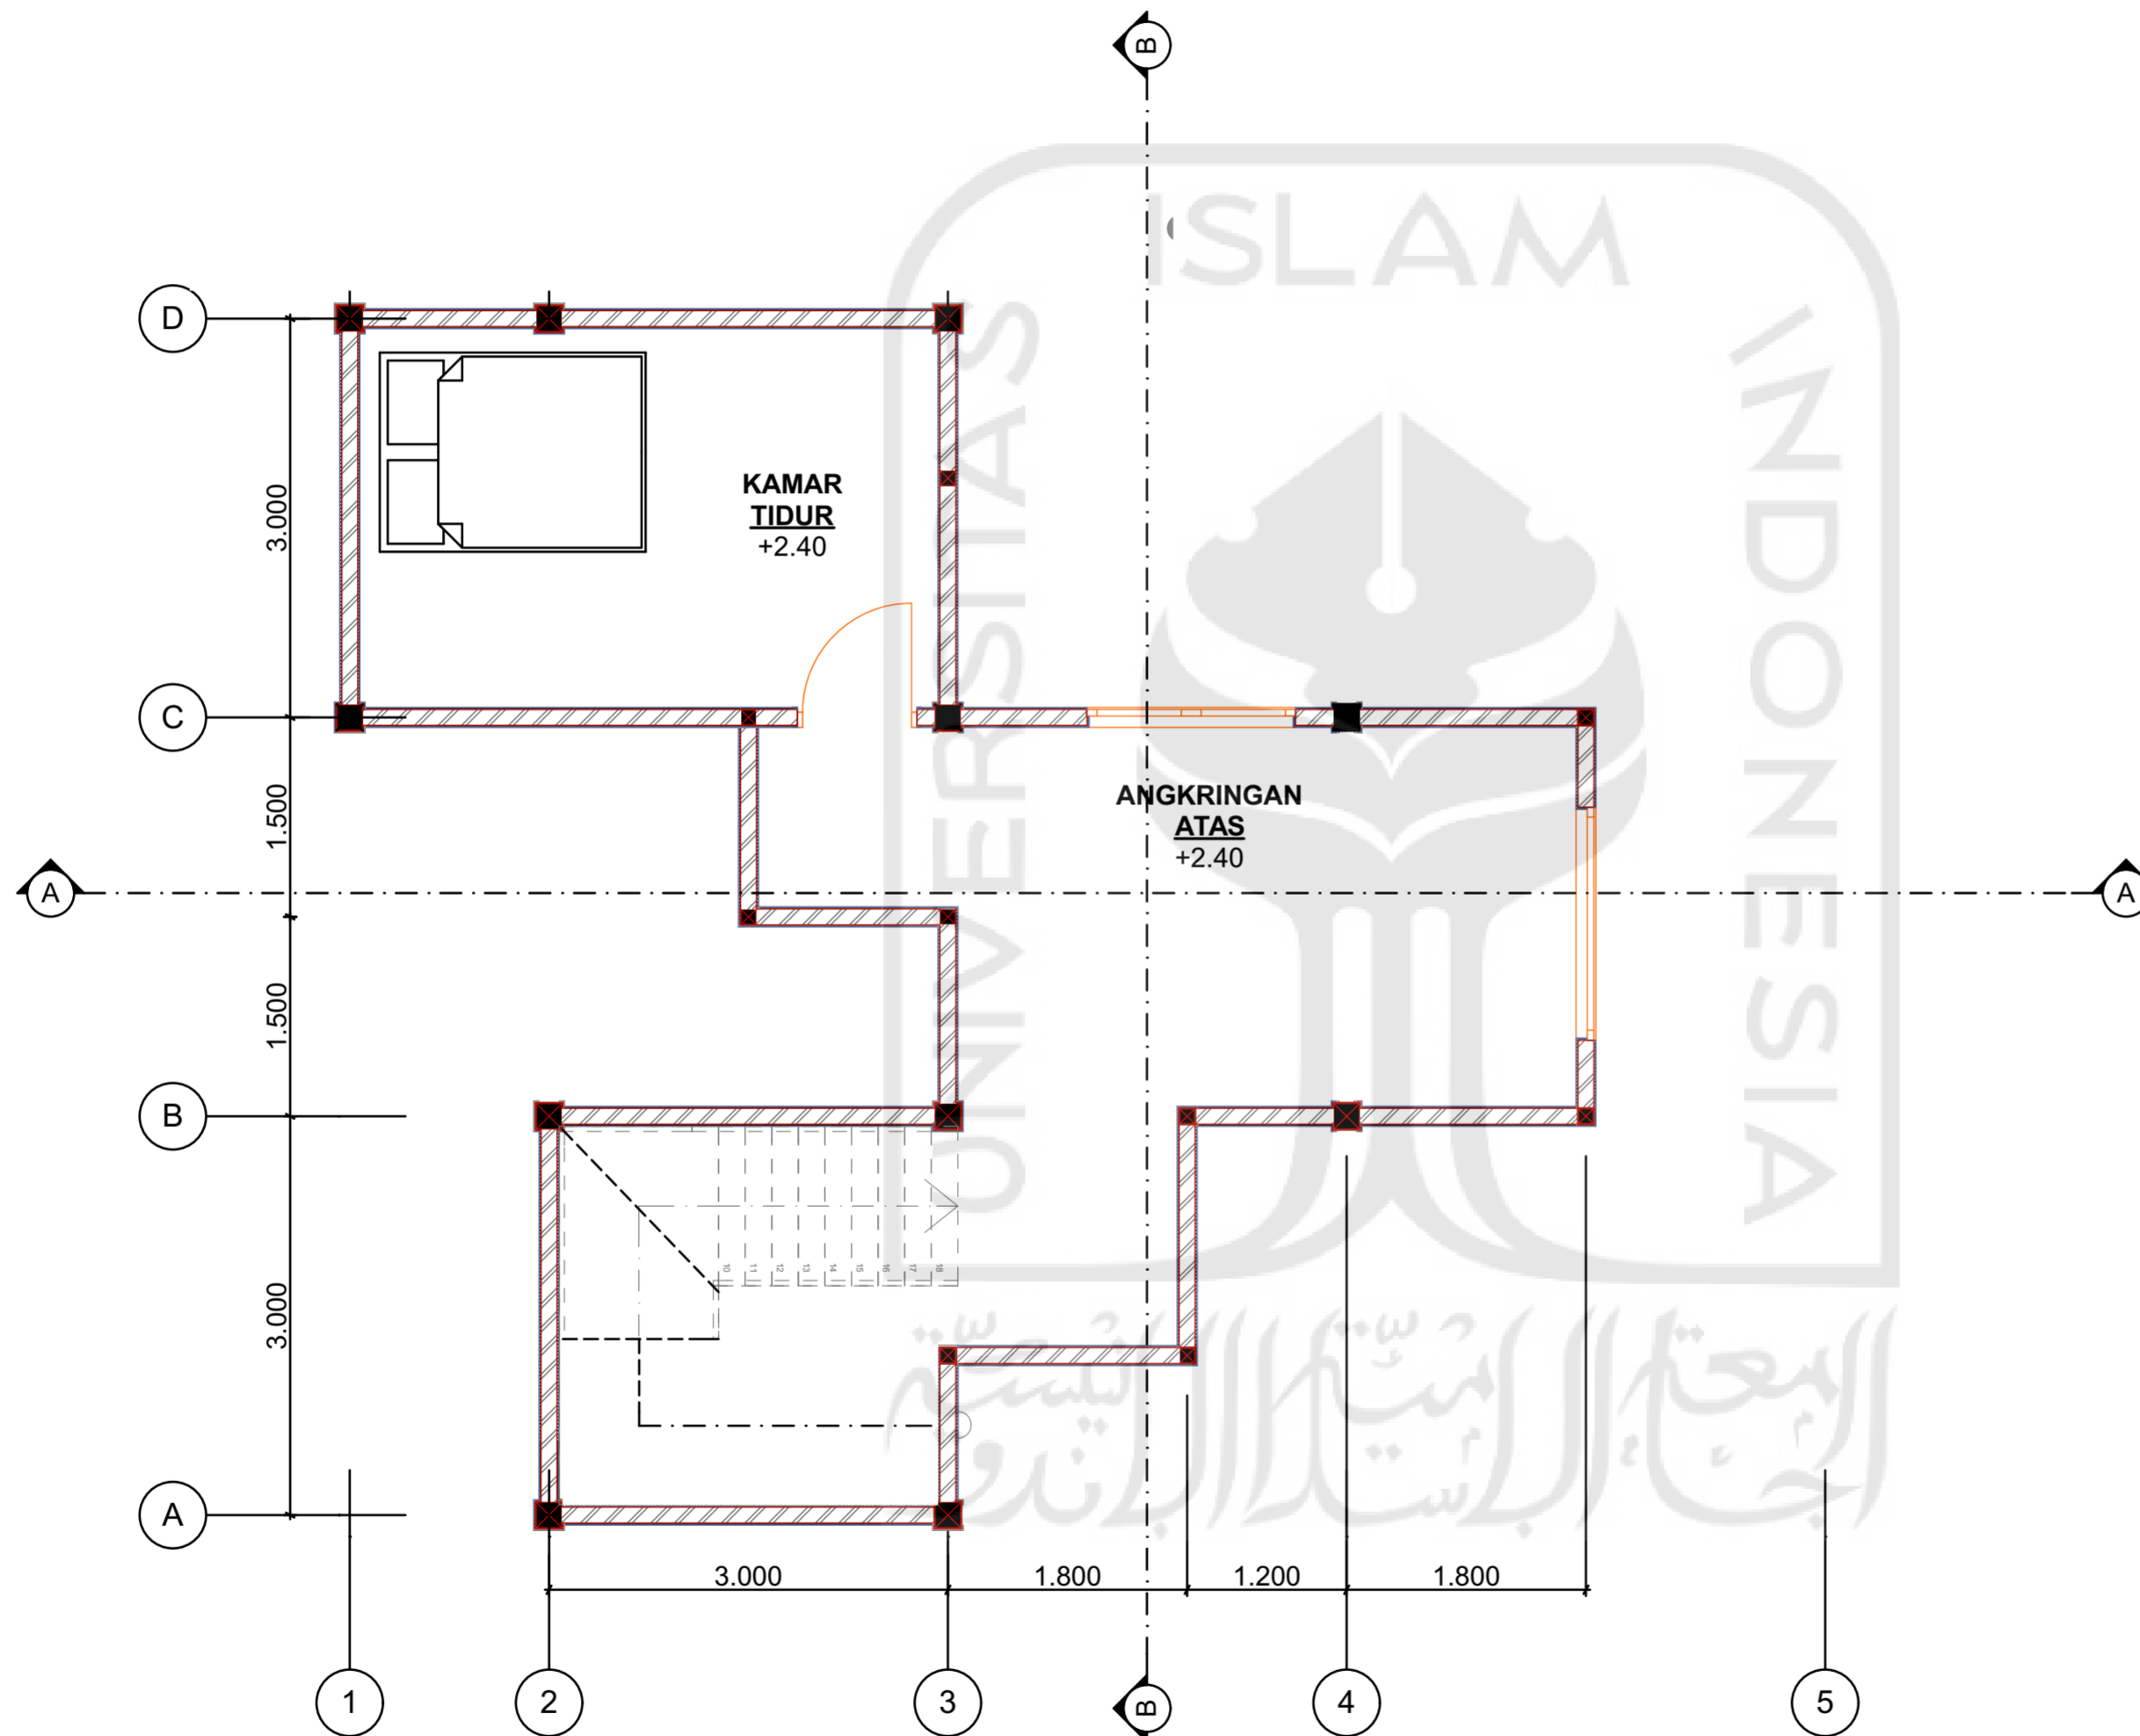

DRAWING TITLE

DENAH LANTAI 1

DRAWING SCALE

1:50

NOTE

 **DENAH LANTAI 1**
1:50

PAGE

TOTAL PAGE

STUDENT NAME

Naufal Firmansyah

STUDENT ID

15512045

LECTURE 1

Dr.-Ing. Ir. Ilya Fajar Maharika, MA., IAI.

LECTURE 2

Syarifah Ismailiyah Al Athas, ST., MT.

DRAWING TITLE

DENAH LANTAI 2

DRAWING SCALE

1:50

NOTE

DENAH LANTAI 2
1:50

PAGE TOTAL PAGE