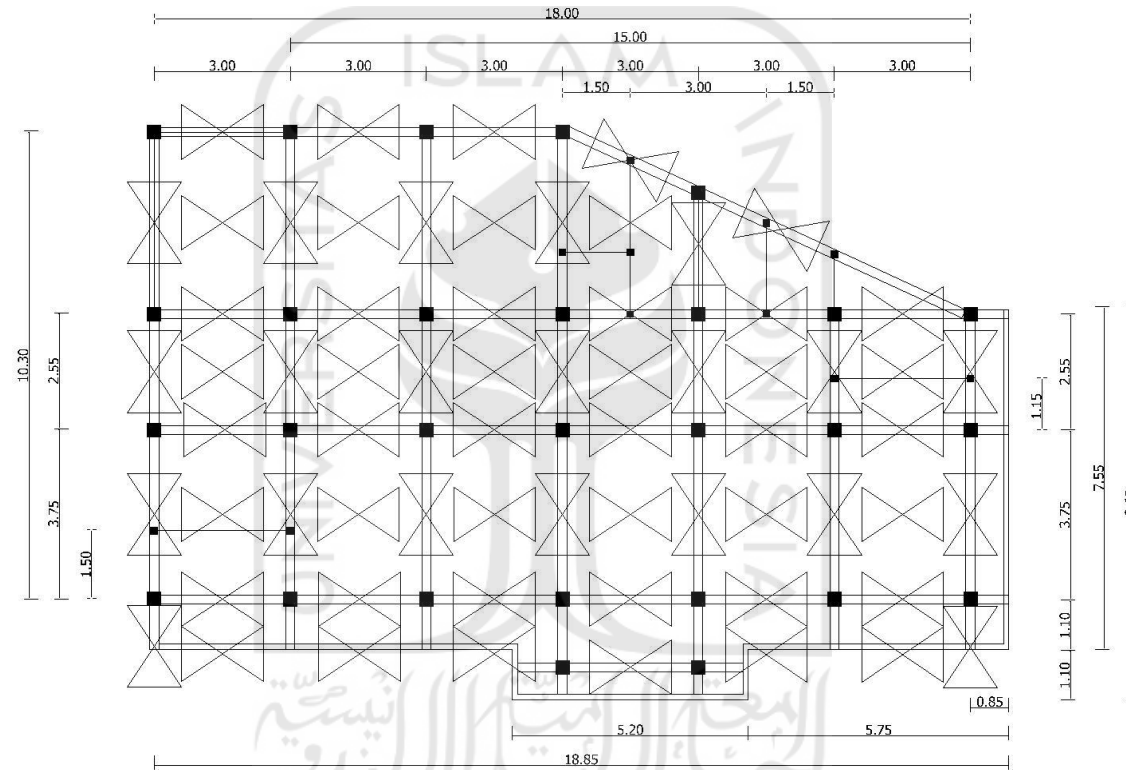

Lampiran 10 Sketsa Kebutuhan Perancah *Scaffolding* (Steiger) Lantai 1

DENAH KEBUTUHAN SCAFFOLDING LANTAI. 1
SKALA 1:100