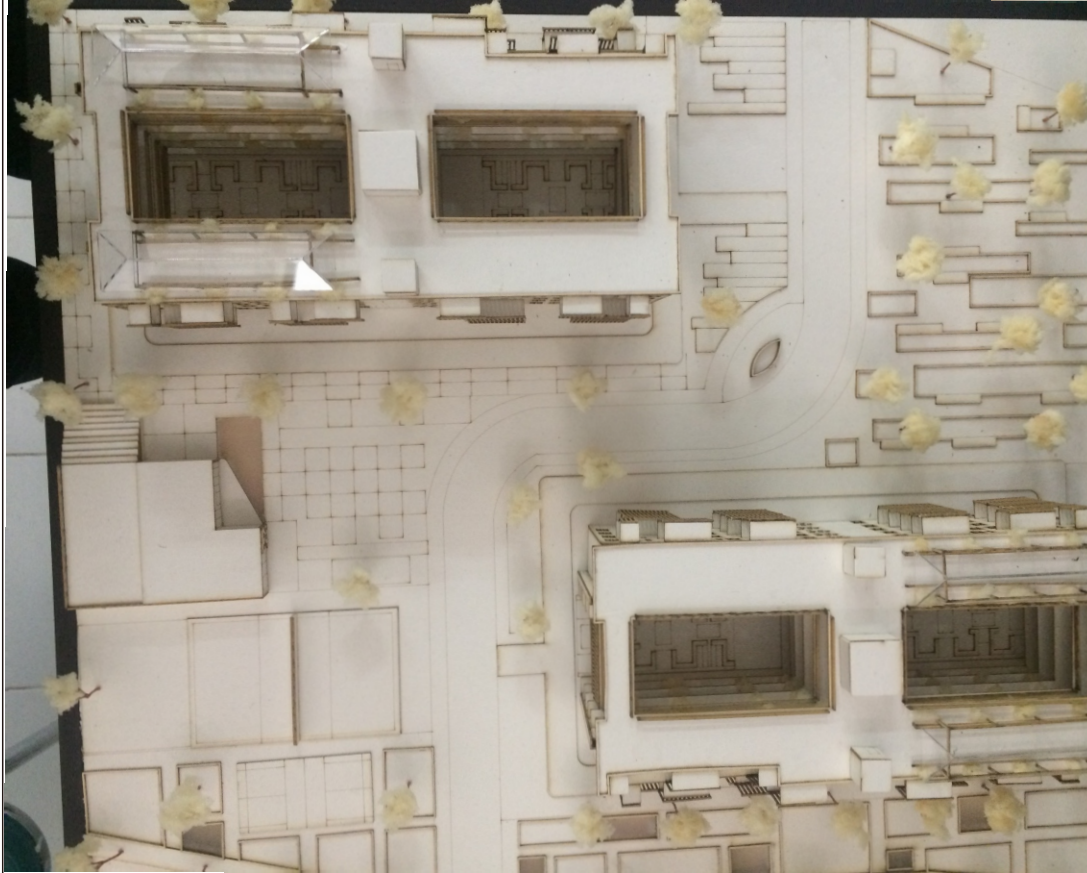

Ruang Komunal Hidroponik

Ruang Komunal Hidroponik

Rooftop komunal Hidroponik

Ruang Pckaging Hidroponik

BACHELOR FINAL PROJECT	PROJECT NAME	LOCATION	DRAWING TITLE	DRAWING CODE	SCALE	DRAWING BY	LECTURER 1	LECTURER 2	PAGE	TOTAL PAGES
DEPARTMENT OF ARCHITECTURE FACULTY OF CIVIL ENGINEERING AND PLANNING UNIVERSITAS ISLAM INDONESIA	Vertical Kampong in Jogoyudan Yogyakarta With an Urban Farming Approach as the Design Base	Jogoyudan, Yogyakarta				Mohammad Nova Solekhan 14512088	Ir. Rini Darmawati M.T	Dyah Hendrawati, S.T., M.Sc.		

Ir. Rini Darmawati M.T

**LECTURER 2**

Dyah Hendrawati, S.T., M.Sc.

**PAGE**

**TOTAL PAGES**

BACHELOR FINAL PROJECT	PROJECT NAME	LOCATION	DRAWING TITLE	DRAWING CODE	SCALE	DRAWING BY	LECTURER 1	LECTURER 2	PAGE	TOTAL PAGES
DEPARTMENT OF ARCHITECTURE FACULTY OF CIVIL ENGINEERING AND PLANNING UNIVERSITAS ISLAM INDONESIA	Vertical Kampong in Jogoyudan Yogyakarta With an Urban Farming Approach as the Design Base	Jogoyudan, Yogyakarta				Mohammad Nova Solekhan 14512088	Ir. Rini Darmawati M.T	Dyah Hendrawati, S.T., M.Sc.		