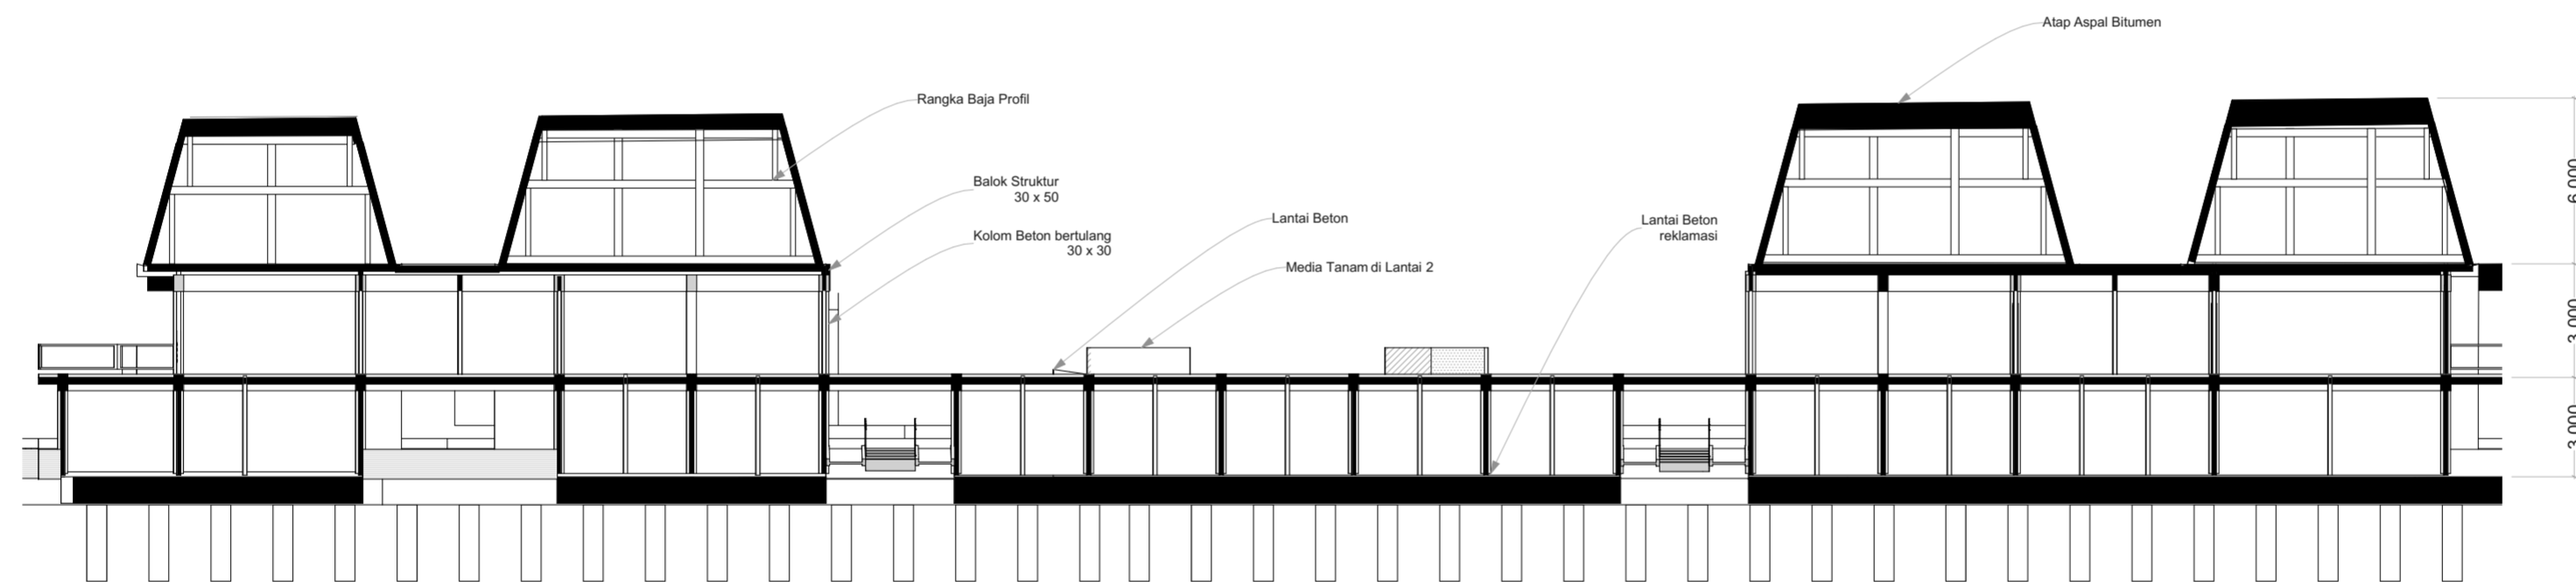

Potongan 2 Bangunan A

**SCALE**

1:200

**DESCRIPTION**

**PAGE**

**TOTAL**

**BACHELOR FINAL PROJECT**  
DEPARTMENT OF ARCHITECTURE  
FACULTY OF CIVIL ENGINEERING AND PLANNING  
UNIVERSITAS ISLAM INDONESIA  
2018/2019