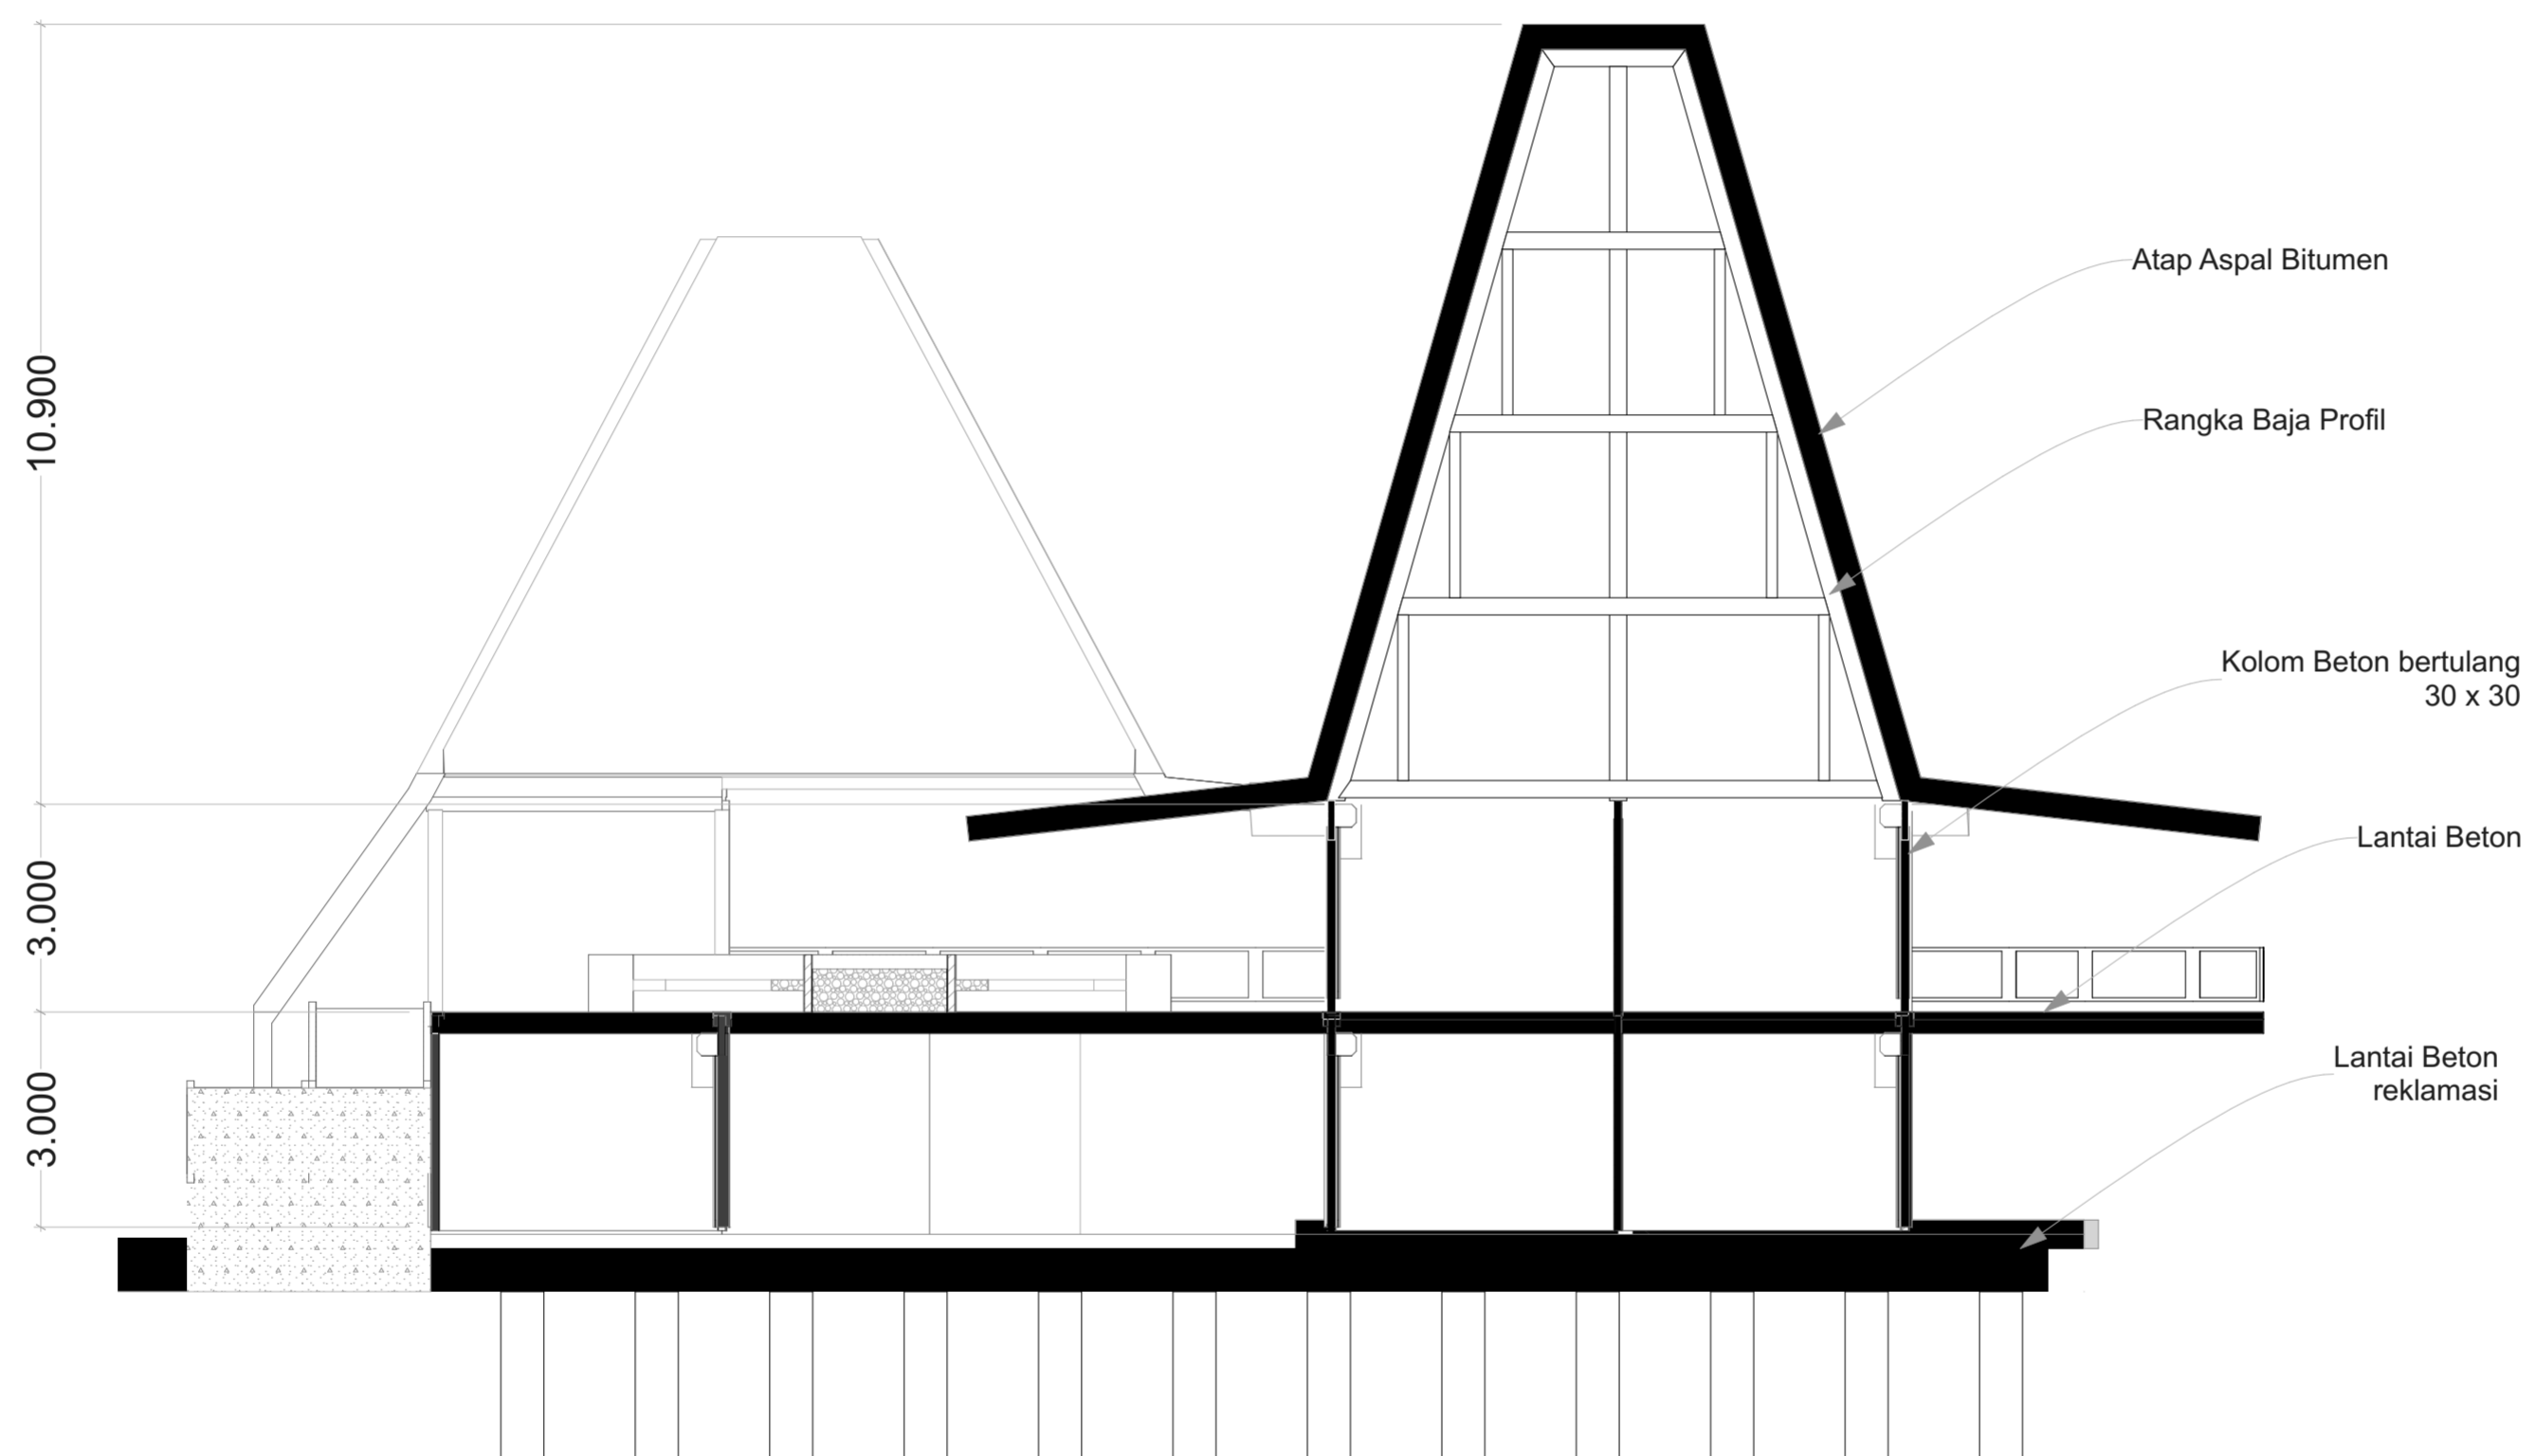

**DRAWING TITLE**

Potongan 1 Bangunan B

**SCALE**

1:100

**DESCRIPTION**

**PAGE**

**TOTAL**

**BACHELOR FINAL PROJECT**  
DEPARTMENT OF ARCHITECTURE  
FACULTY OF CIVIL ENGINEERING AND PLANNING  
UNIVERSITAS ISLAM INDONESIA  
2018/2019