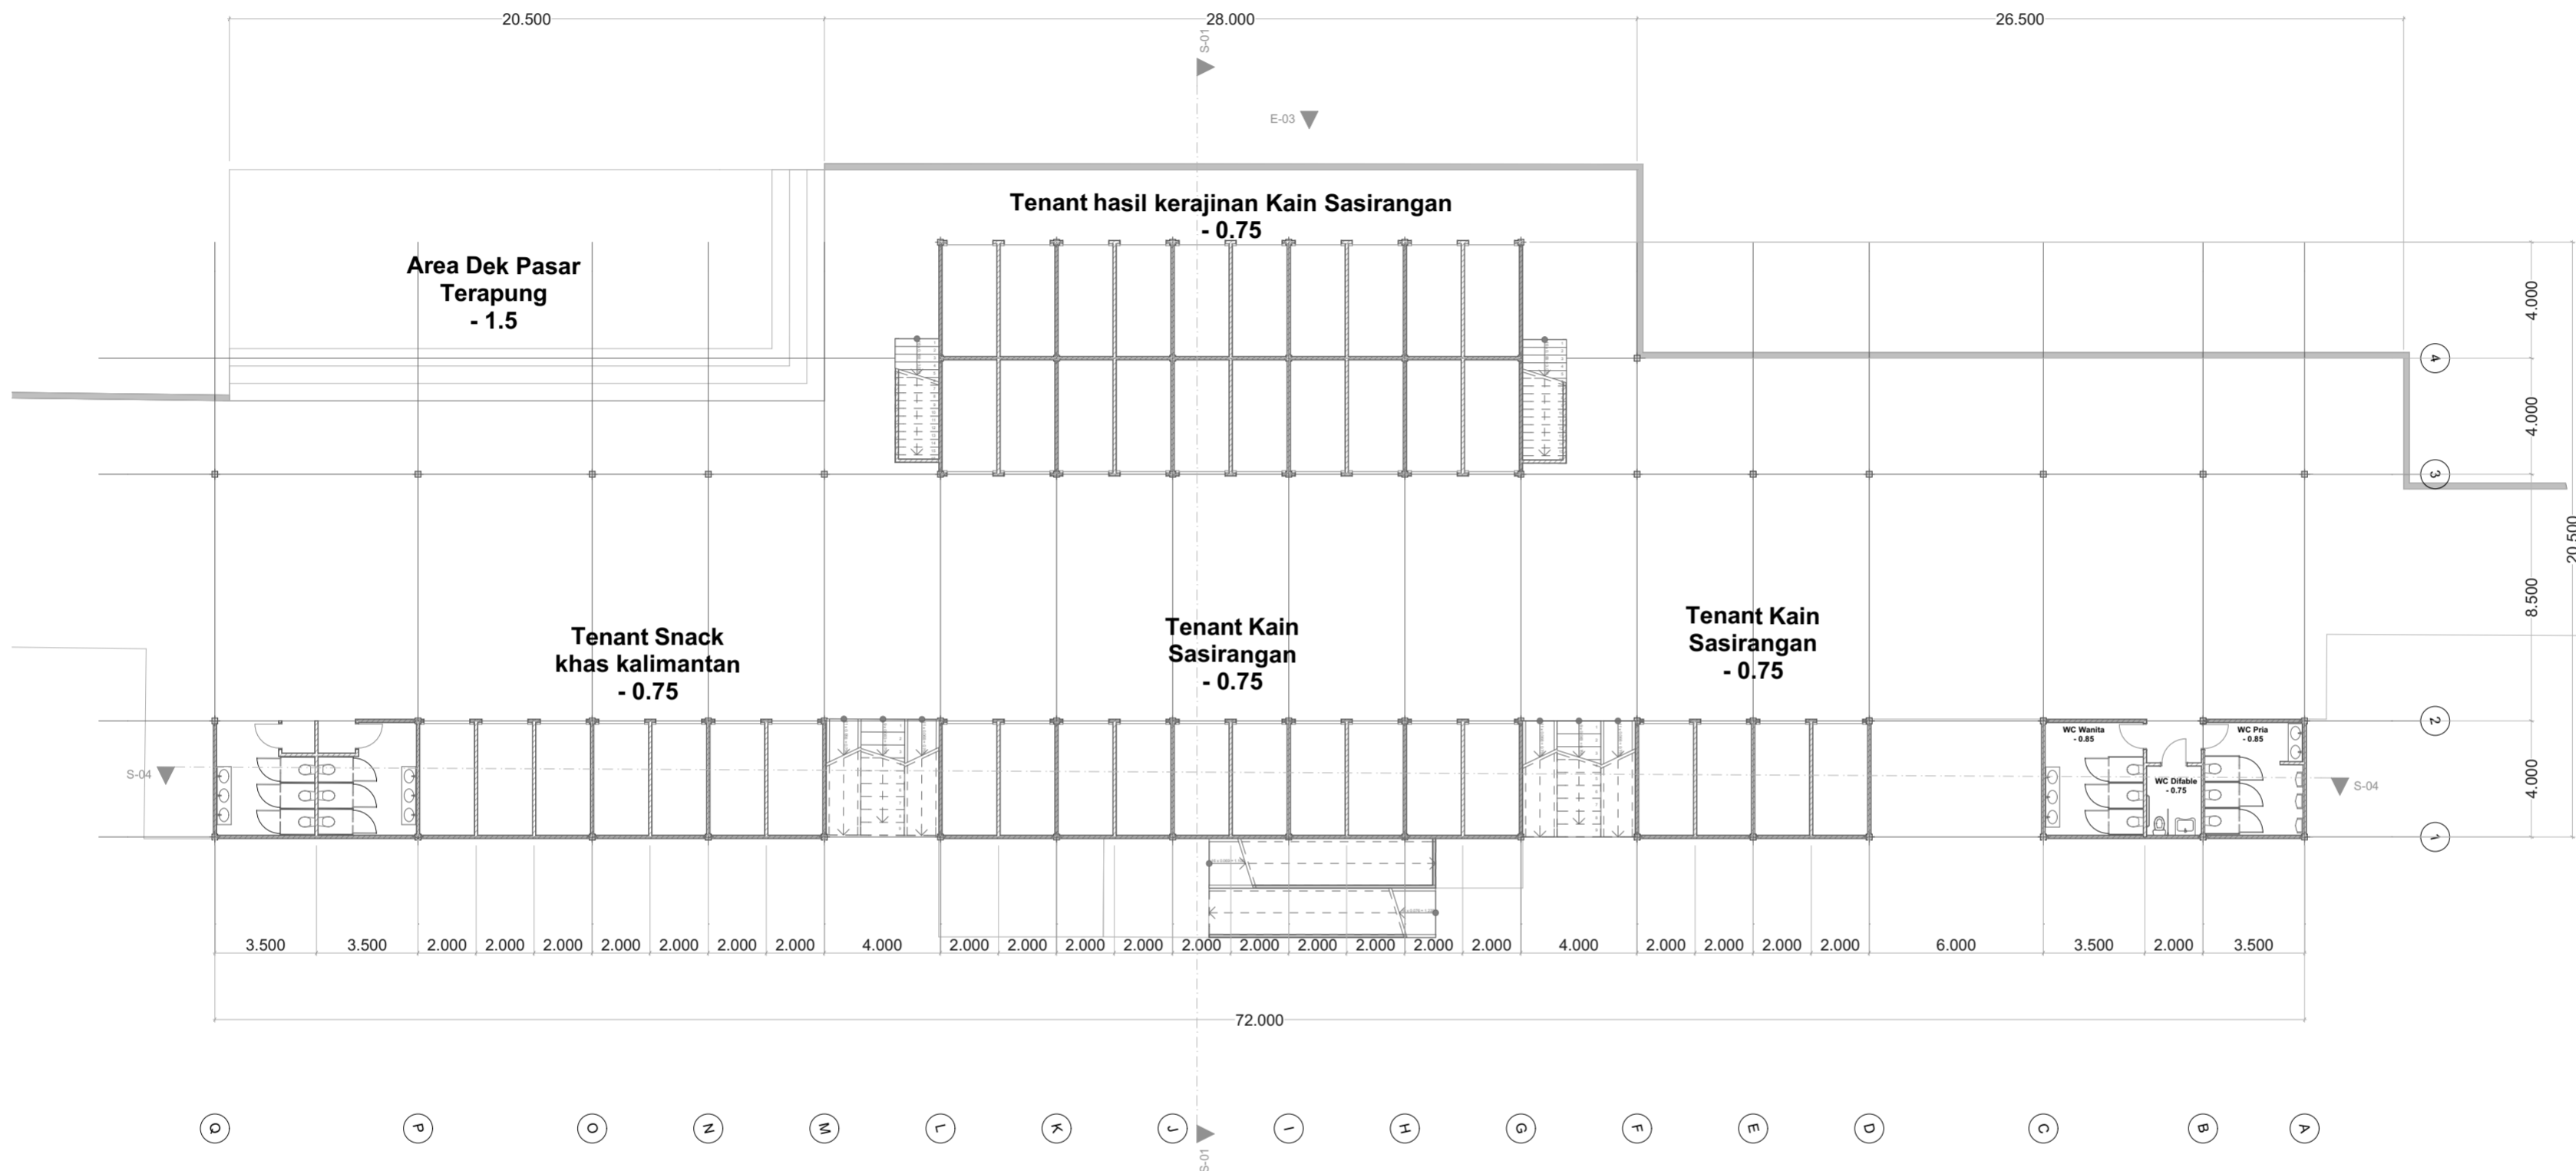

**DRAWING TITLE**

Lantai 1 Bangunan A

**SCALE**

1:200

**DESCRIPTION**

PAGE

TOTAL

**BACHELOR FINAL PROJECT**  
 DEPARTMENT OF ARCHITECTURE  
 FACULTY OF CIVIL ENGINEERING AND PLANNING  
 UNIVERSITAS ISLAM INDONESIA  
 2018/2019