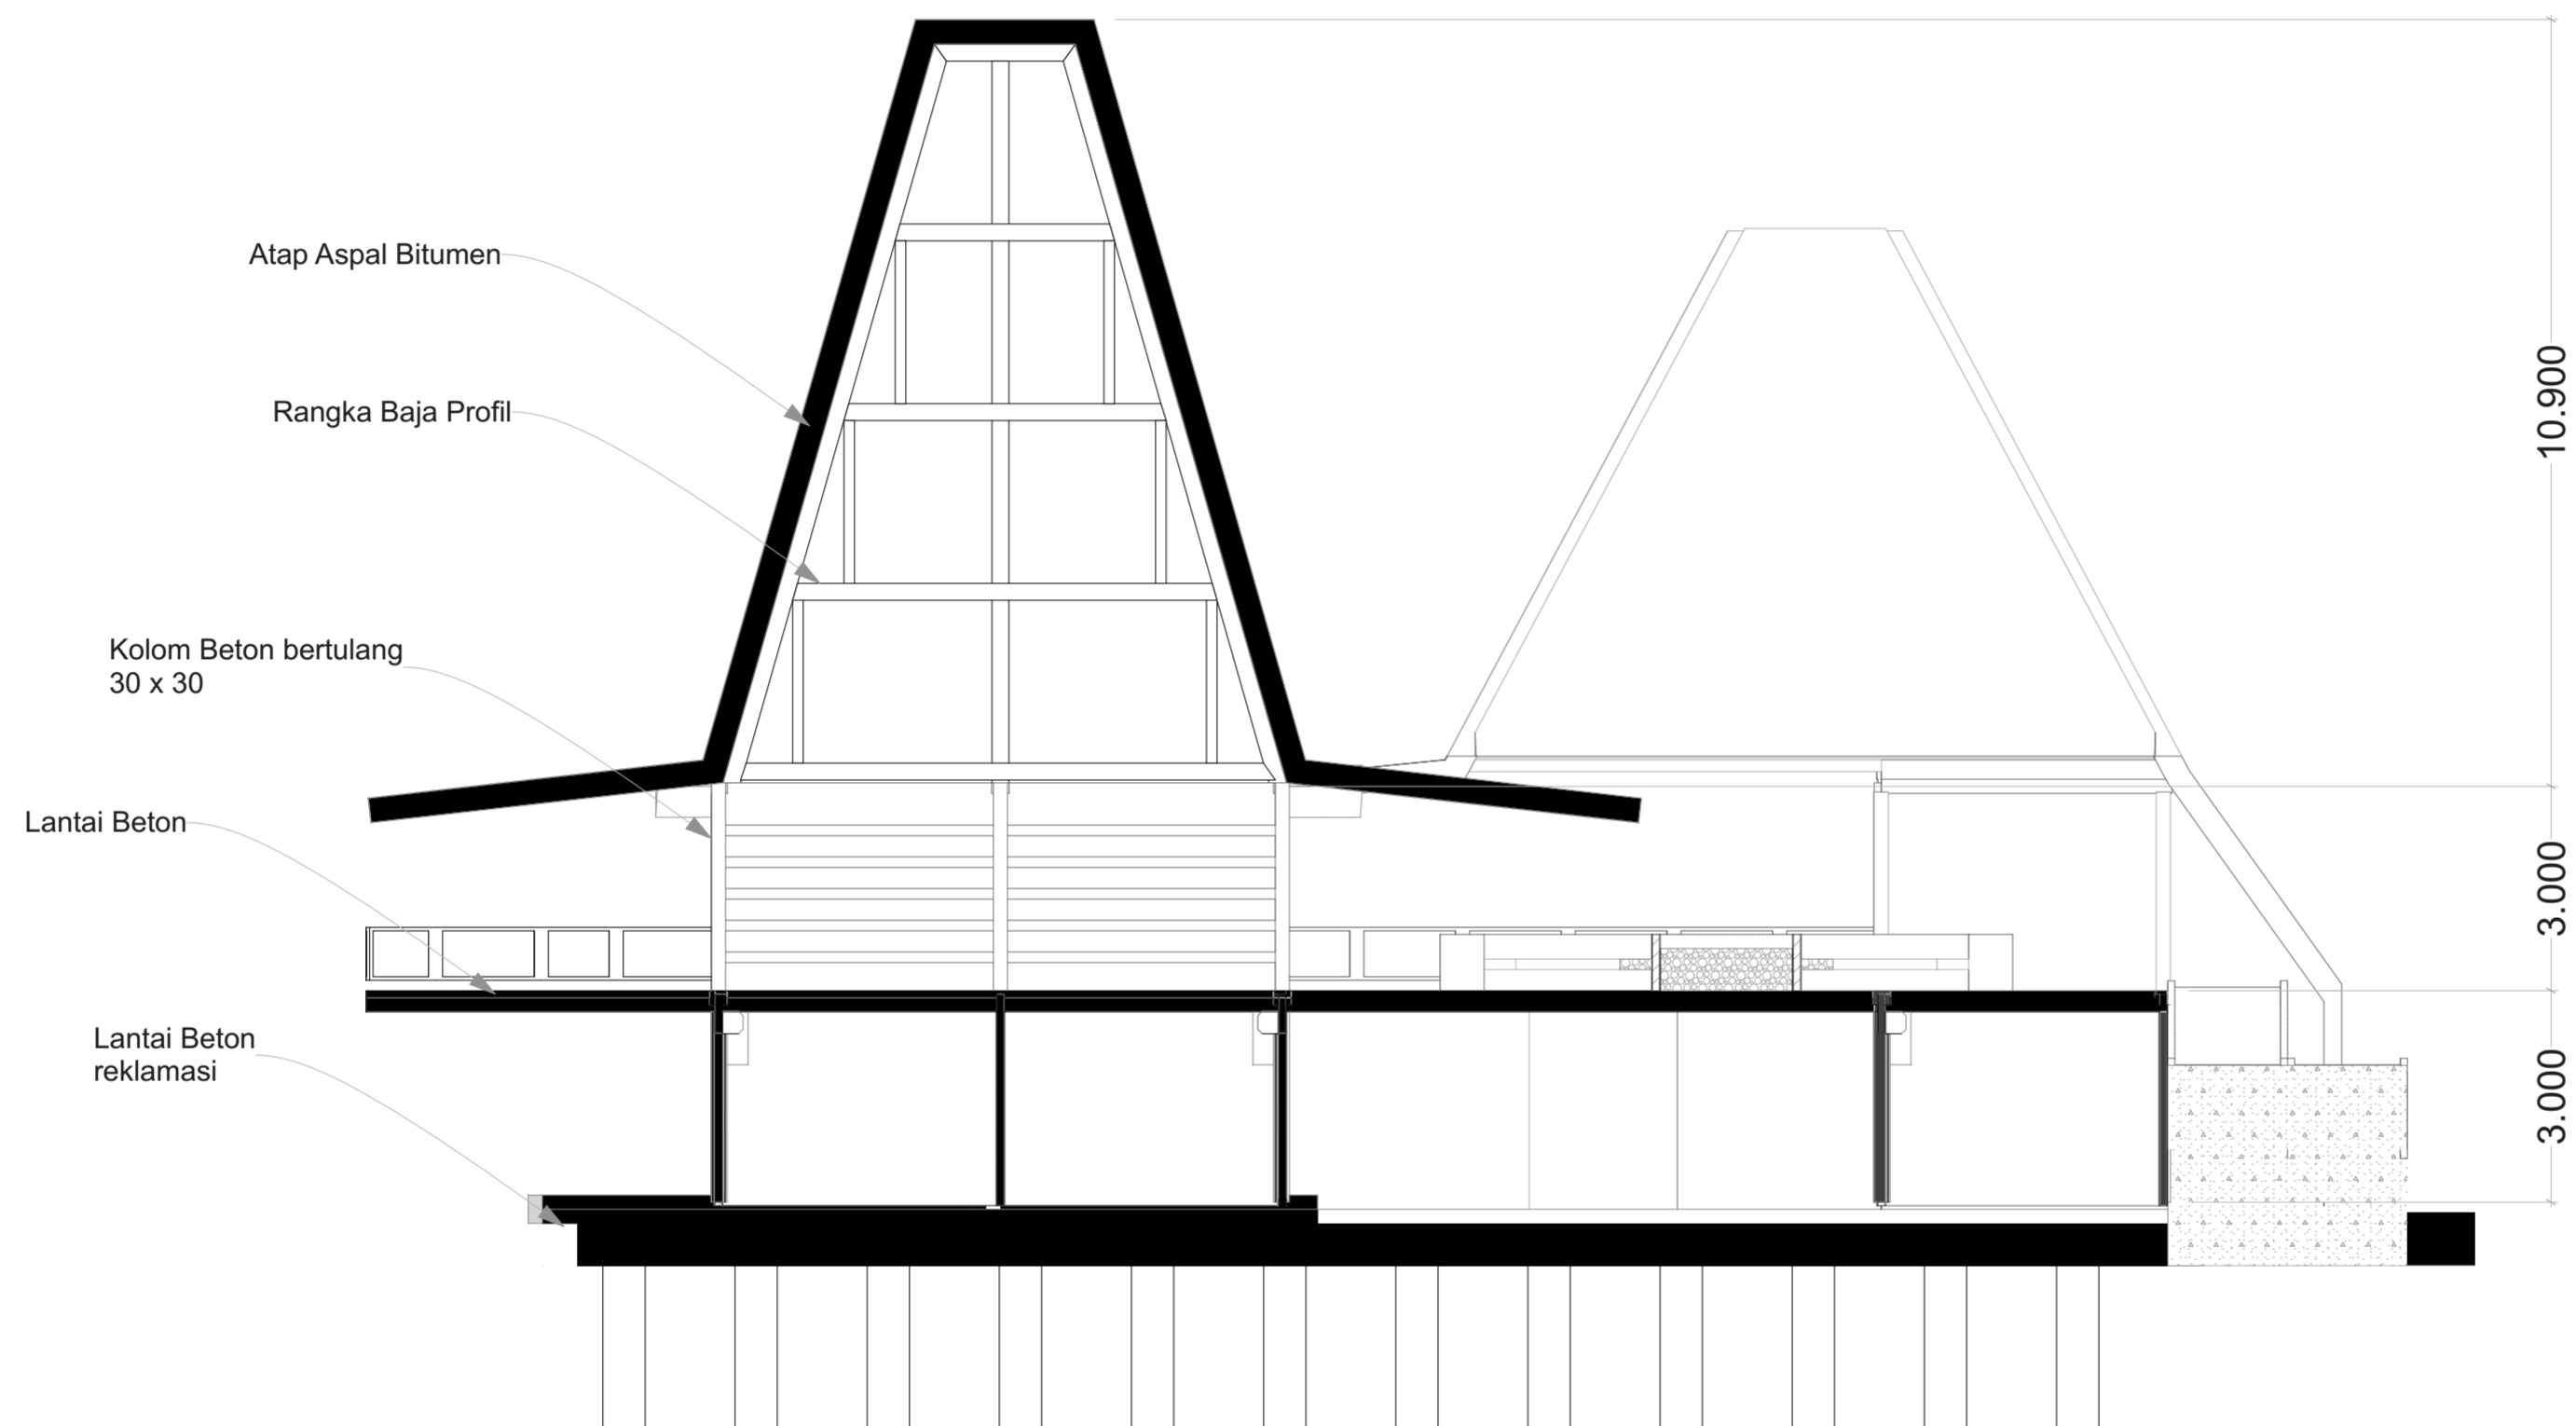

BACHELOR FINAL PROJECT
DEPARTMENT OF ARCHITECTURE
FACULTY OF CIVIL ENGINEERING AND PLANNING
UNIVERSITAS ISLAM INDONESIA
2018/2019

PROJECT NAME

Banjarmasin Floating Market

STUDENT IDENTITY

Fadel Wirawan Gunaldi
14512218

DOSEN PEMBIMBING

Arif Budi Sholihah, ST.,
M.Sc., PhD

DOSEN PENGUJI

Wisnu Hendrawan
Bayuaji., ST., MA

DRAWING TITLE

Potongan 1 Bangunan A

SCALE

1:100

DESCRIPTION

PAGE

TOTAL