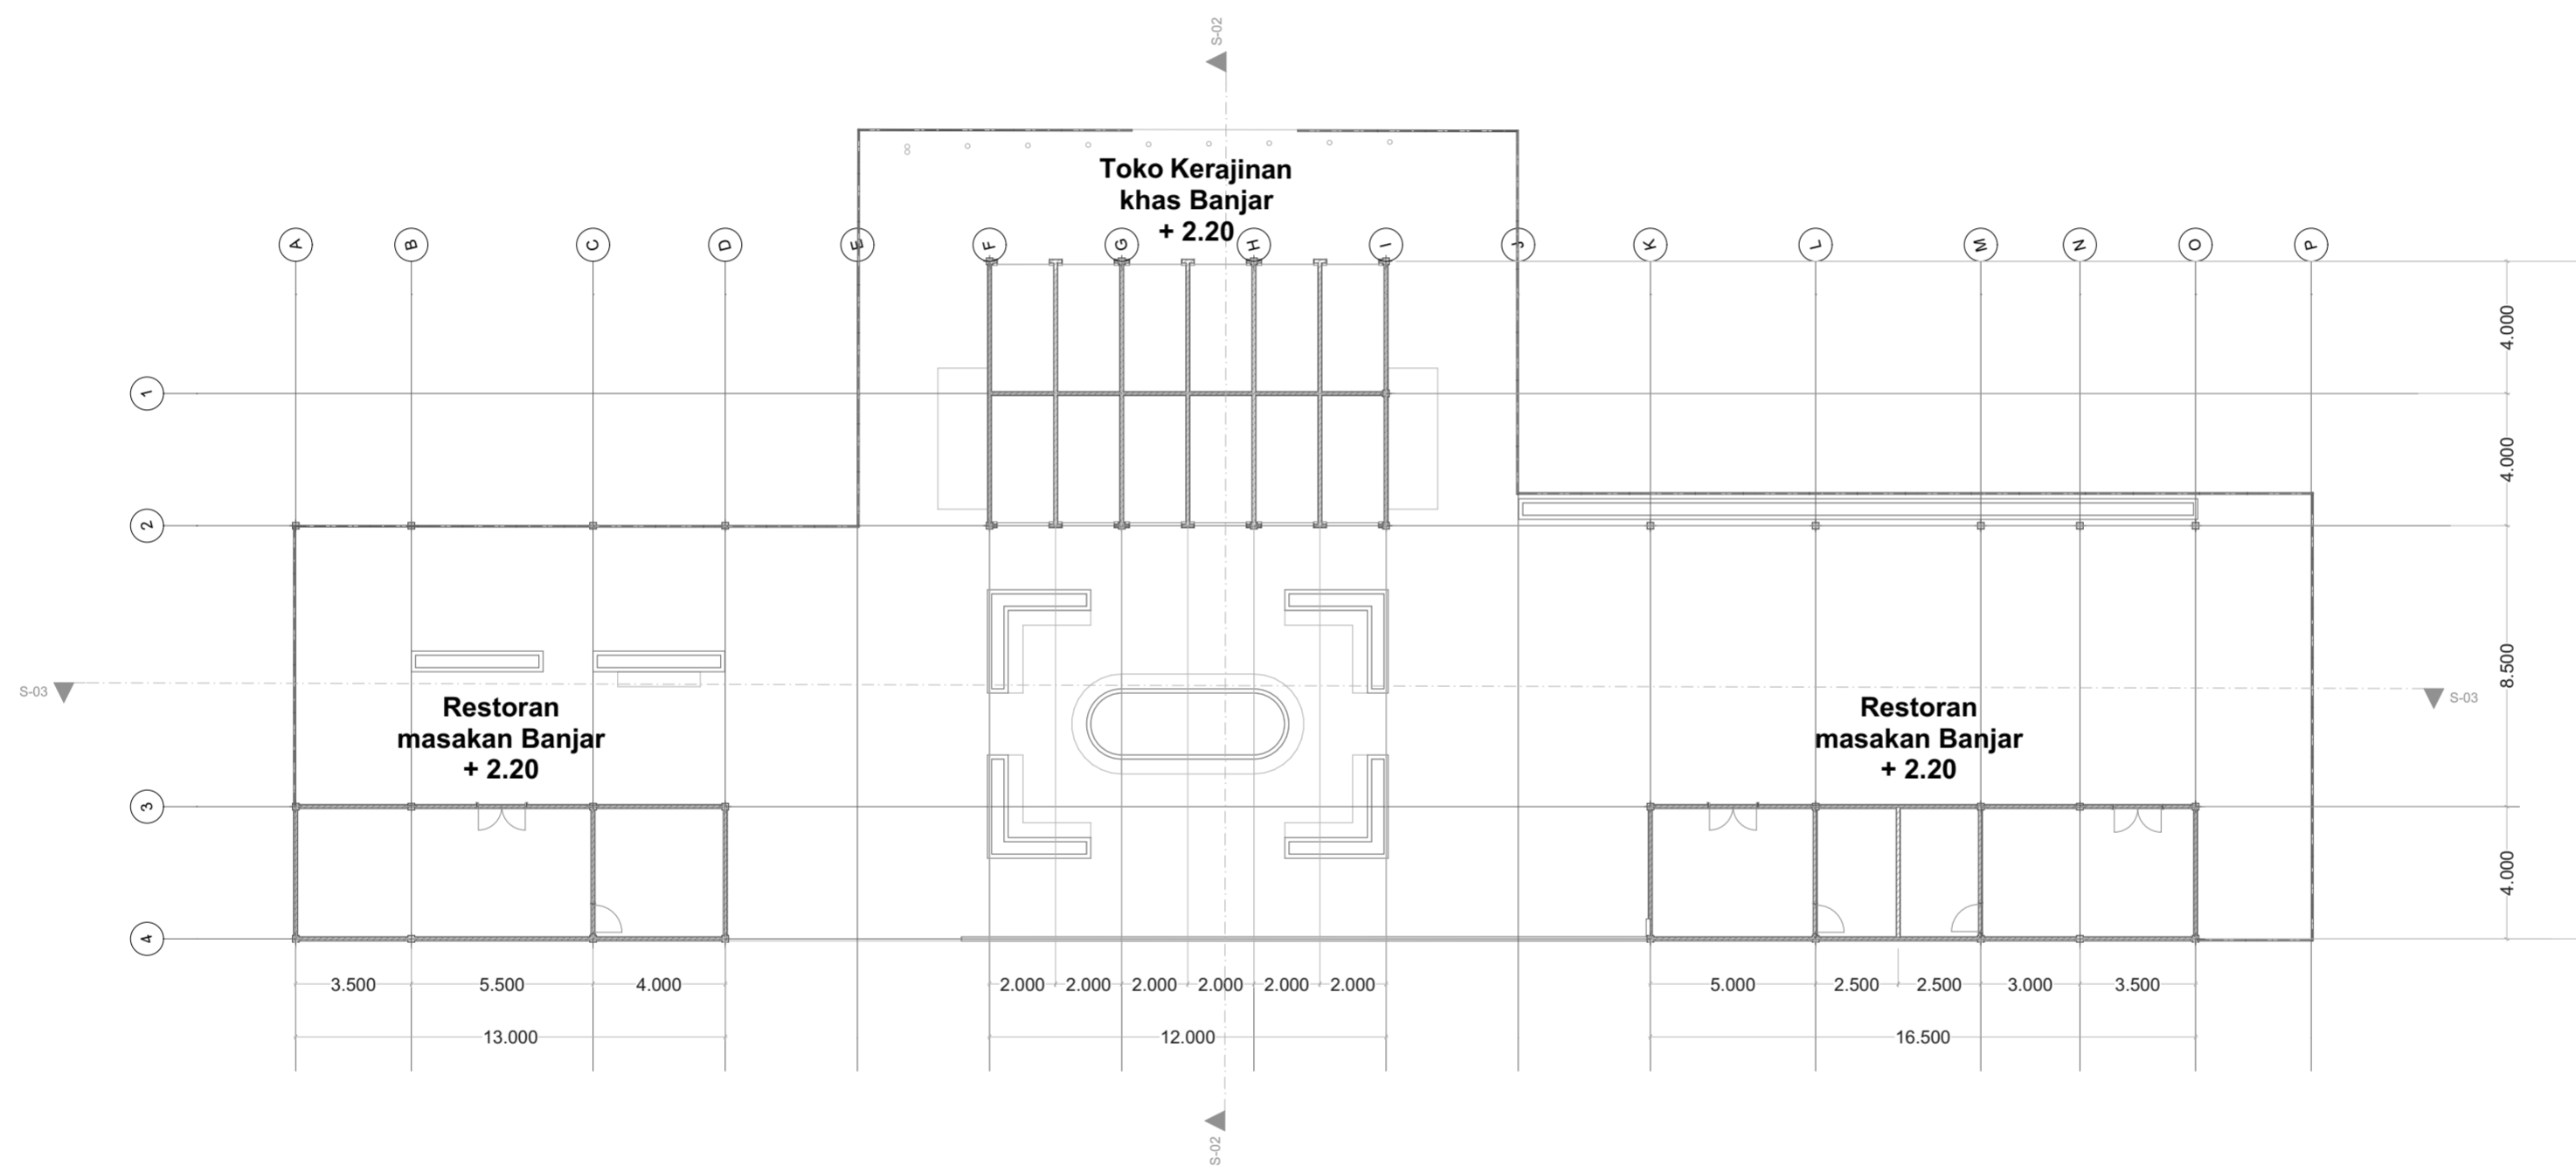

BACHELOR FINAL PROJECT
DEPARTMENT OF ARCHITECTURE
FACULTY OF CIVIL ENGINEERING AND PLANNING
UNIVERSITAS ISLAM INDONESIA
2018/2019

PROJECT NAME

Banjarmasin Floating Market

STUDENT IDENTITY

Fadel Wirawan Gunaldi
14512218

DOSEN PEMBIMBING

Arif Budi Sholihah, ST.,
M.Sc., PhD

DOSEN PENGUJI

Wisnu Hendrawan
Bayuaji., ST., MA

DRAWING TITLE

Lantai 2 Bangunan B

SCALE

1:200

DESCRIPTION

PAGE

TOTAL