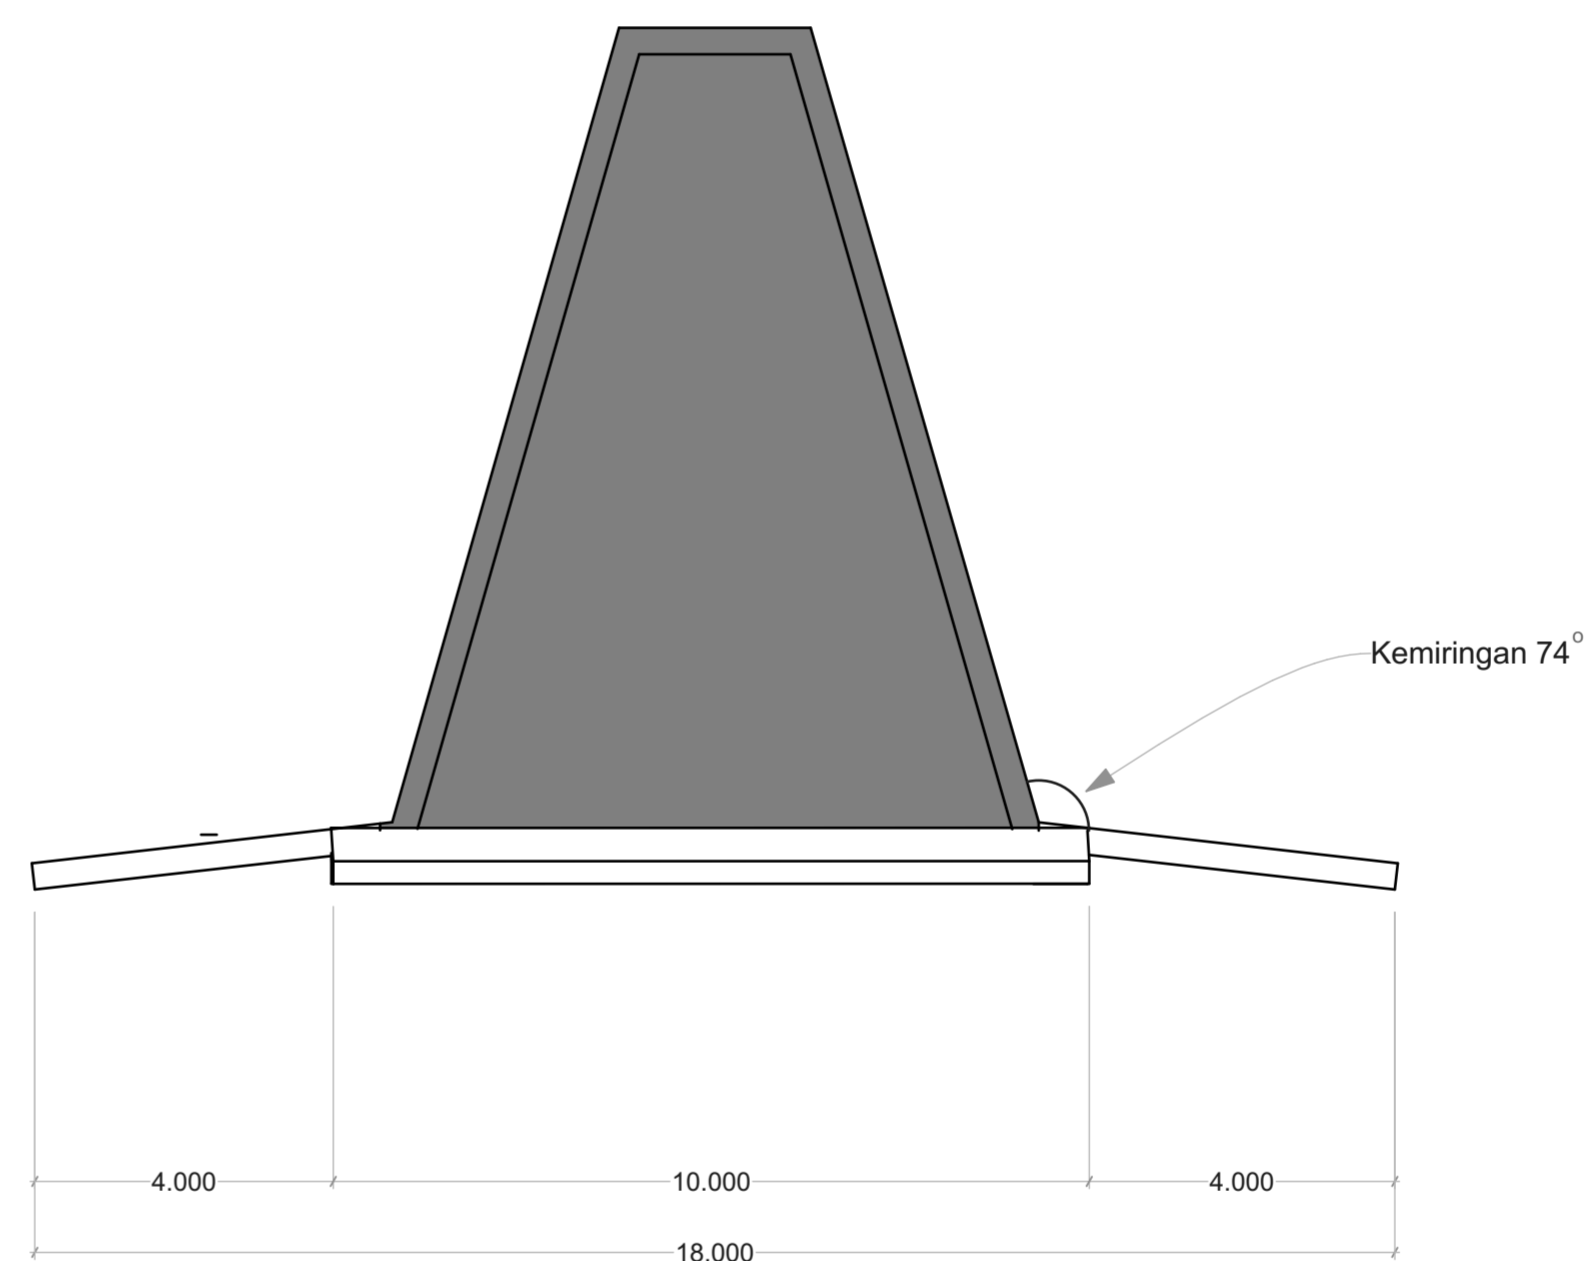

Detail Arsitektural Desain Atap  
Bangunan Utama

**SCALE**

1:100

**DESCRIPTION**

**PAGE**

**TOTAL**

**BACHELOR FINAL PROJECT**  
DEPARTMENT OF ARCHITECTURE  
FACULTY OF CIVIL ENGINEERING AND PLANNING  
UNIVERSITAS ISLAM INDONESIA  
2018/2019