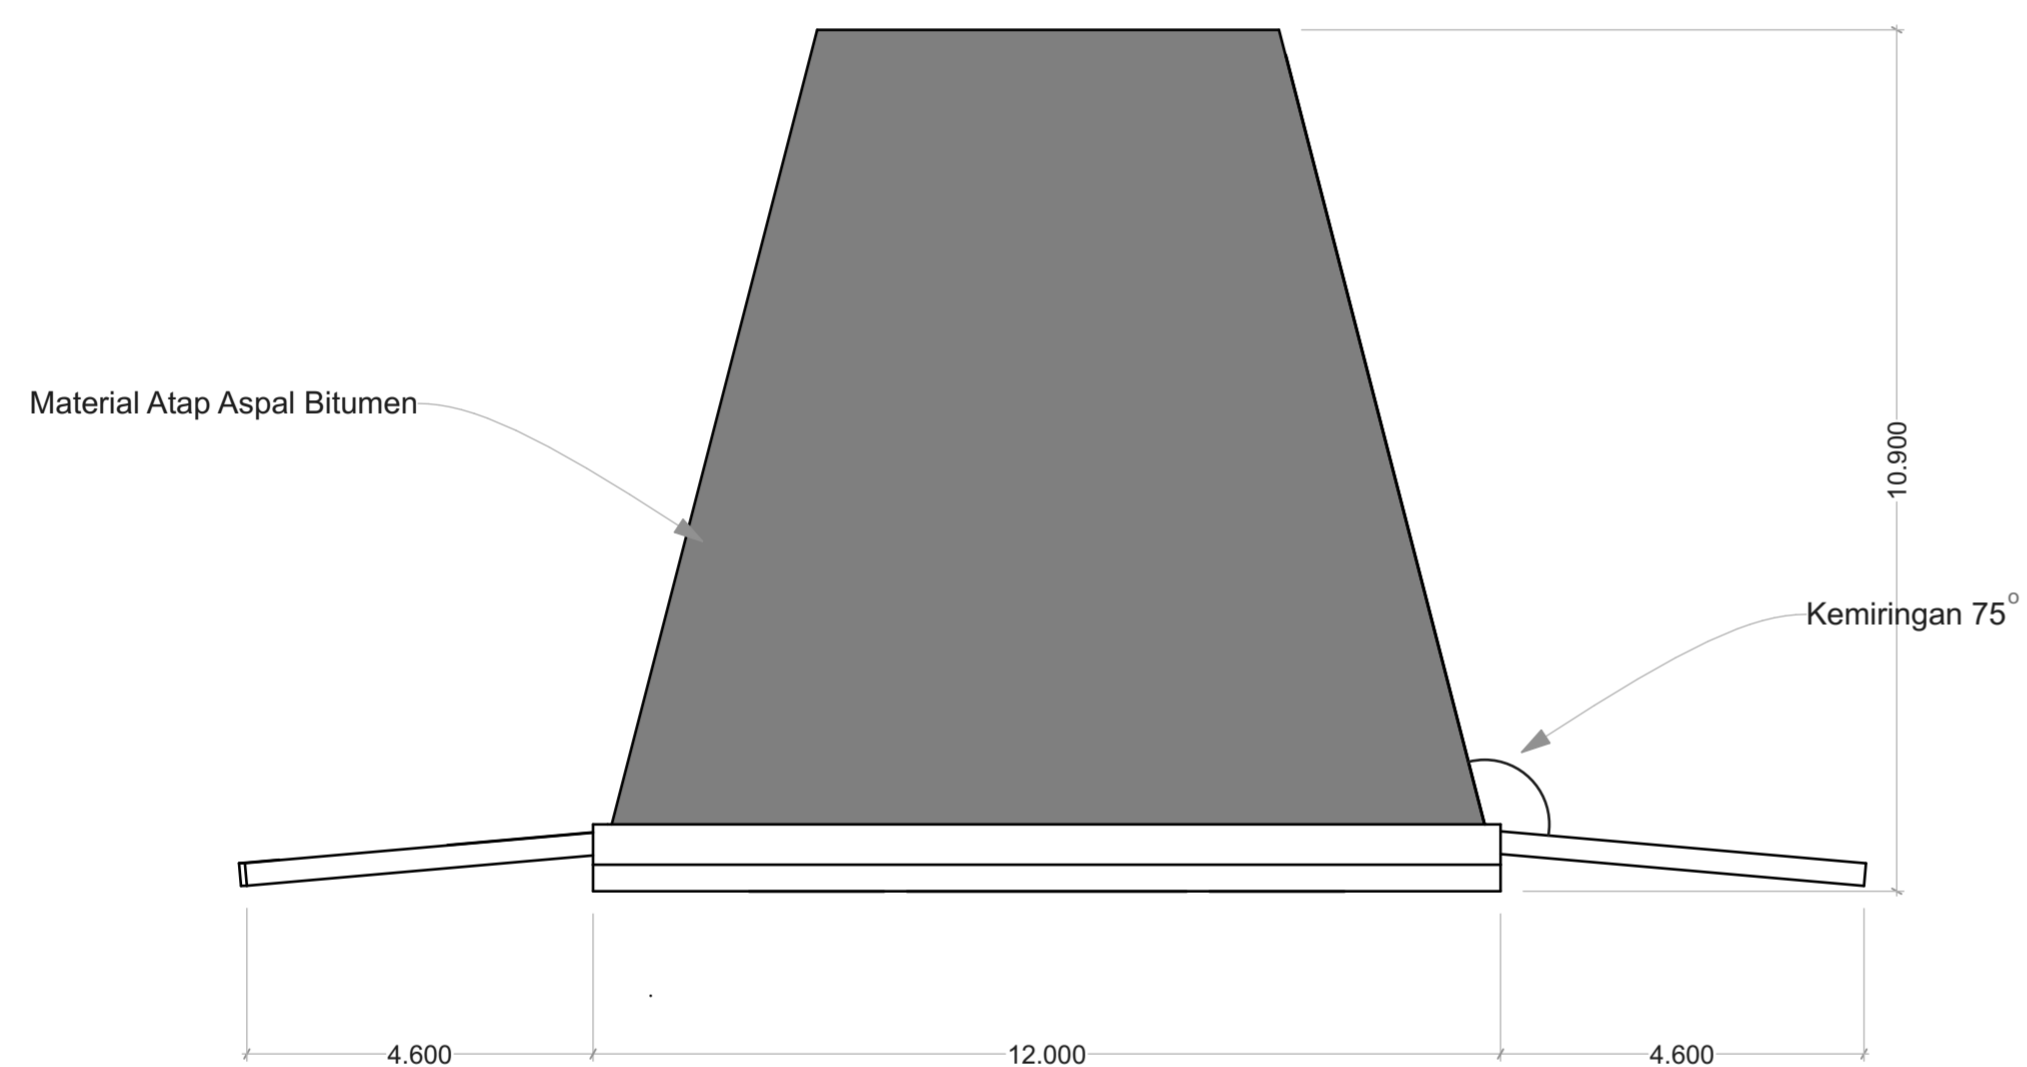

Detail Arsitektural Desain Atap  
Bangunan Utama

**SCALE**

1:100

**DESCRIPTION**

**PAGE**

**TOTAL**

**BACHELOR FINAL PROJECT**  
DEPARTMENT OF ARCHITECTURE  
FACULTY OF CIVIL ENGINEERING AND PLANNING  
UNIVERSITAS ISLAM INDONESIA  
2018/2019