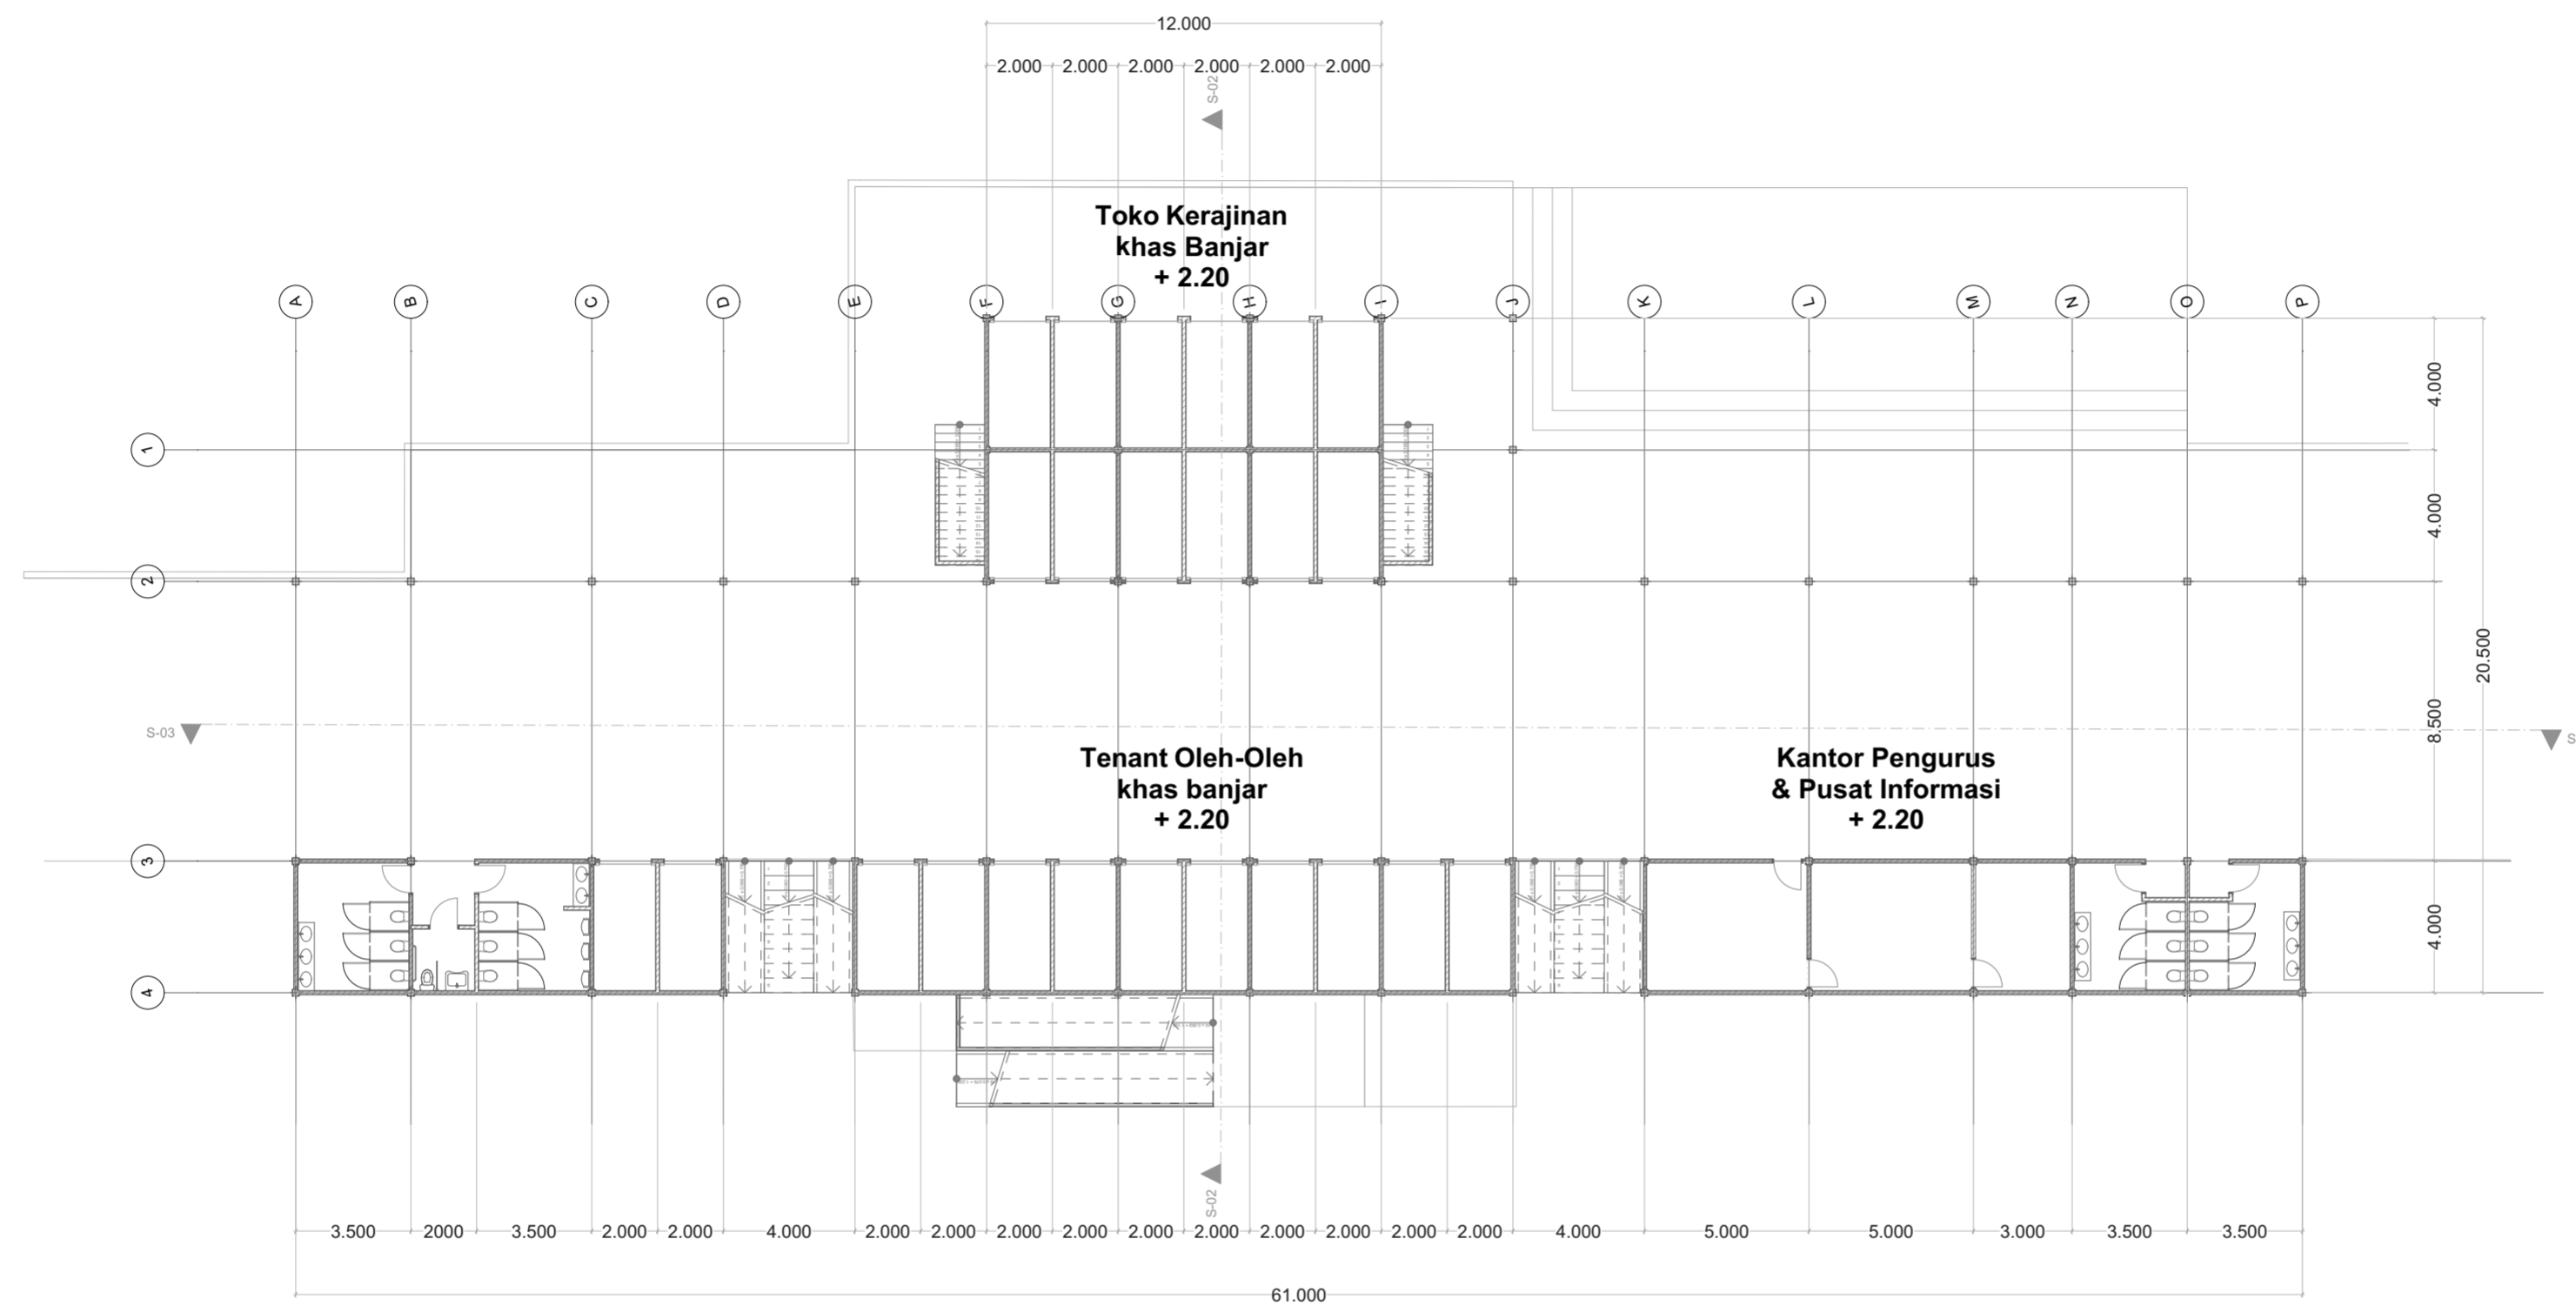

BACHELOR FINAL PROJECT
DEPARTMENT OF ARCHITECTURE
FACULTY OF CIVIL ENGINEERING AND PLANNING
UNIVERSITAS ISLAM INDONESIA
2018/2019

PROJECT NAME

Banjarmasin Floating Market

STUDENT IDENTITY

Fadel Wirawan Gunaldi
14512218

DOSEN PEMBIMBING

Arif Budi Sholihah, ST.,
M.Sc., PhD

DOSEN PENGUJI

Wisnu Hendrawan
Bayuaji., ST., MA

DRAWING TITLE

Lantai 1 Bangunan B

SCALE

1:200

DESCRIPTION

PAGE	TOTAL