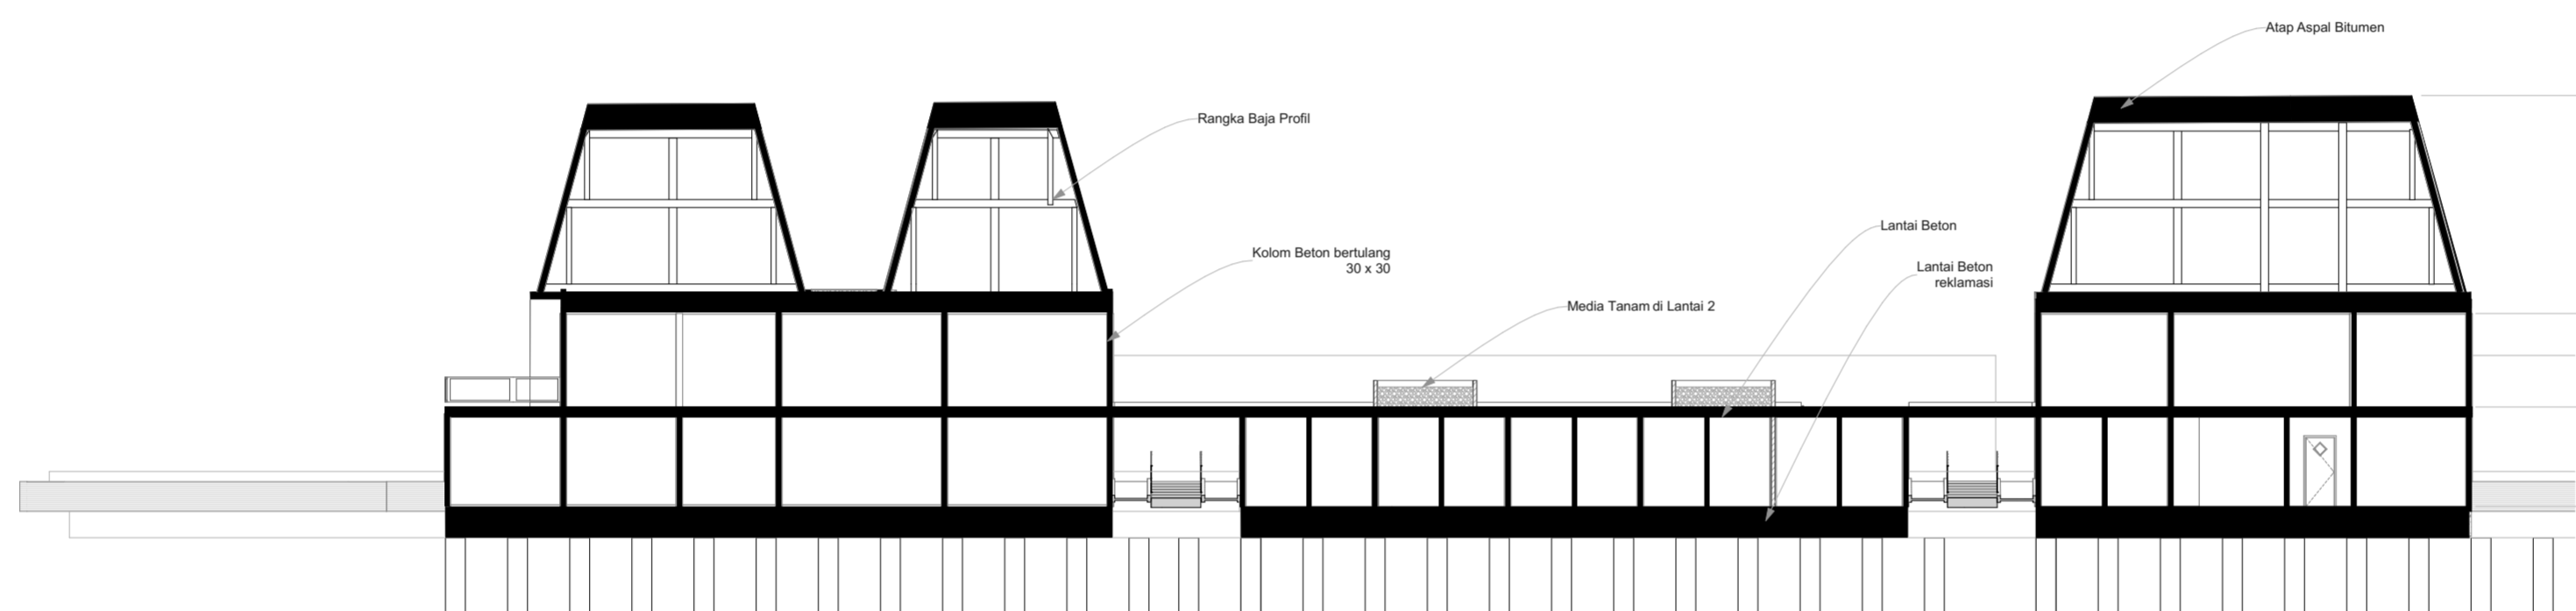

**DRAWING TITLE**

Potongan 2 Bangunan B

**SCALE**

1:200

**DESCRIPTION**

**PAGE**

**TOTAL**

**BACHELOR FINAL PROJECT**  
 DEPARTMENT OF ARCHITECTURE  
 FACULTY OF CIVIL ENGINEERING AND PLANNING  
 UNIVERSITAS ISLAM INDONESIA  
 2018/2019

**DRAWING TITLE**

Siteplan

**SCALE**

1:800

**DESCRIPTION**

**PAGE**

**TOTAL**

--	--