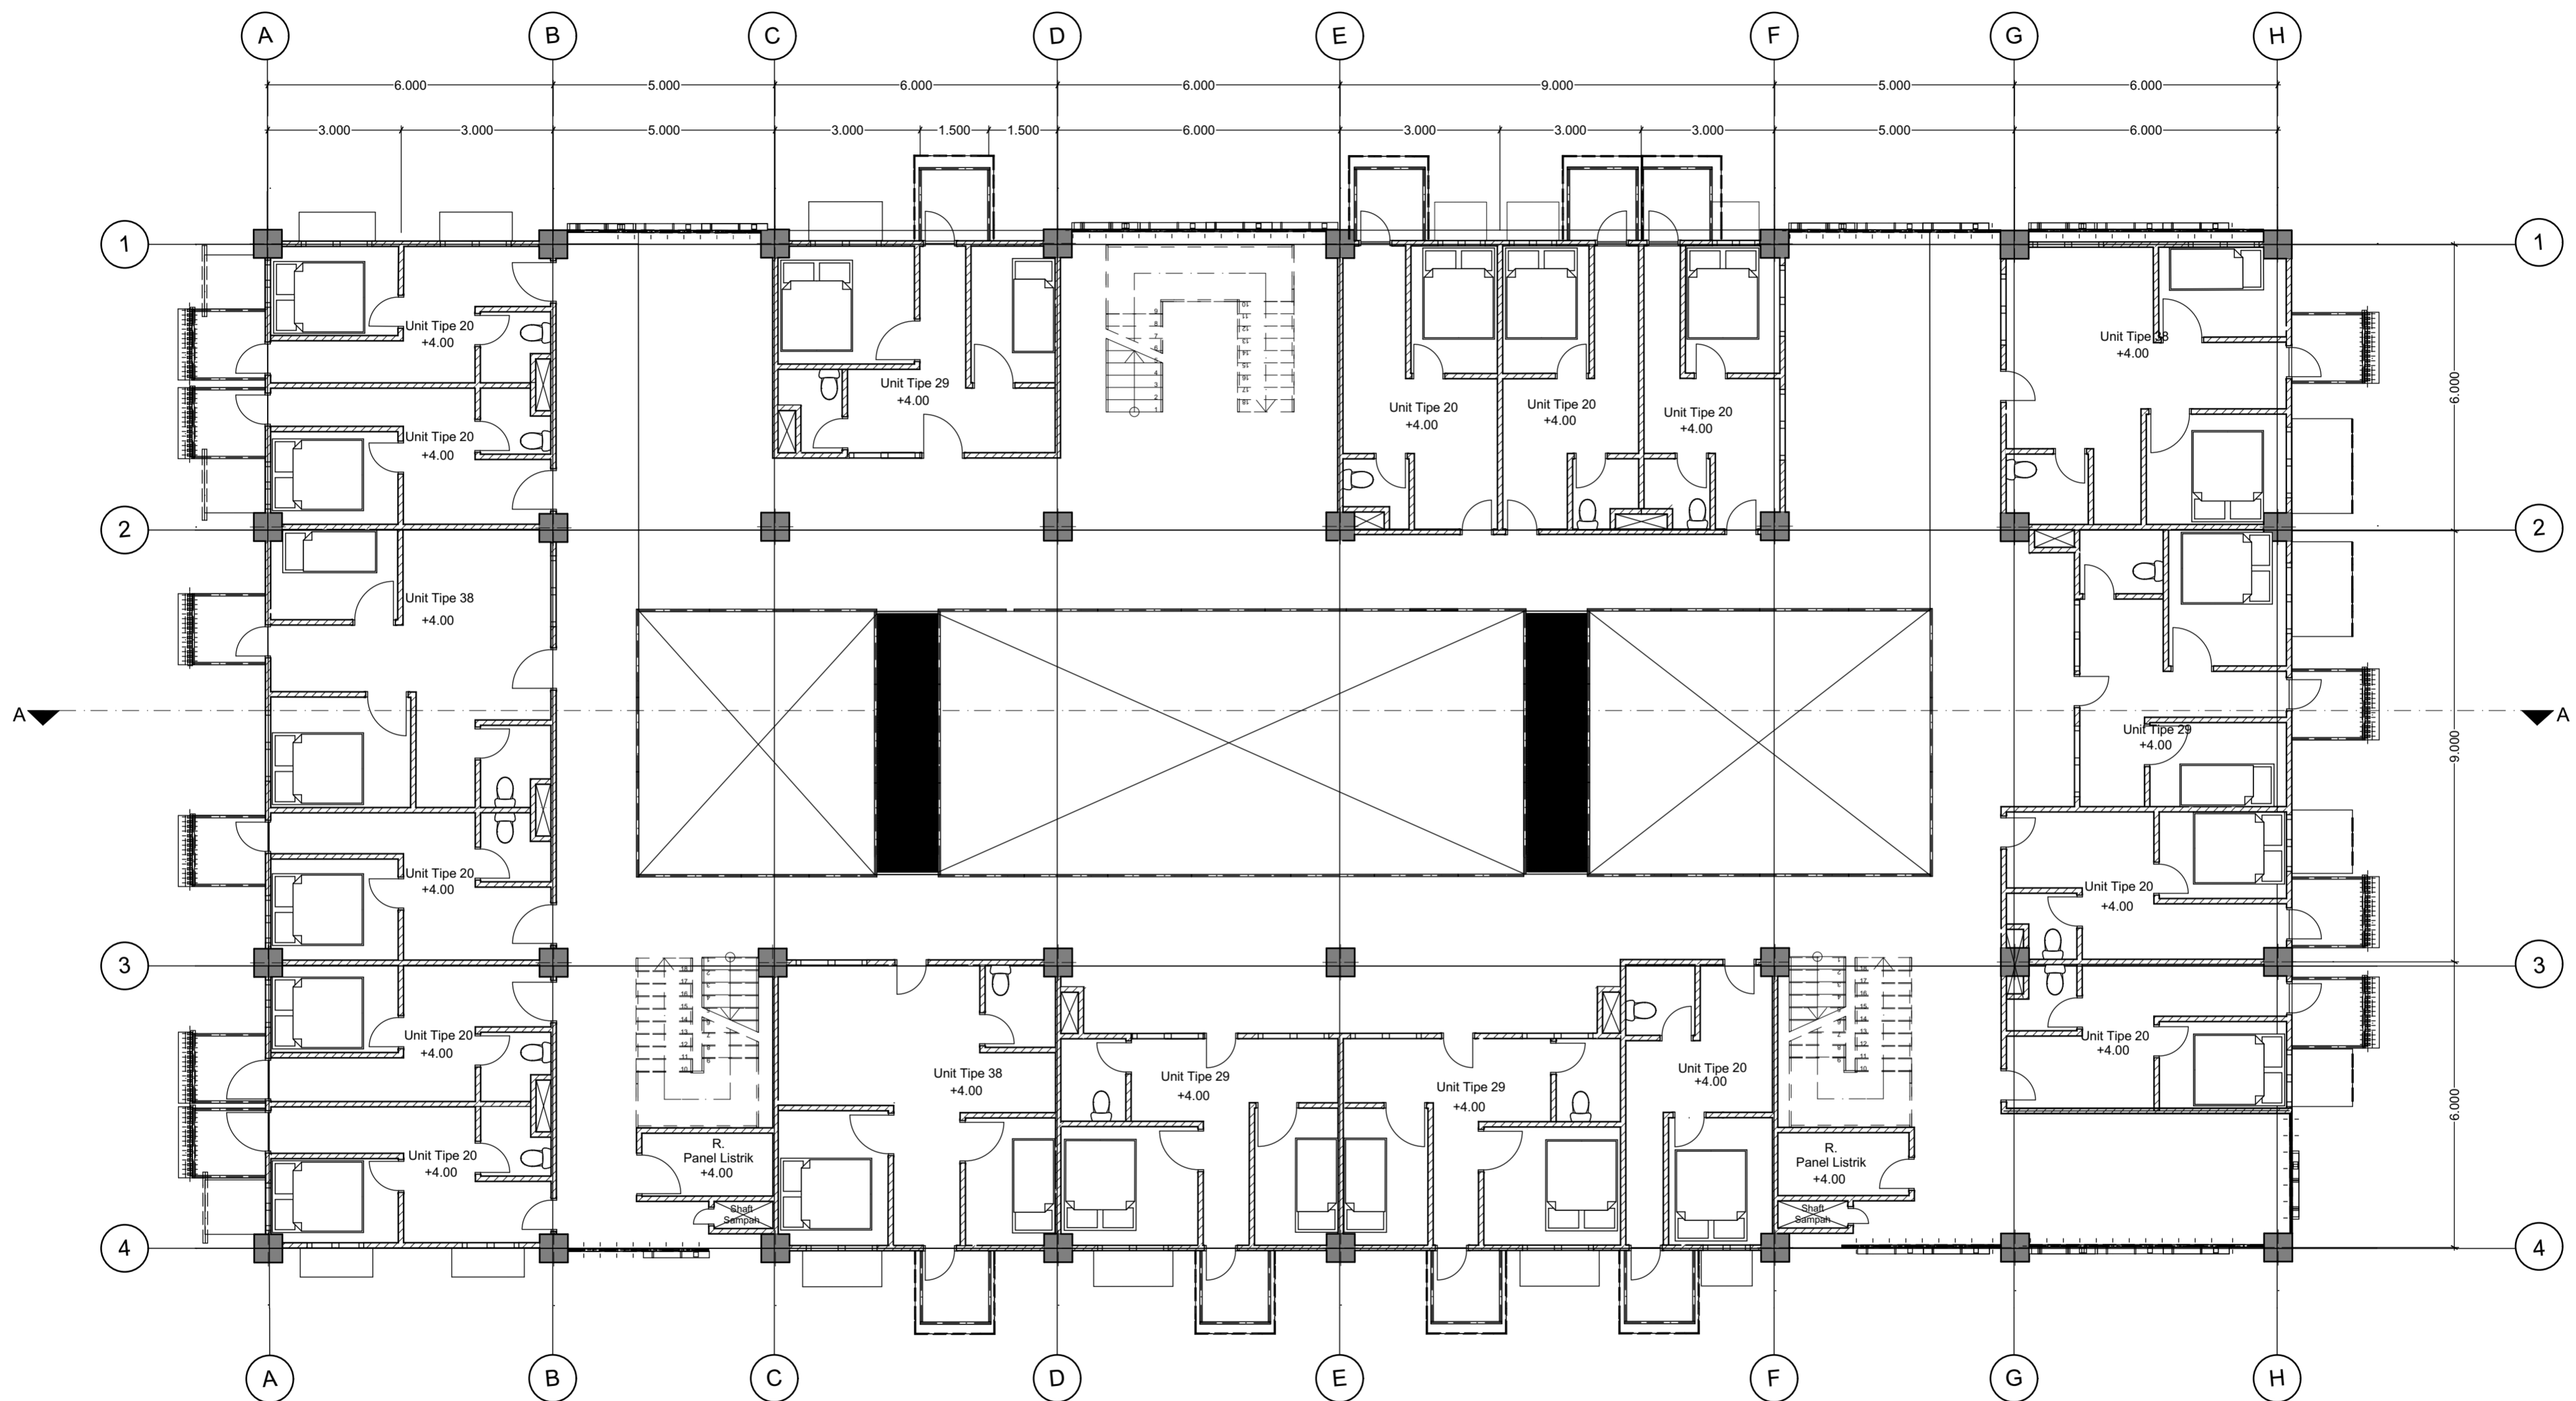

BACHELOR FINAL PROJECT
DEPARTMENT OF ARCHITECTURE
FACULTY OF CIVIL ENGINEERING AND PLANNING
UNIVERSITAS ISLAM INDONESIA

PROJECT NAME
KAMPUNG VERTIKAL
DI PRAWIRODIRJAN,
YOGYAKARTA
Dengan Pendekatan
ArsitekturEkologis

LOCATION
Prawirodirjan,
Yogyakarta

DRAWING TITLE
DENAH LANTAI 1
GEDUNG A

DRAWING CODE
A.01.4

SCALE
1:100

DRAWING BY
Nisrina Retno Nur Aziza
14512035

LECTURER 1
Ir. Rini Darmawati, M.T

LECTURER 2
Dyah Hendrawati, S.T., M.Sc.

PAGE
2

TOTAL PAGE