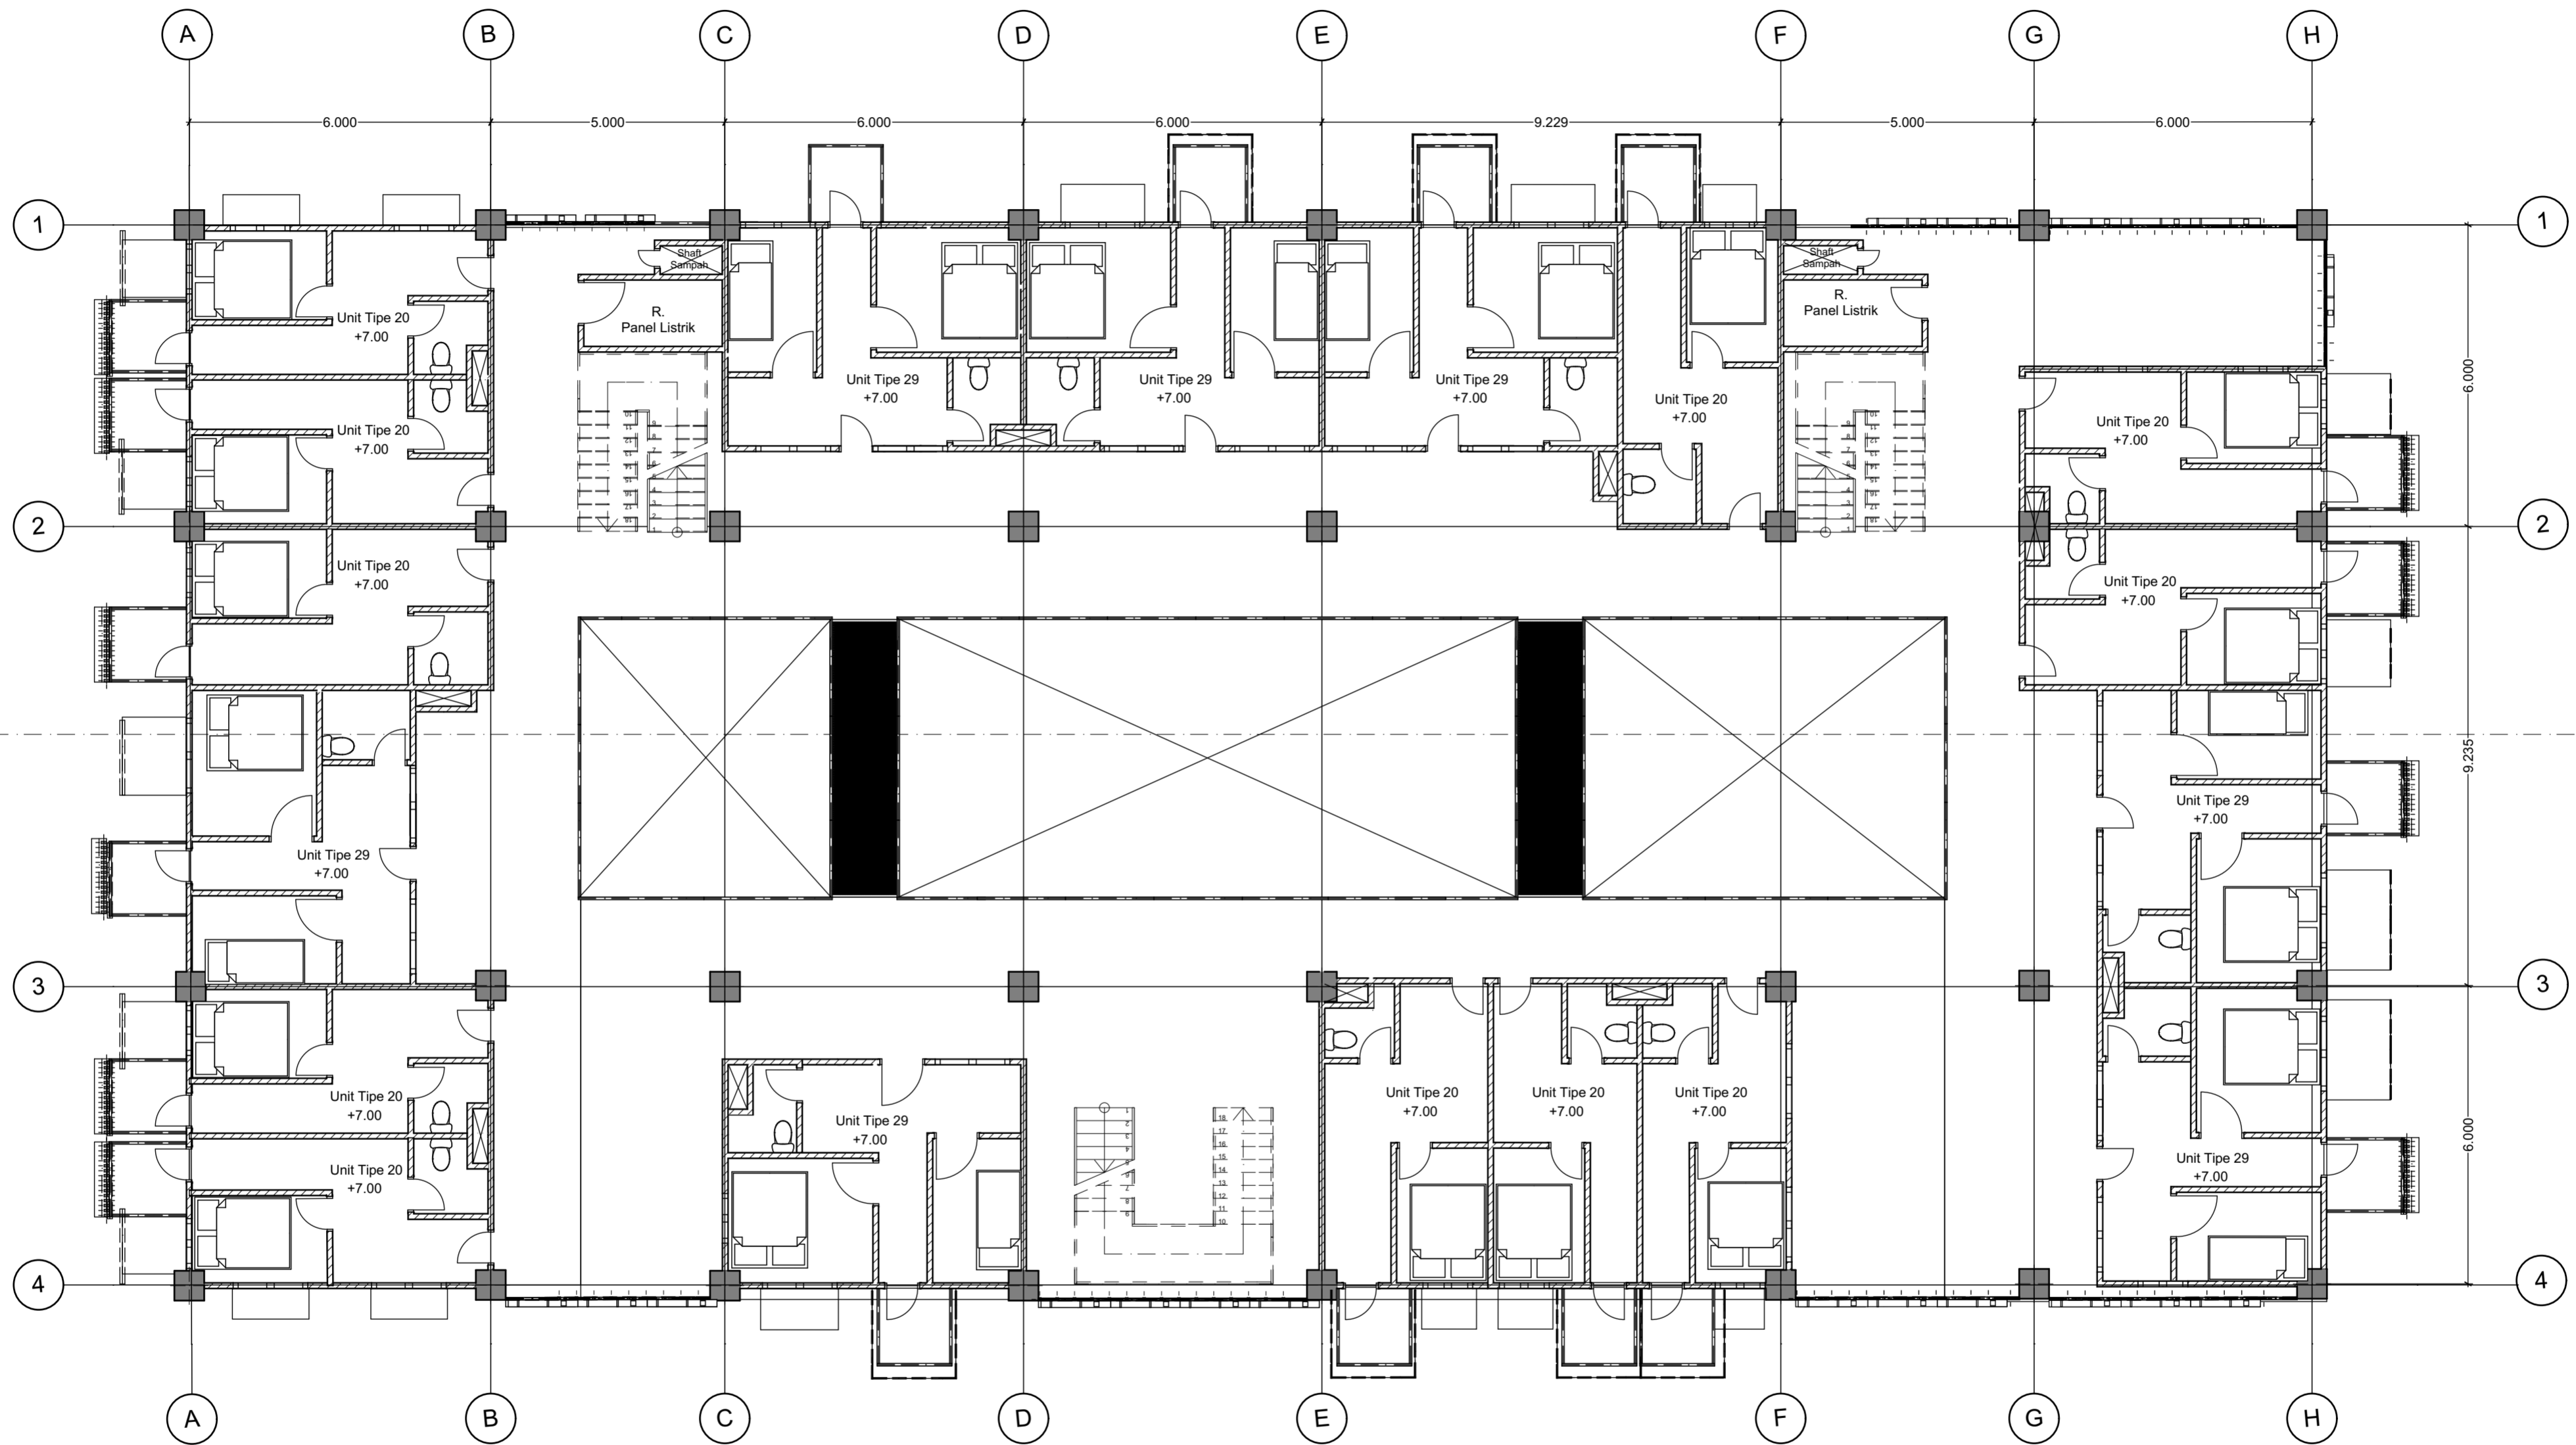

BACHELOR FINAL PROJECT
DEPARTMENT OF ARCHITECTURE
FACULTY OF CIVIL ENGINEERING AND PLANNING
UNIVERSITAS ISLAM INDONESIA

PROJECT NAME
KAMPUNG VERTIKAL
DI PRAWIRODIRJAN,
YOGYAKARTA
Dengan Pendekatan
Arsitektur Ekologis

LOCATION
Prawirodirjan,
Yogyakarta

DRAWING TITLE
DENAH LANTAI 2
GEDUNG B

DRAWING CODE
A.01.10

SCALE
1:100

DRAWING BY
Nisrina Retno Nur Aziza
14512035

LECTURER 1
Ir. Rini Darmawati, M.T

LECTURER 2
Dyah Hendrawati, S.T., M.Sc.

PAGE
7

TOTAL PAGE