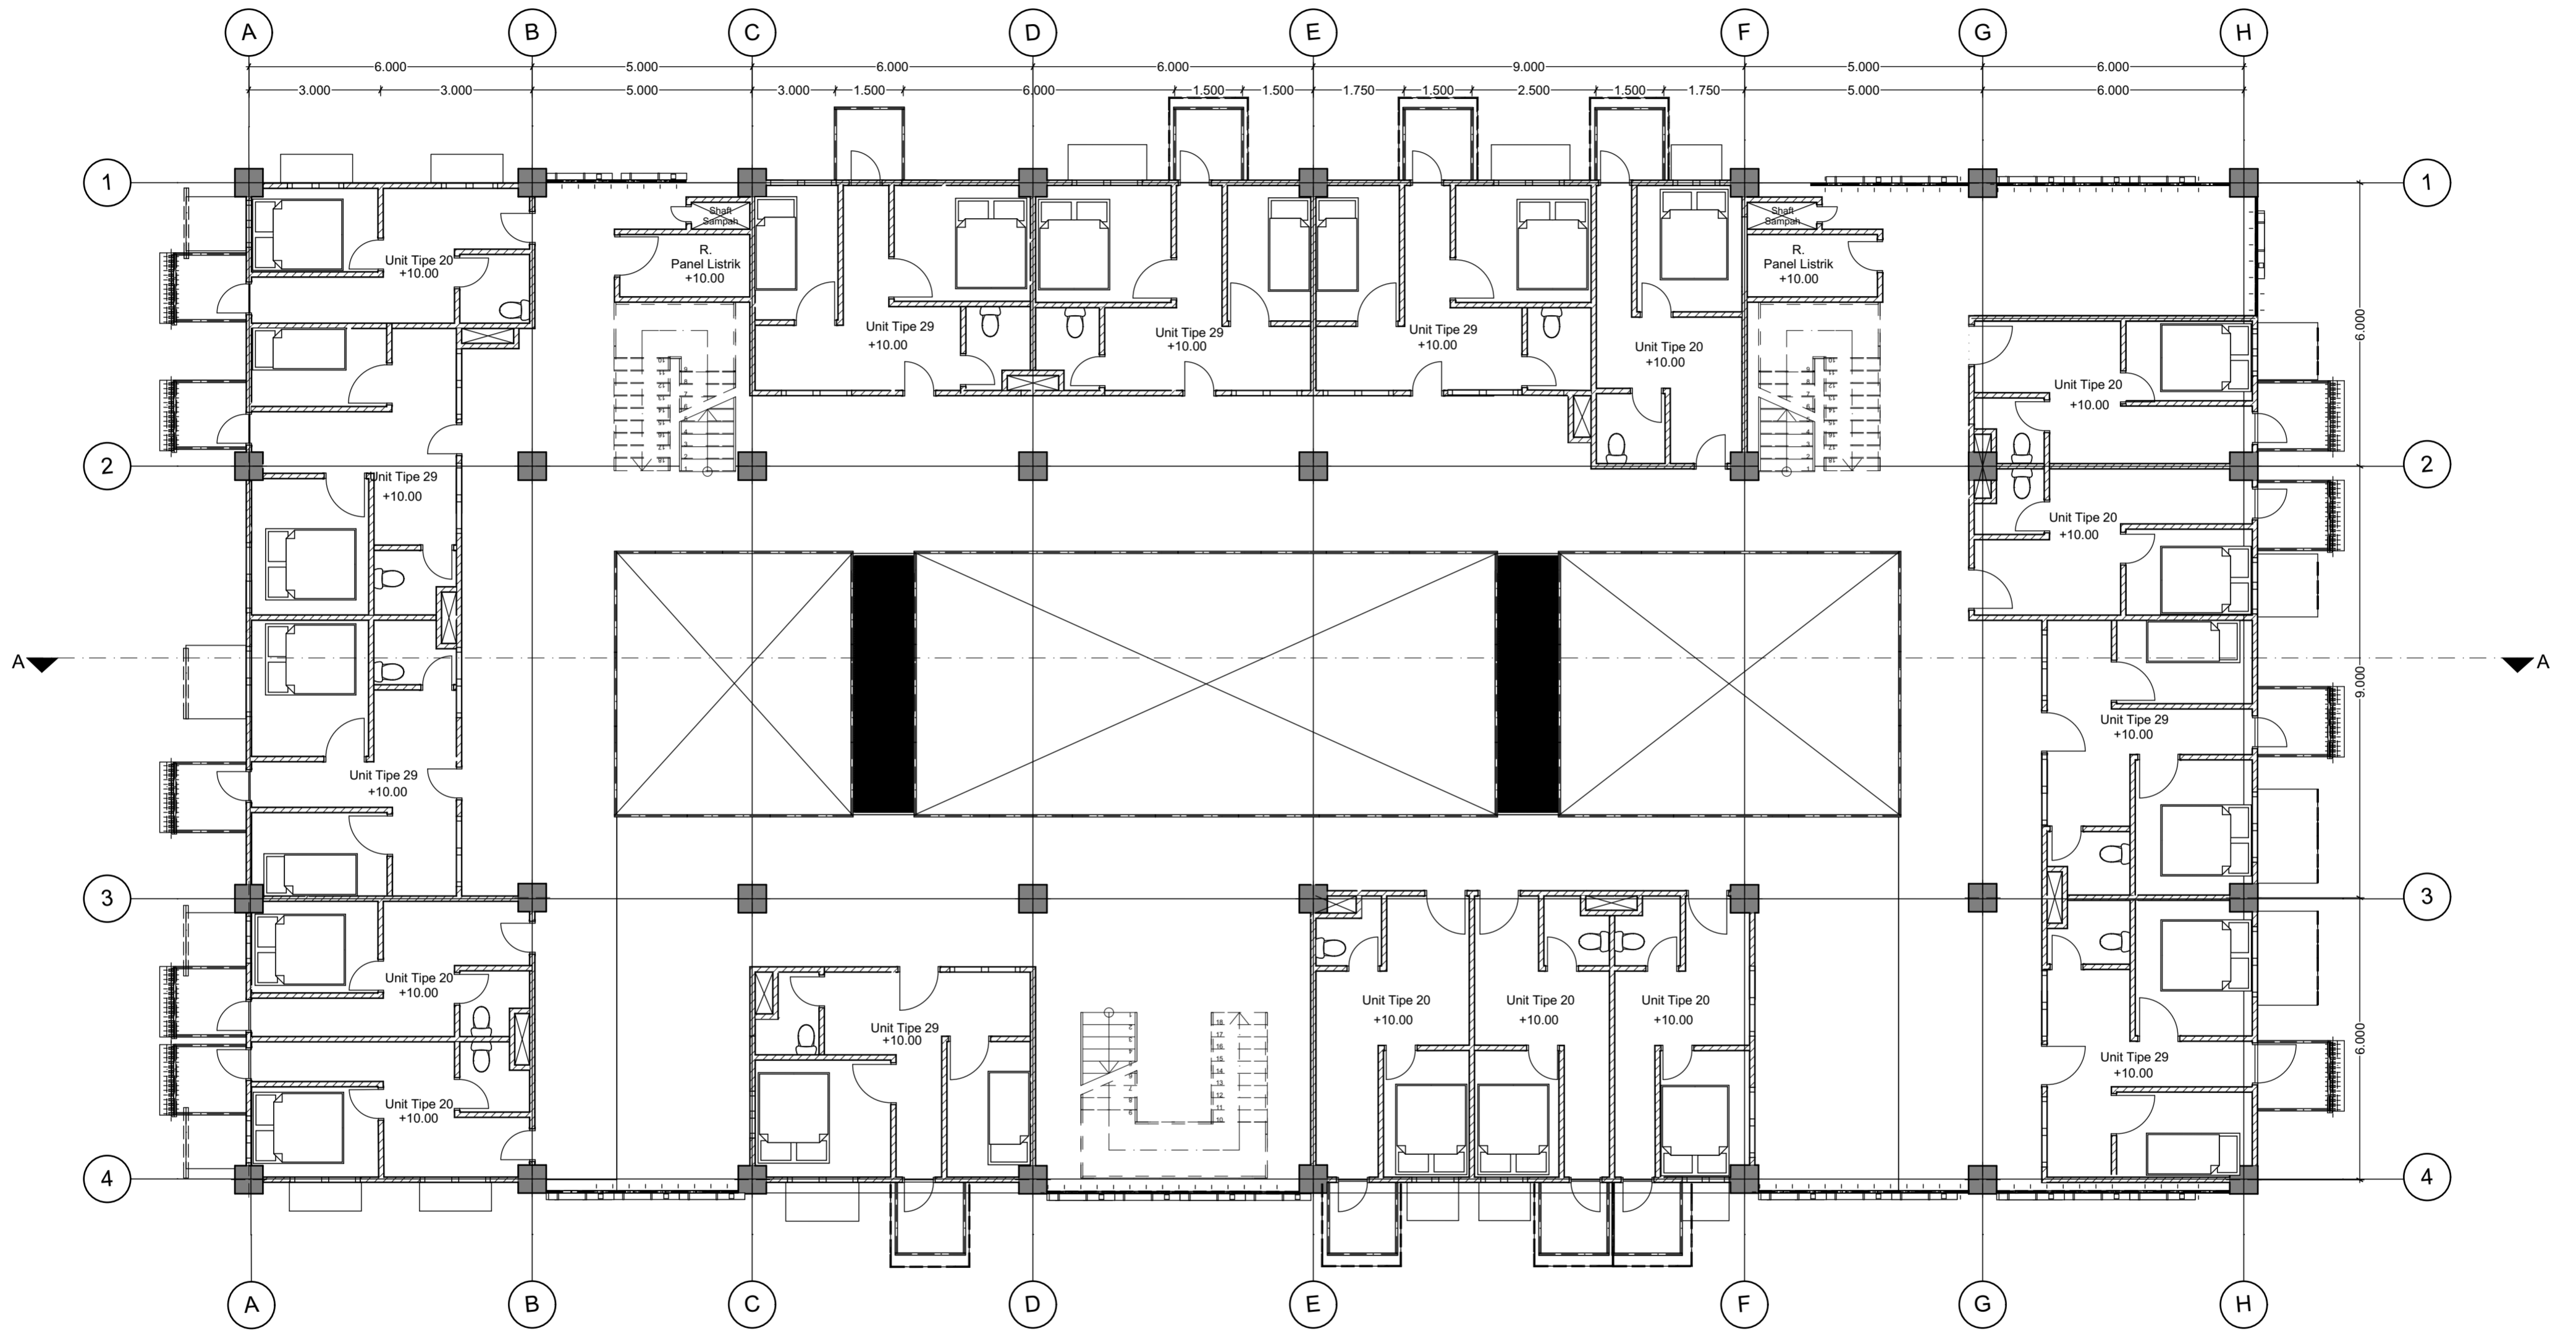

BACHELOR FINAL PROJECT
DEPARTMENT OF ARCHITECTURE
FACULTY OF CIVIL ENGINEERING AND PLANNING
UNIVERSITAS ISLAM INDONESIA

PROJECT NAME
KAMPUNG VERTIKAL
DI PRAWIRODIRJAN,
YOGYAKARTA
Dengan Pendekatan
Arsitektur Ekologis

LOCATION
Prawirodirjan,
Yogyakarta

DRAWING TITLE
DENAH LANTAI 3
GEDUNG B

DRAWING CODE
A.01.11

SCALE
1:100

DRAWING BY
Nisrina Retno Nur Aziza
14512035

LECTURER 1
Ir. Rini Darmawati, M.T

LECTURER 2
Dyah Hendrawati, S.T., M.Sc.

PAGE
8

TOTAL PAGE