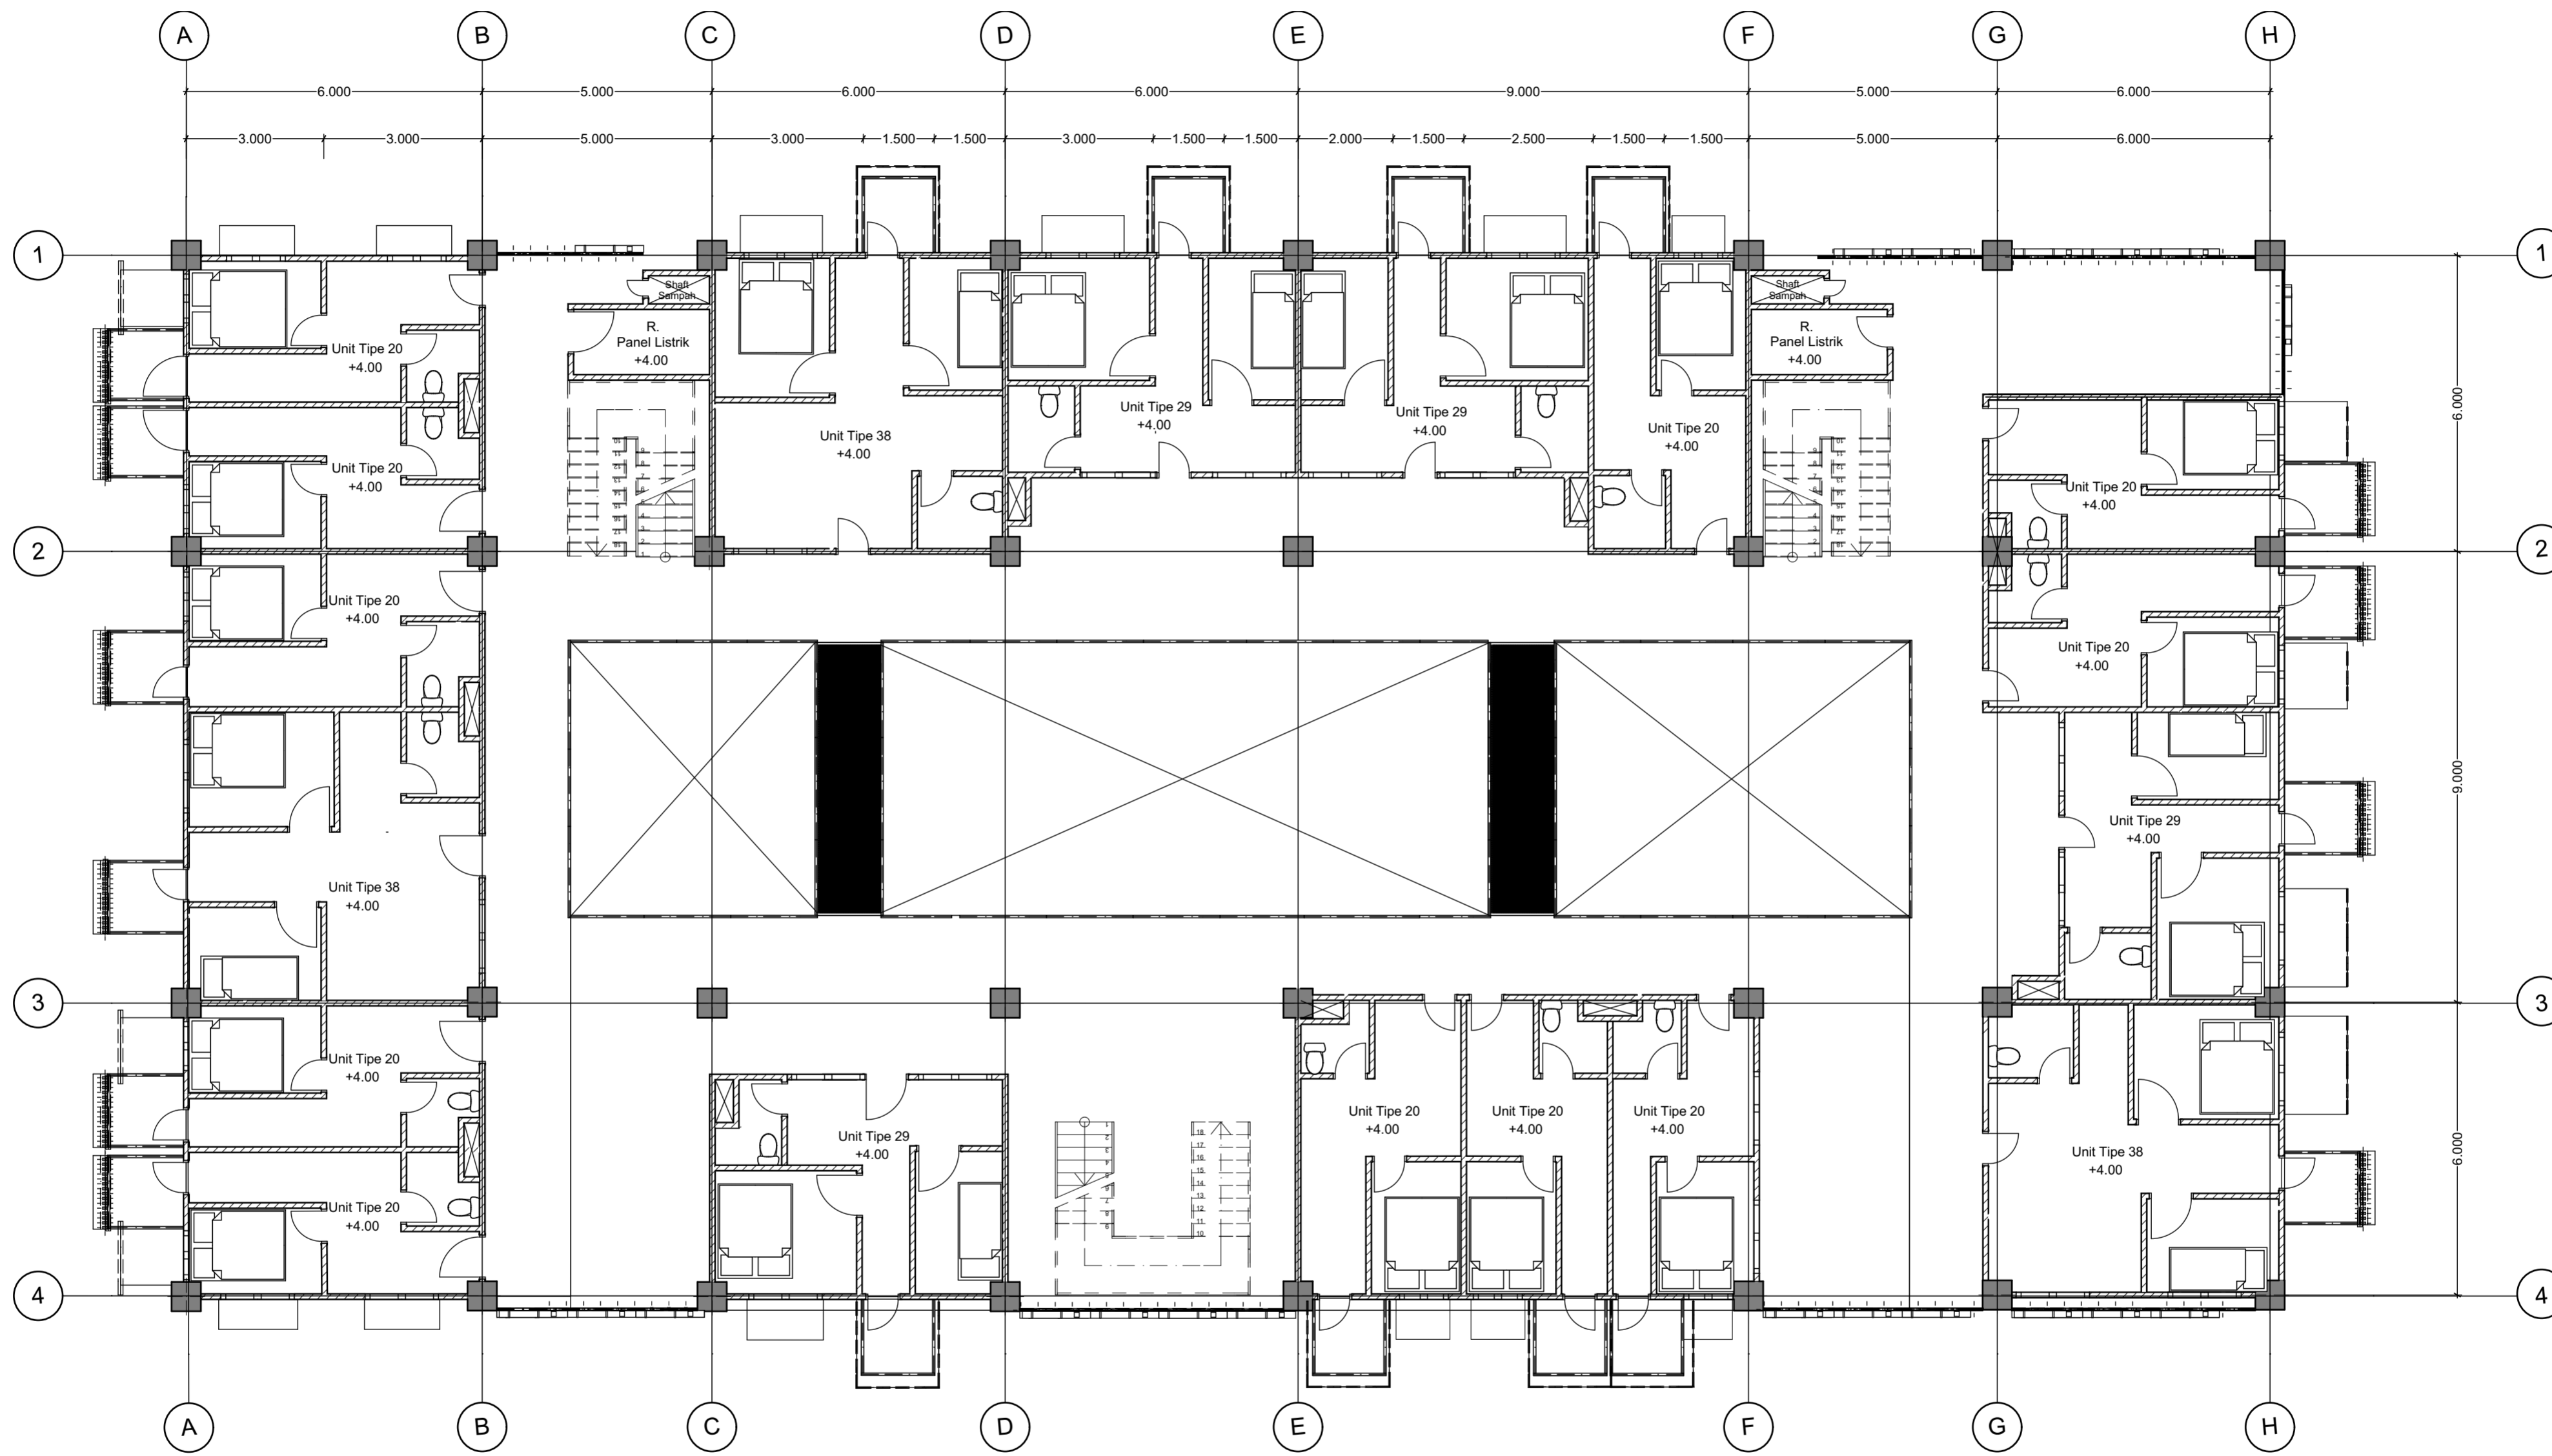

BACHELOR FINAL PROJECT
DEPARTMENT OF ARCHITECTURE
FACULTY OF CIVIL ENGINEERING AND PLANNING
UNIVERSITAS ISLAM INDONESIA

PROJECT NAME
KAMPUNG VERTIKAL
DI PRAWIRODIRJAN,
YOGYAKARTA
Dengan Pendekatan
Arsitektur Ekologis

LOCATION
Prawirodirjan,
Yogyakarta

DRAWING TITLE	DRAWING CODE	SCALE	DRAWING BY	LECTURER 1	LECTURER 2	PAGE	TOTAL PAGE
DENAH LANTAI 1 GEDUNG B	A.01.9	1:100	Nisrina Retno Nur Aziza 14512035	Ir. Rini Darmawati, M.T	Dyah Hendrawati, S.T., M.Sc.	6