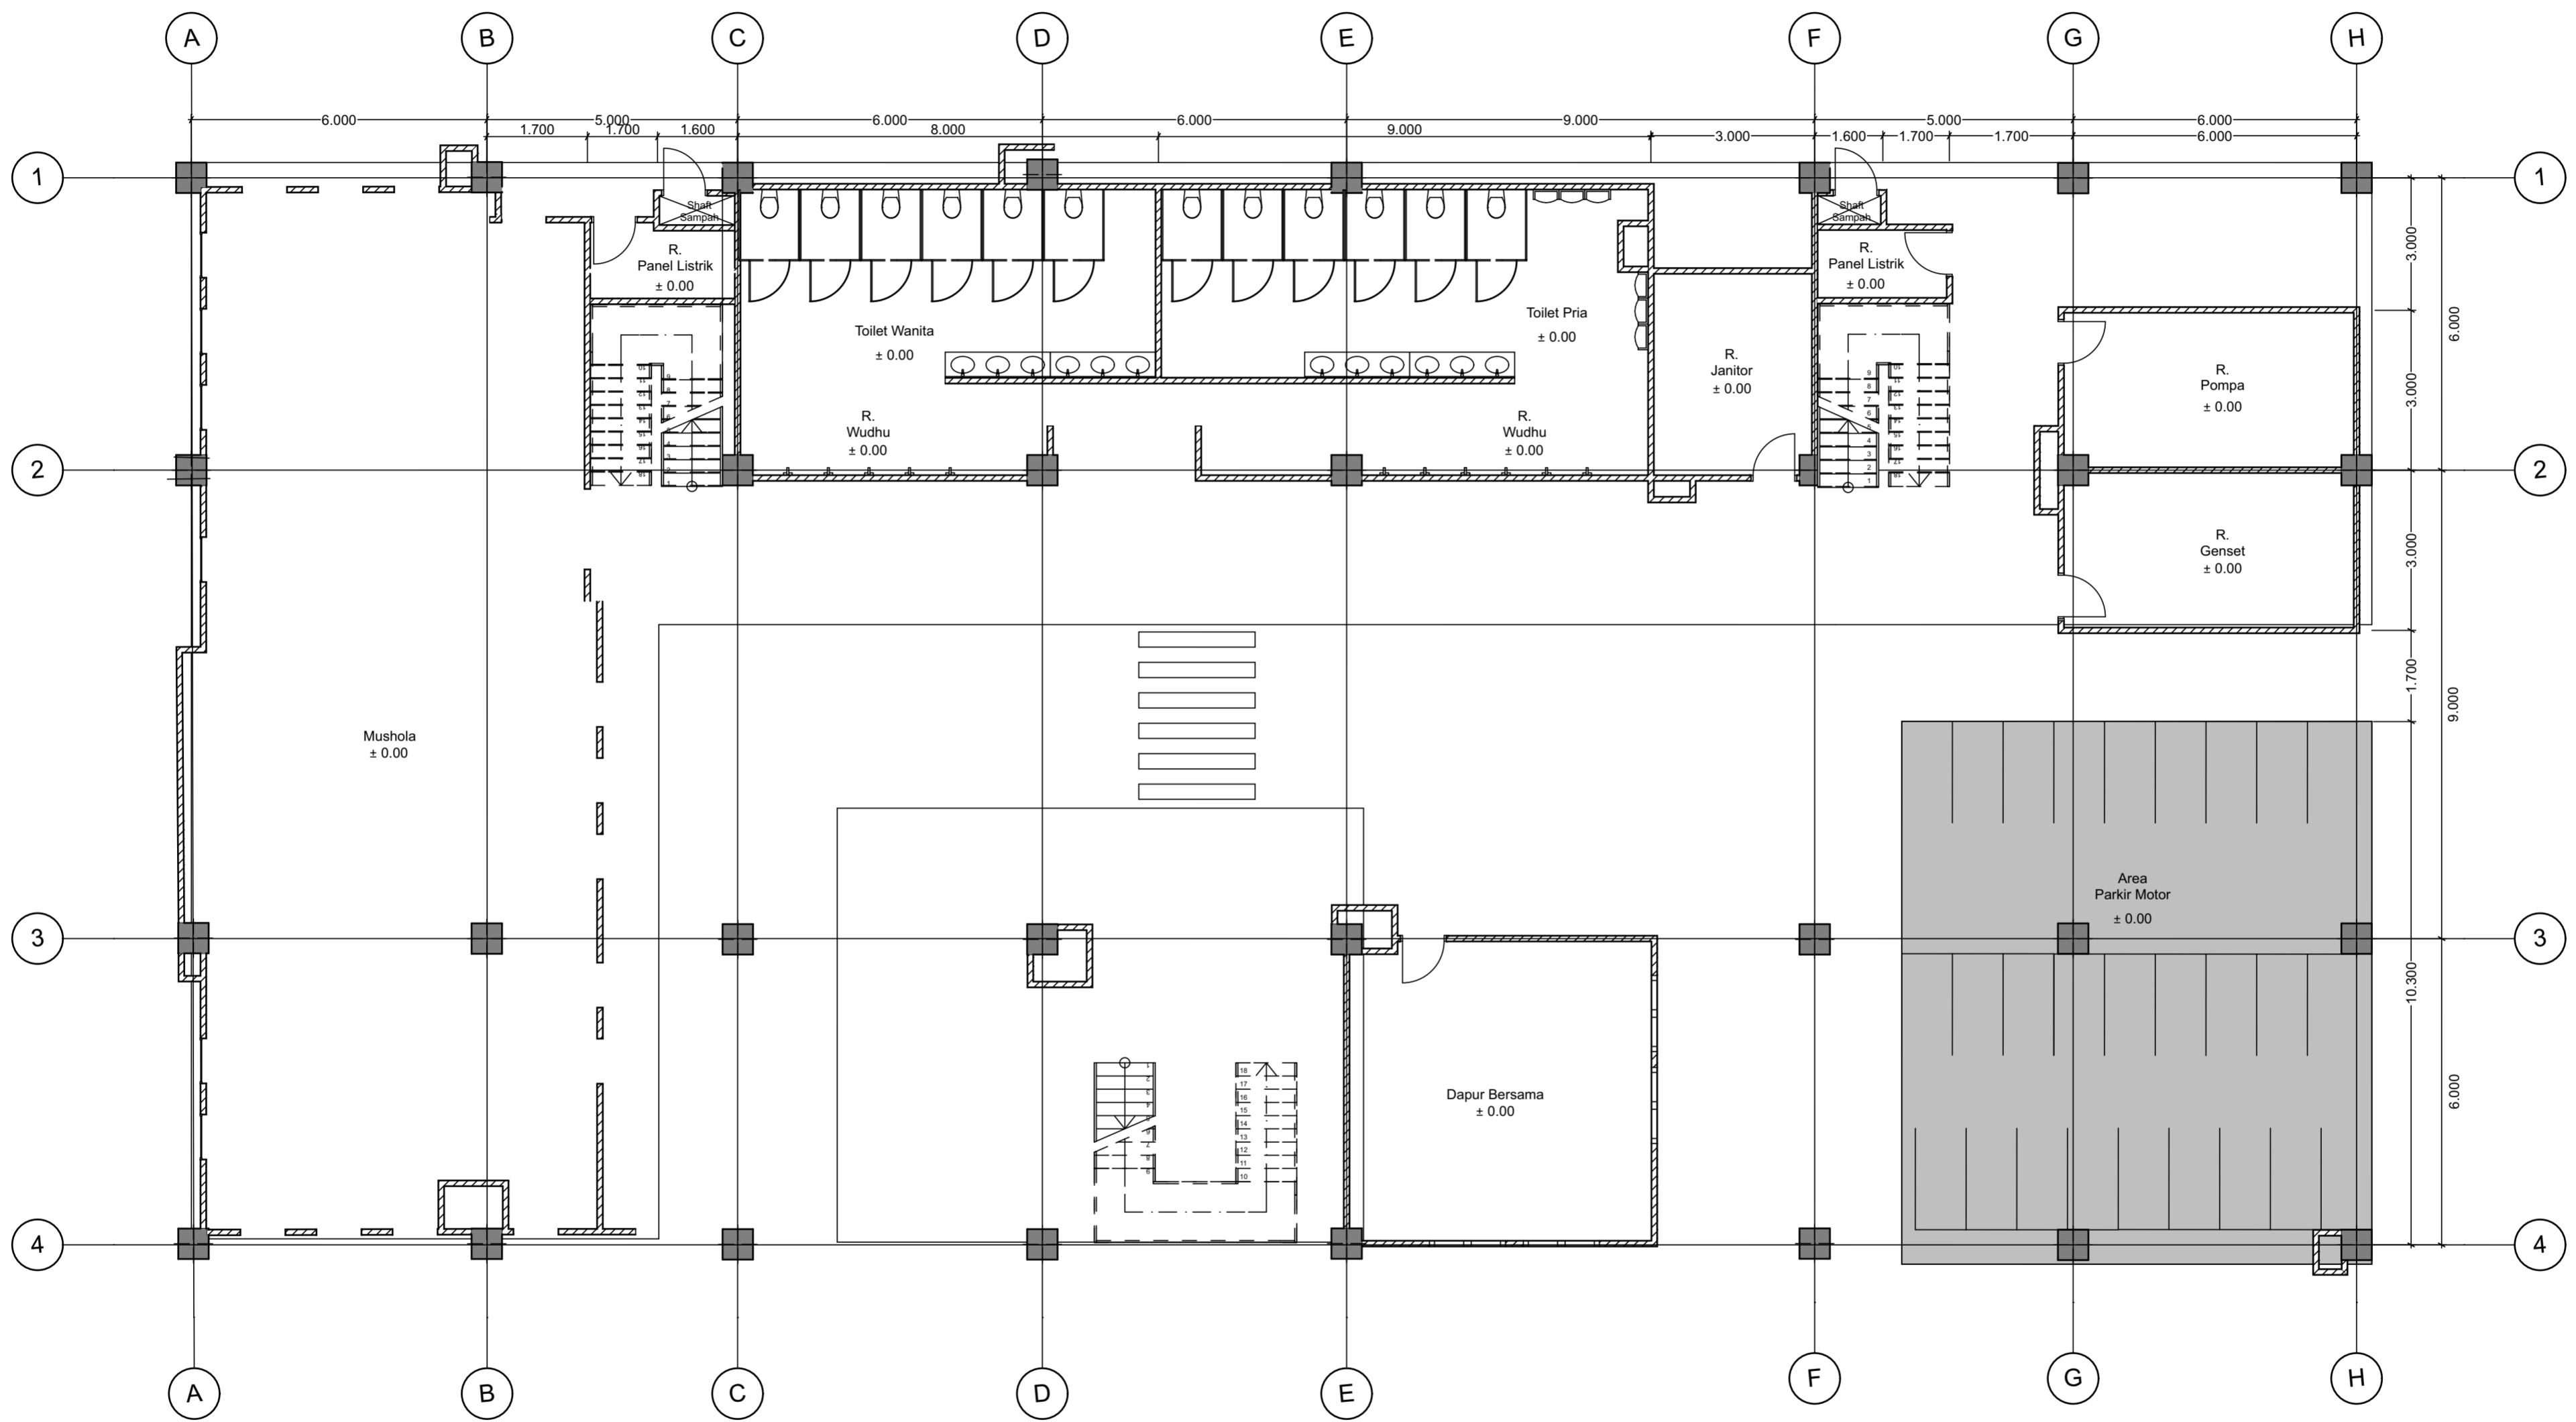

BACHELOR FINAL PROJECT DEPARTMENT OF ARCHITECTURE FACULTY OF CIVIL ENGINEERING AND PLANNING UNIVERSITAS ISLAM INDONESIA	PROJECT NAME KAMPUNG VERTIKAL DI PRAWIRODIRJAN, YOGYAKARTA Dengan Pendekatan ArsitekturEkologis	LOCATION Prawirodirjan, Yogyakarta		DRAWING TITLE DENAH LANTAI DASAR GEDUNG B	DRAWING CODE A.01.8	SCALE 1:100	DRAWING BY Nisrina Retno Nur Aziza 14512035	LECTURER 1 Ir. Rini Darmawati, M.T	LECTURER 2 Dyah Hendrawati, S.T., M.Sc.