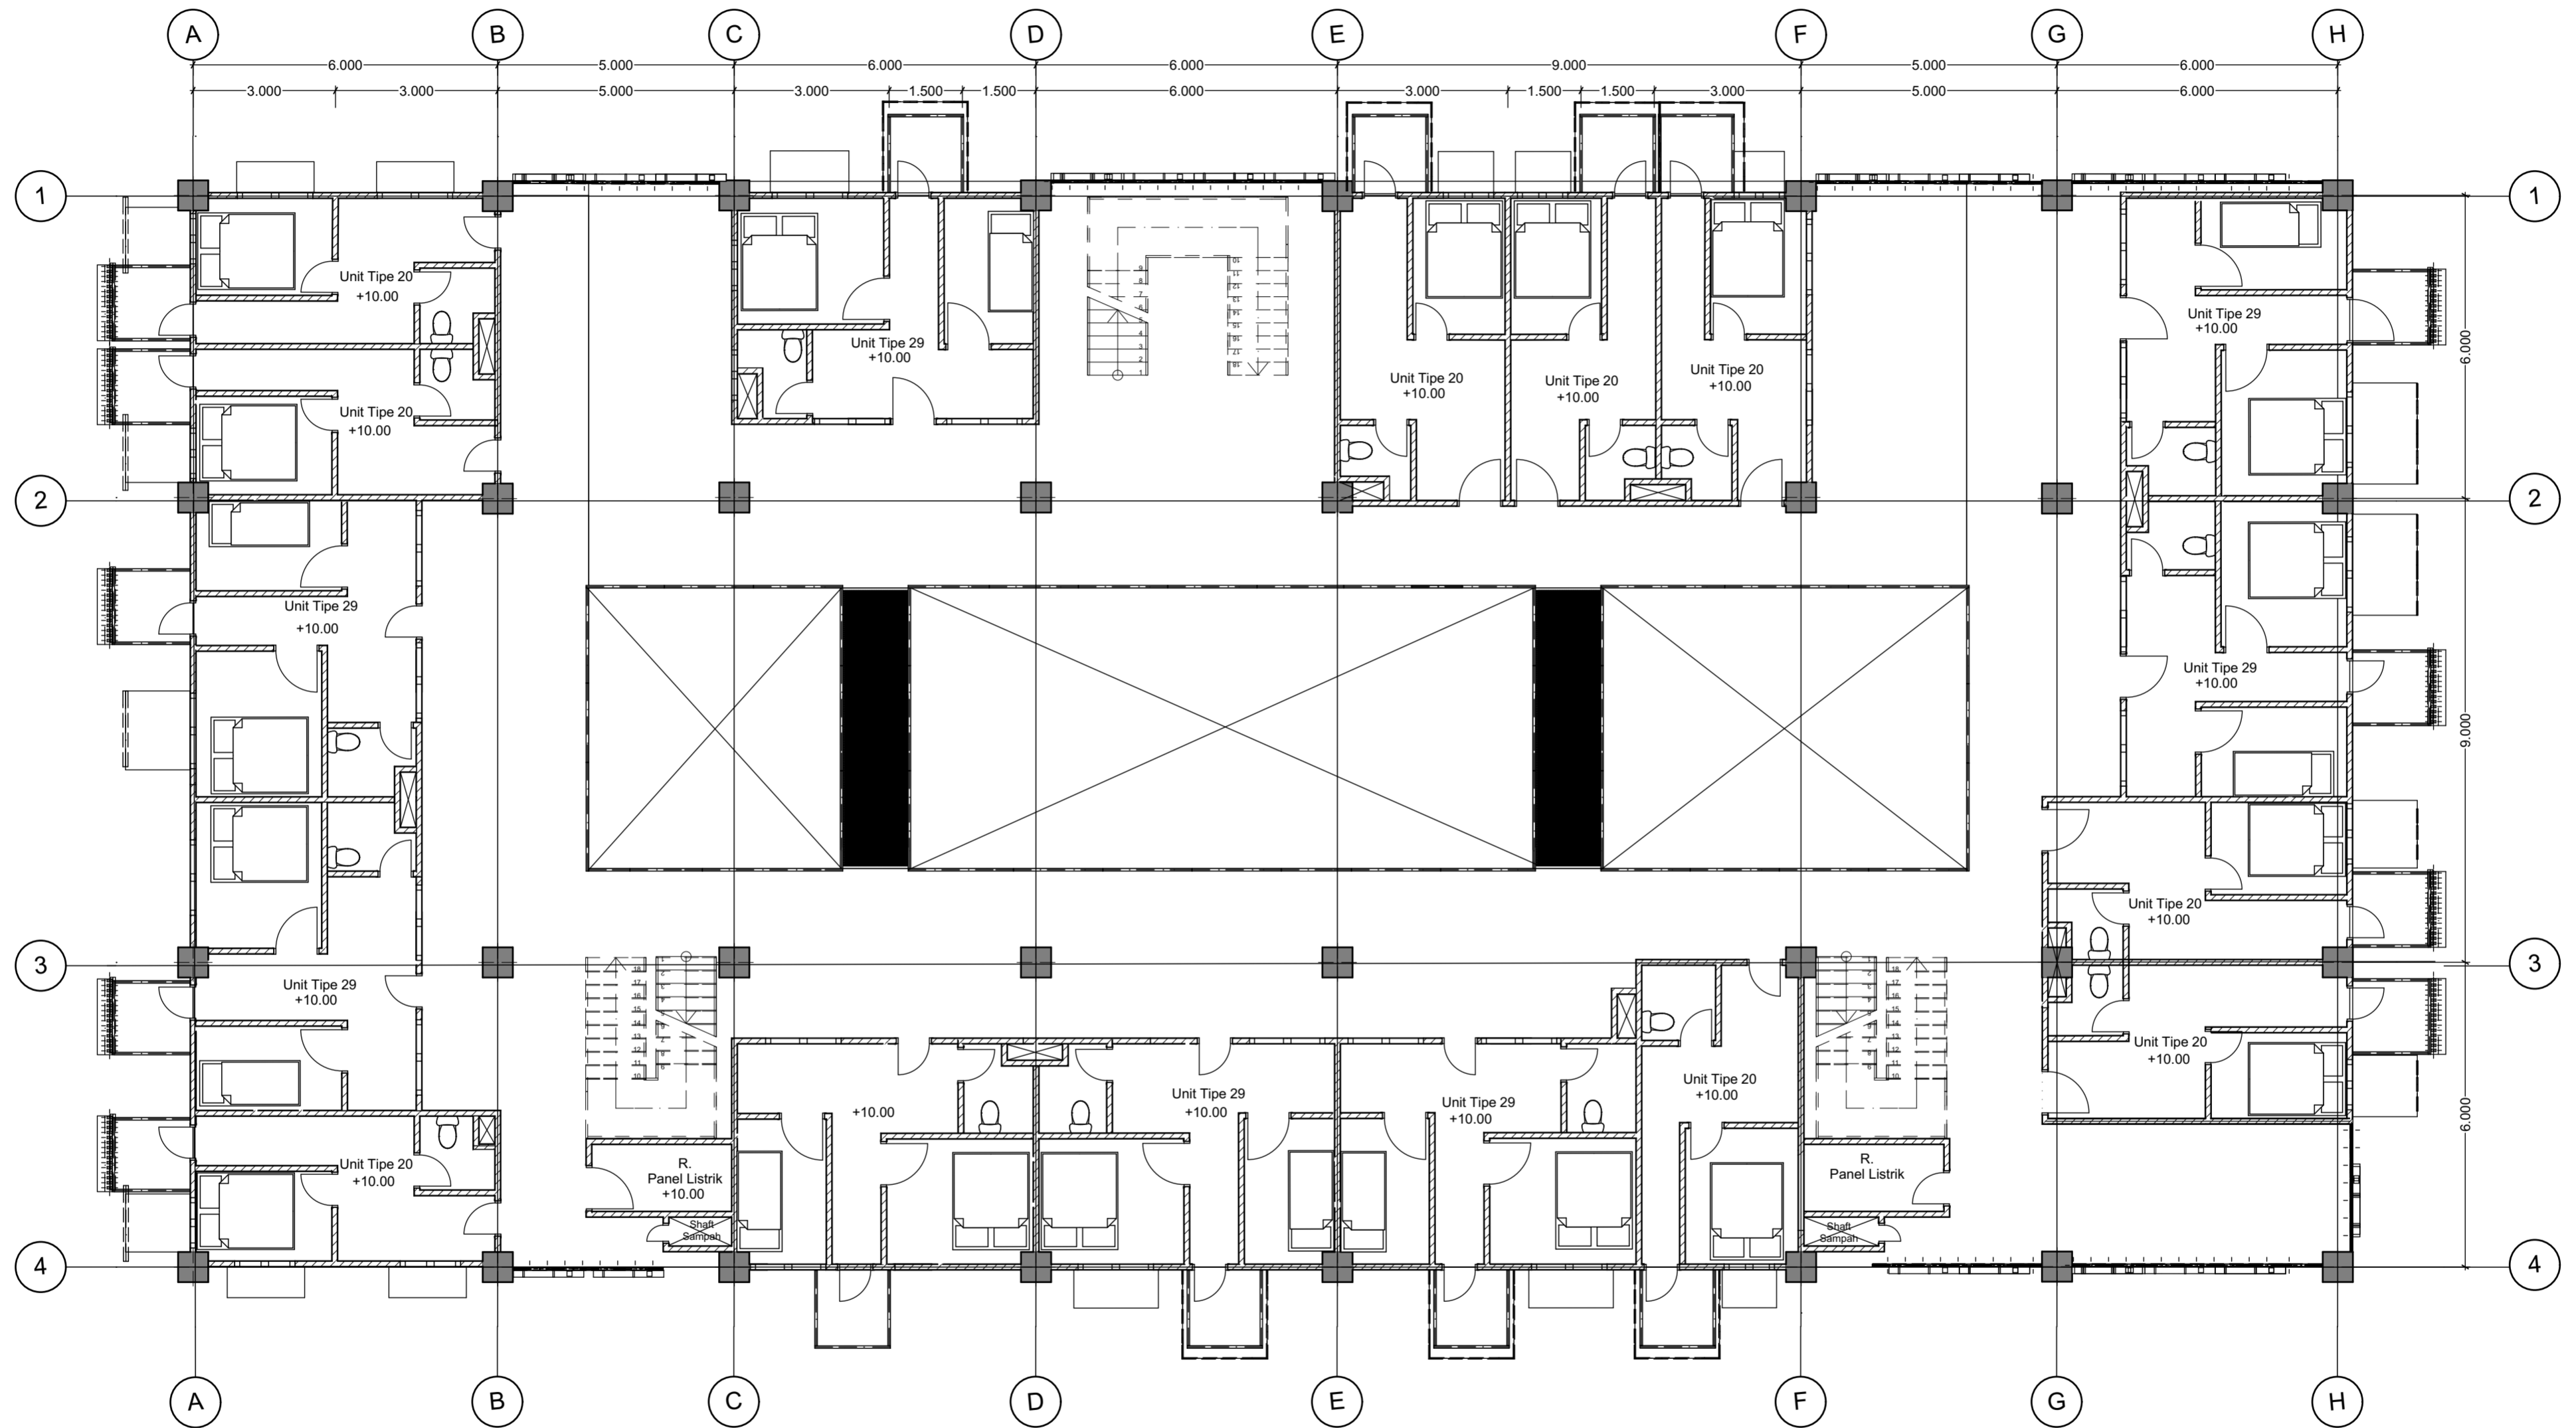

BACHELOR FINAL PROJECT
DEPARTMENT OF ARCHITECTURE
FACULTY OF CIVIL ENGINEERING AND
PLANNING
UNIVERSITAS ISLAM INDONESIA

PROJECT NAME
KAMPUNG VERTIKAL
DI PRAWIRODIRJAN,
YOGYAKARTA
Dengan Pendekatan
ArsitekturEkologis

LOCATION
Prawirodirjan,
Yogyakarta

DRAWING TITLE
DENAH LANTAI 3
GEDUNG A

DRAWING CODE
A.01.6

SCALE
1:100

DRAWING BY
Nisrina Retno Nur Aziza
14512035

LECTURER 1
Ir. Rini Darmawati, M.T

LECTURER 2
Dyah Hendrawati, S.T., M.Sc.

PAGE
4

TOTAL PAGE