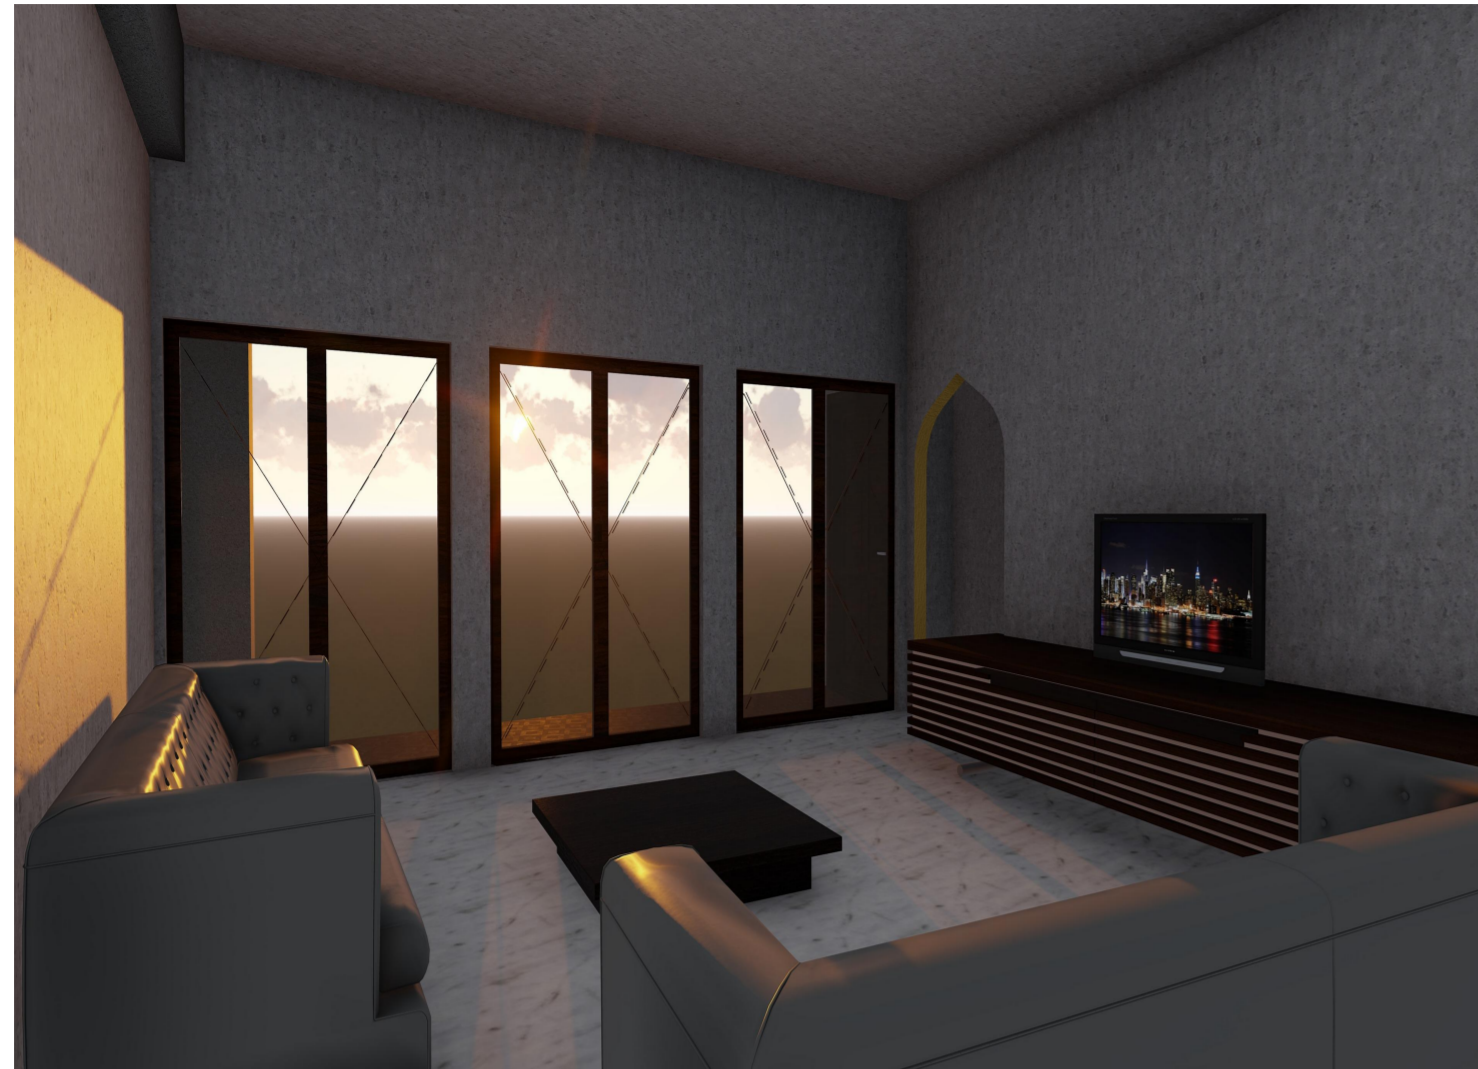

DEPARTEMET OF ARCHITECTURE

FACULTY OF CIVIL ENGINEERING AND PLANNING
ISLAMIC UNIVERSITY OF INDONESIA

BACHELOR FINAL PROJECT
SYARI'AH GARDEN
HOTEL DI JALAN
KALIURANG KM 5,5

STUDENT IDENTITY

NAME M FIKRI HIDAYAT

NUMBER 14512133

LECTURE 1

Ir. MUHAMMAD
IFTIRONI, MLA.

LECTURE 2

Ir. WIRYONO
RAHARDJO, M.Arch.

DRAWING TITLE

RENDER INTERIOR

SCALE

PAGE NO TOTAL PAGE

NOTE

ORIENTATION