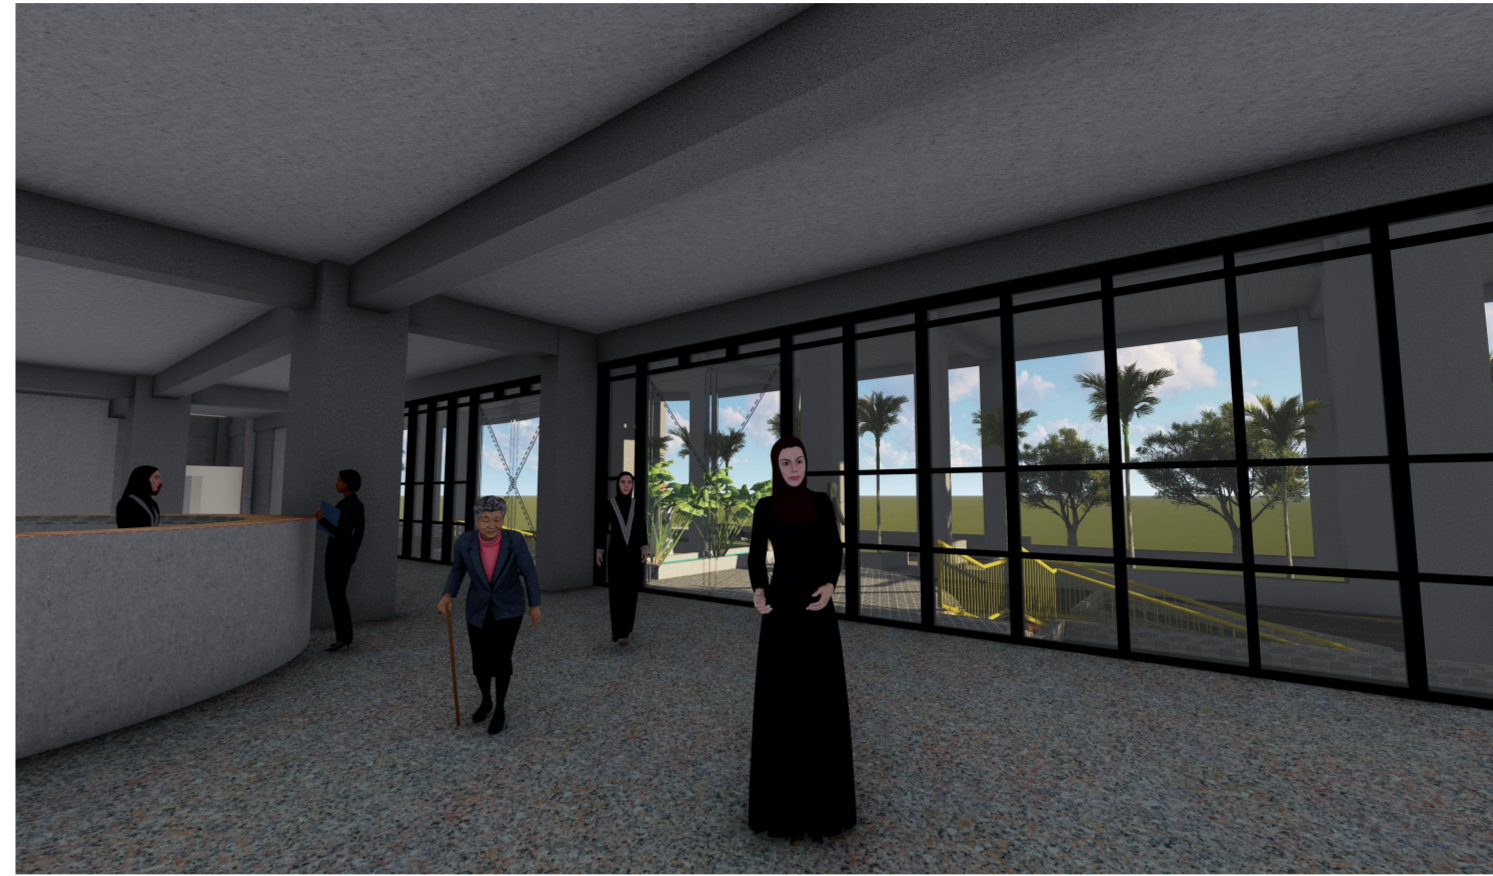

COFFE SHOP PUTRI

SCREENING TAMU PUTRA-PUTRI

SELASAR SUITE

RENDER INTERIOR

DEPARTEMET OF ARCHITECTURE

FACULTY OF CIVIL ENGINEERING AND PLANNING
ISLAMIC UNIVERSITY OF INDONESIA

BACHELOR FINAL PROJECT
SYARI'AH GARDEN
HOTEL DI JALAN
KALIURANG KM 5,5