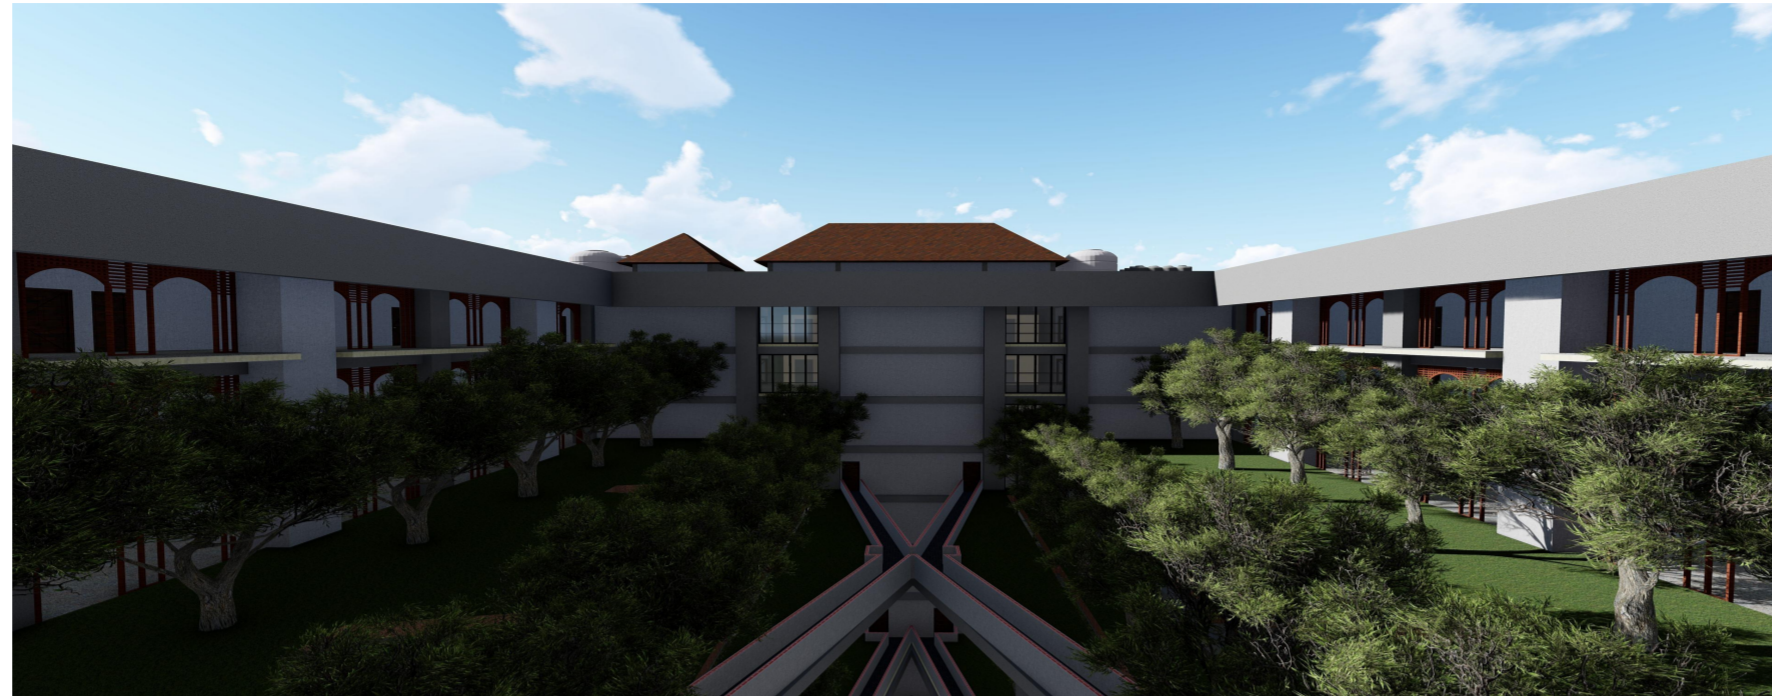

GARDEN

RENDER EKSTERIOR

DEPARTEMET OF ARCHITECTURE

FACULTY OF CIVIL ENGINEERING AND PLANNING
ISLAMIC UNIVERSITY OF INDONESIA

BACHELOR FINAL PROJECT
SYARIAH GARDEN
HOTEL DI JALAN
KALIURANG KM 5,5

STUDENT IDENTITY

NAME	M FIKRI HIDAYAT

NUMBER	14512133

LECTURE 1

Ir. MUHAMMAD
IFTIRONI, MLA.

LECTURE 2

Ir. WIRYONO
RAHARDJO, M.Arch.

DRAWING TITLE

RENDER EKSTERIOR

SCALE

PAGE NO	TOTAL PAGE

NOTE

ORIENTATION