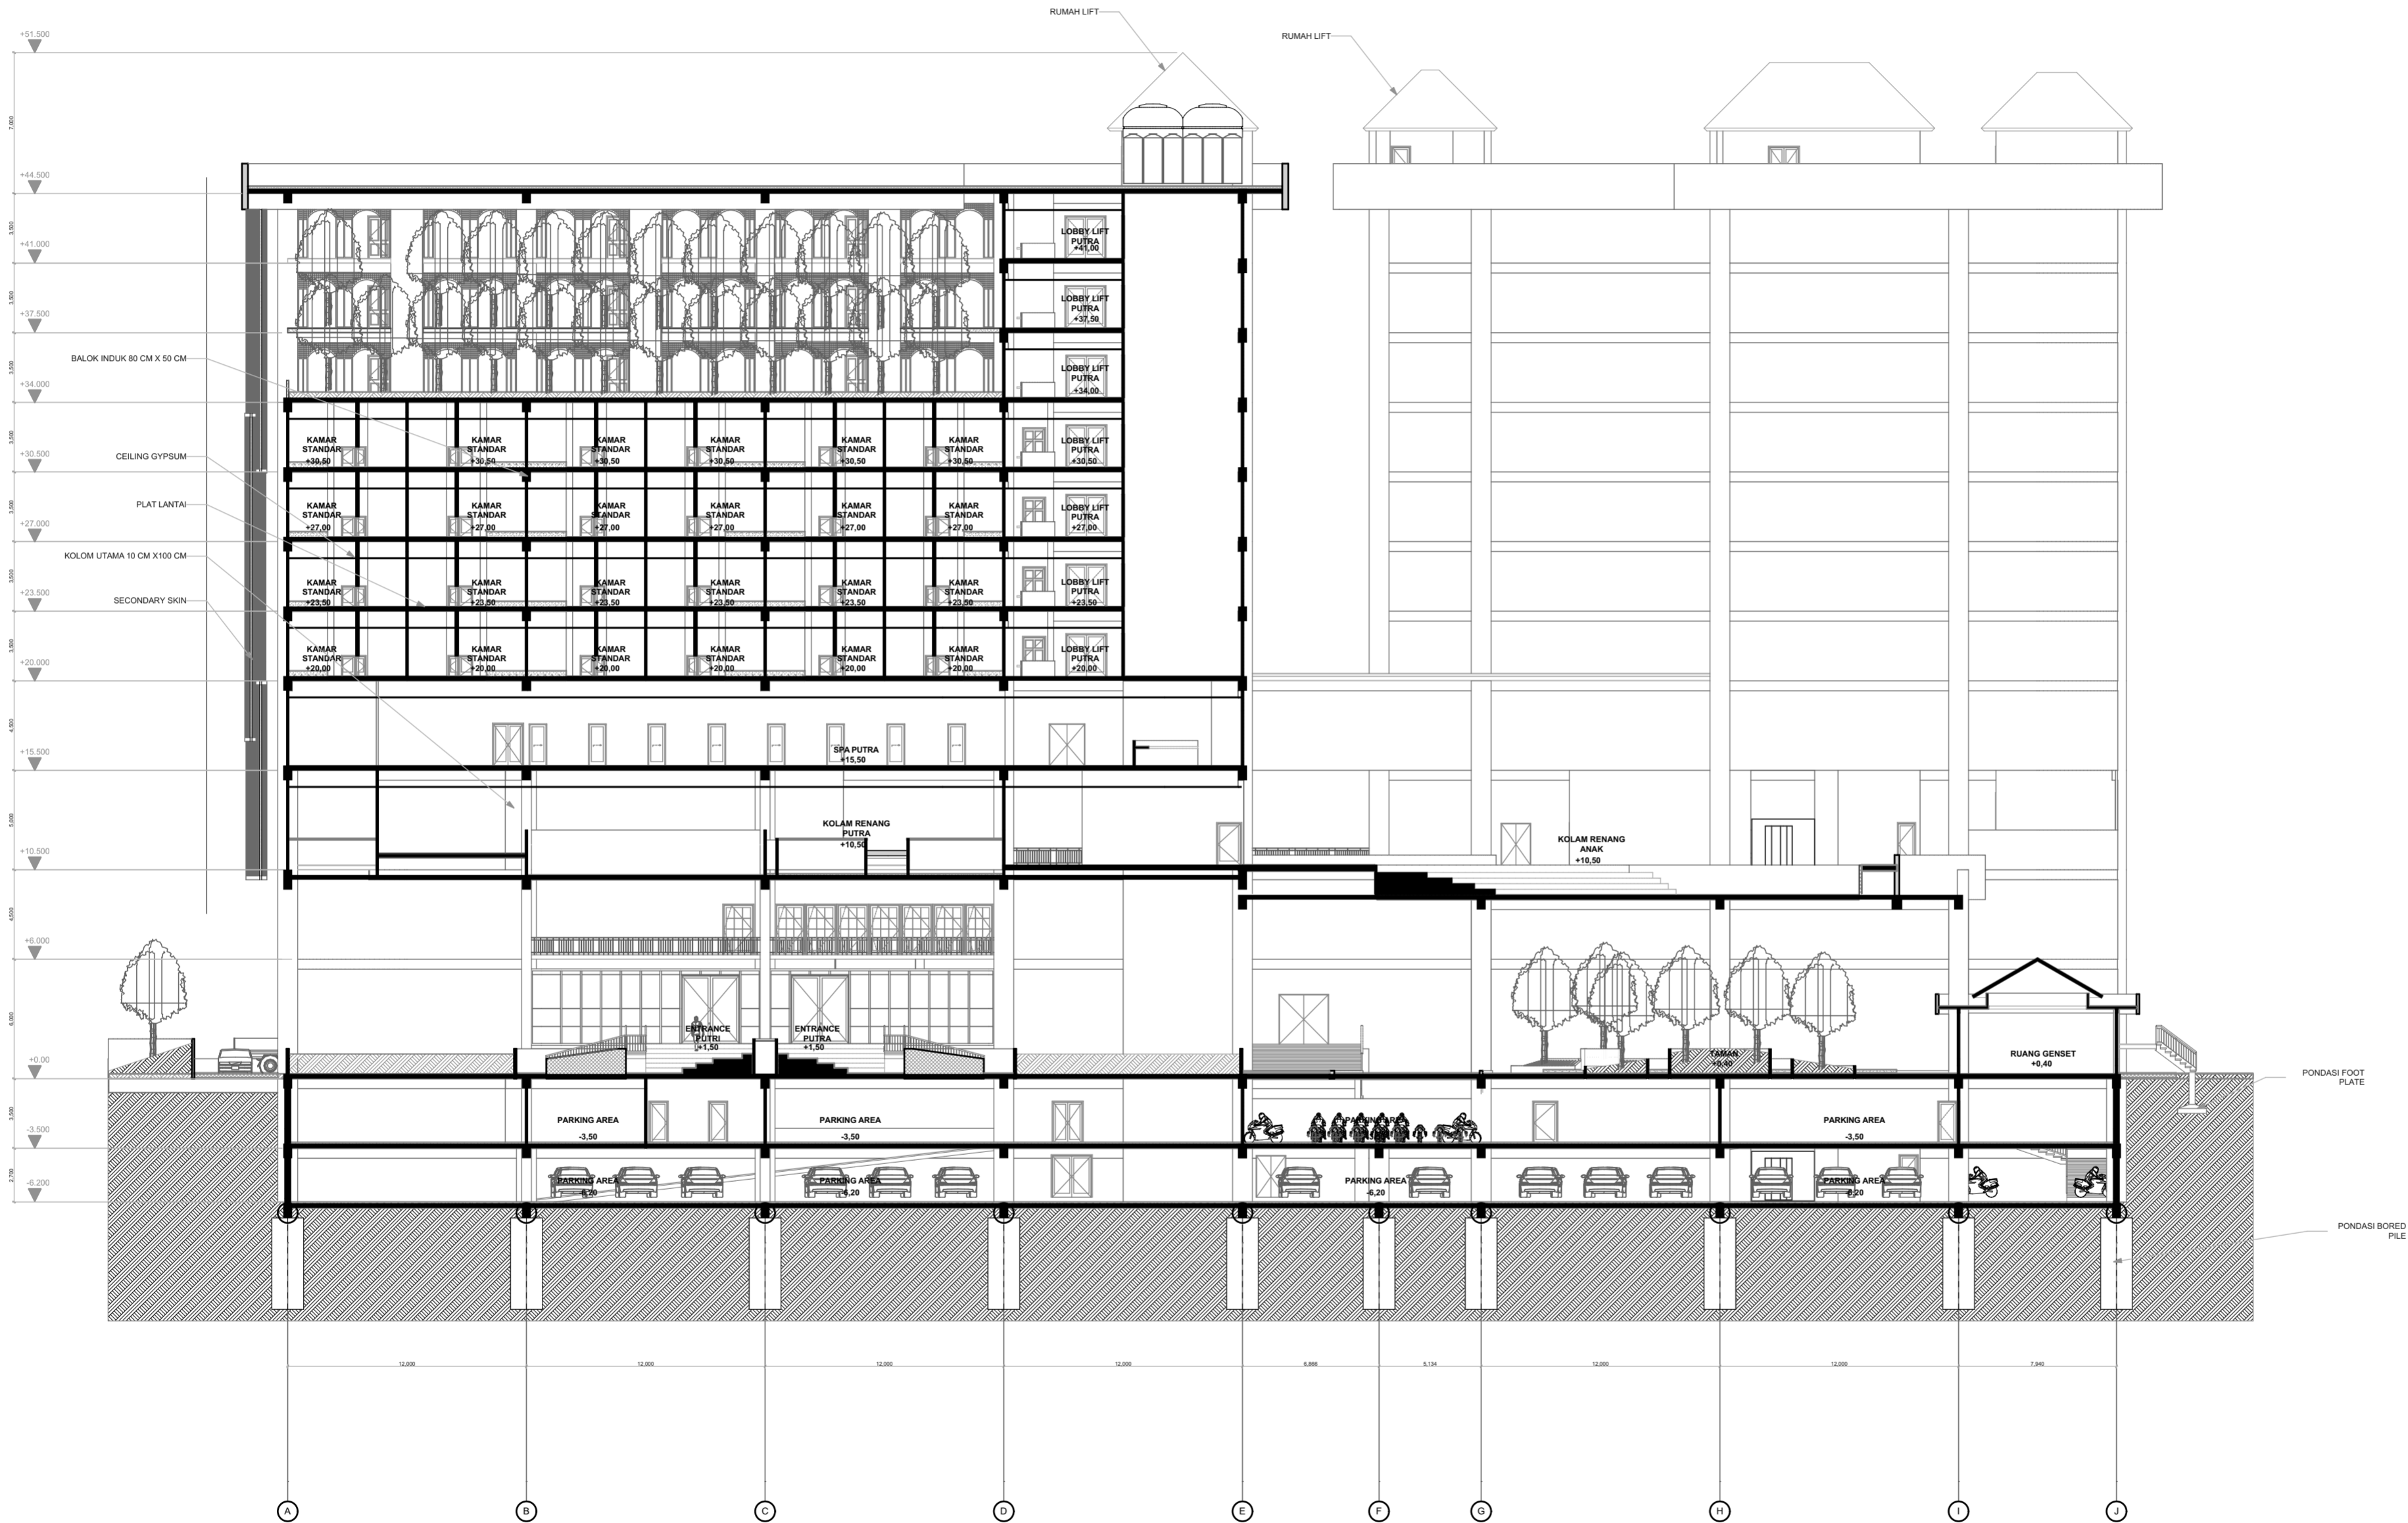

DEPARTEMET OF ARCHITECTURE

FACULTY OF CIVIL ENGINEERING AND PLANNING
ISLAMIC UNIVERSITY OF INDONESIA

BACHELOR FINAL PROJECT
SYARI'AH GARDEN
HOTEL DI JALAN
KALIURANG KM 5,5

STUDENT IDENTITY

NAME M FIKRI HIDAYAT

NUMBER 14512133

LECTURE 1

Ir. MUHAMMAD
IFTIRONI, MLA.

LECTURE 2

Ir. WIRYONO
RAHARDJO, M.Arch.

DRAWING TITLE

POTONGAN S-01

SCALE

1:250

PAGE NO TOTAL PAGE

NOTE

ORIENTATION

POTONGAN S-01

1:250