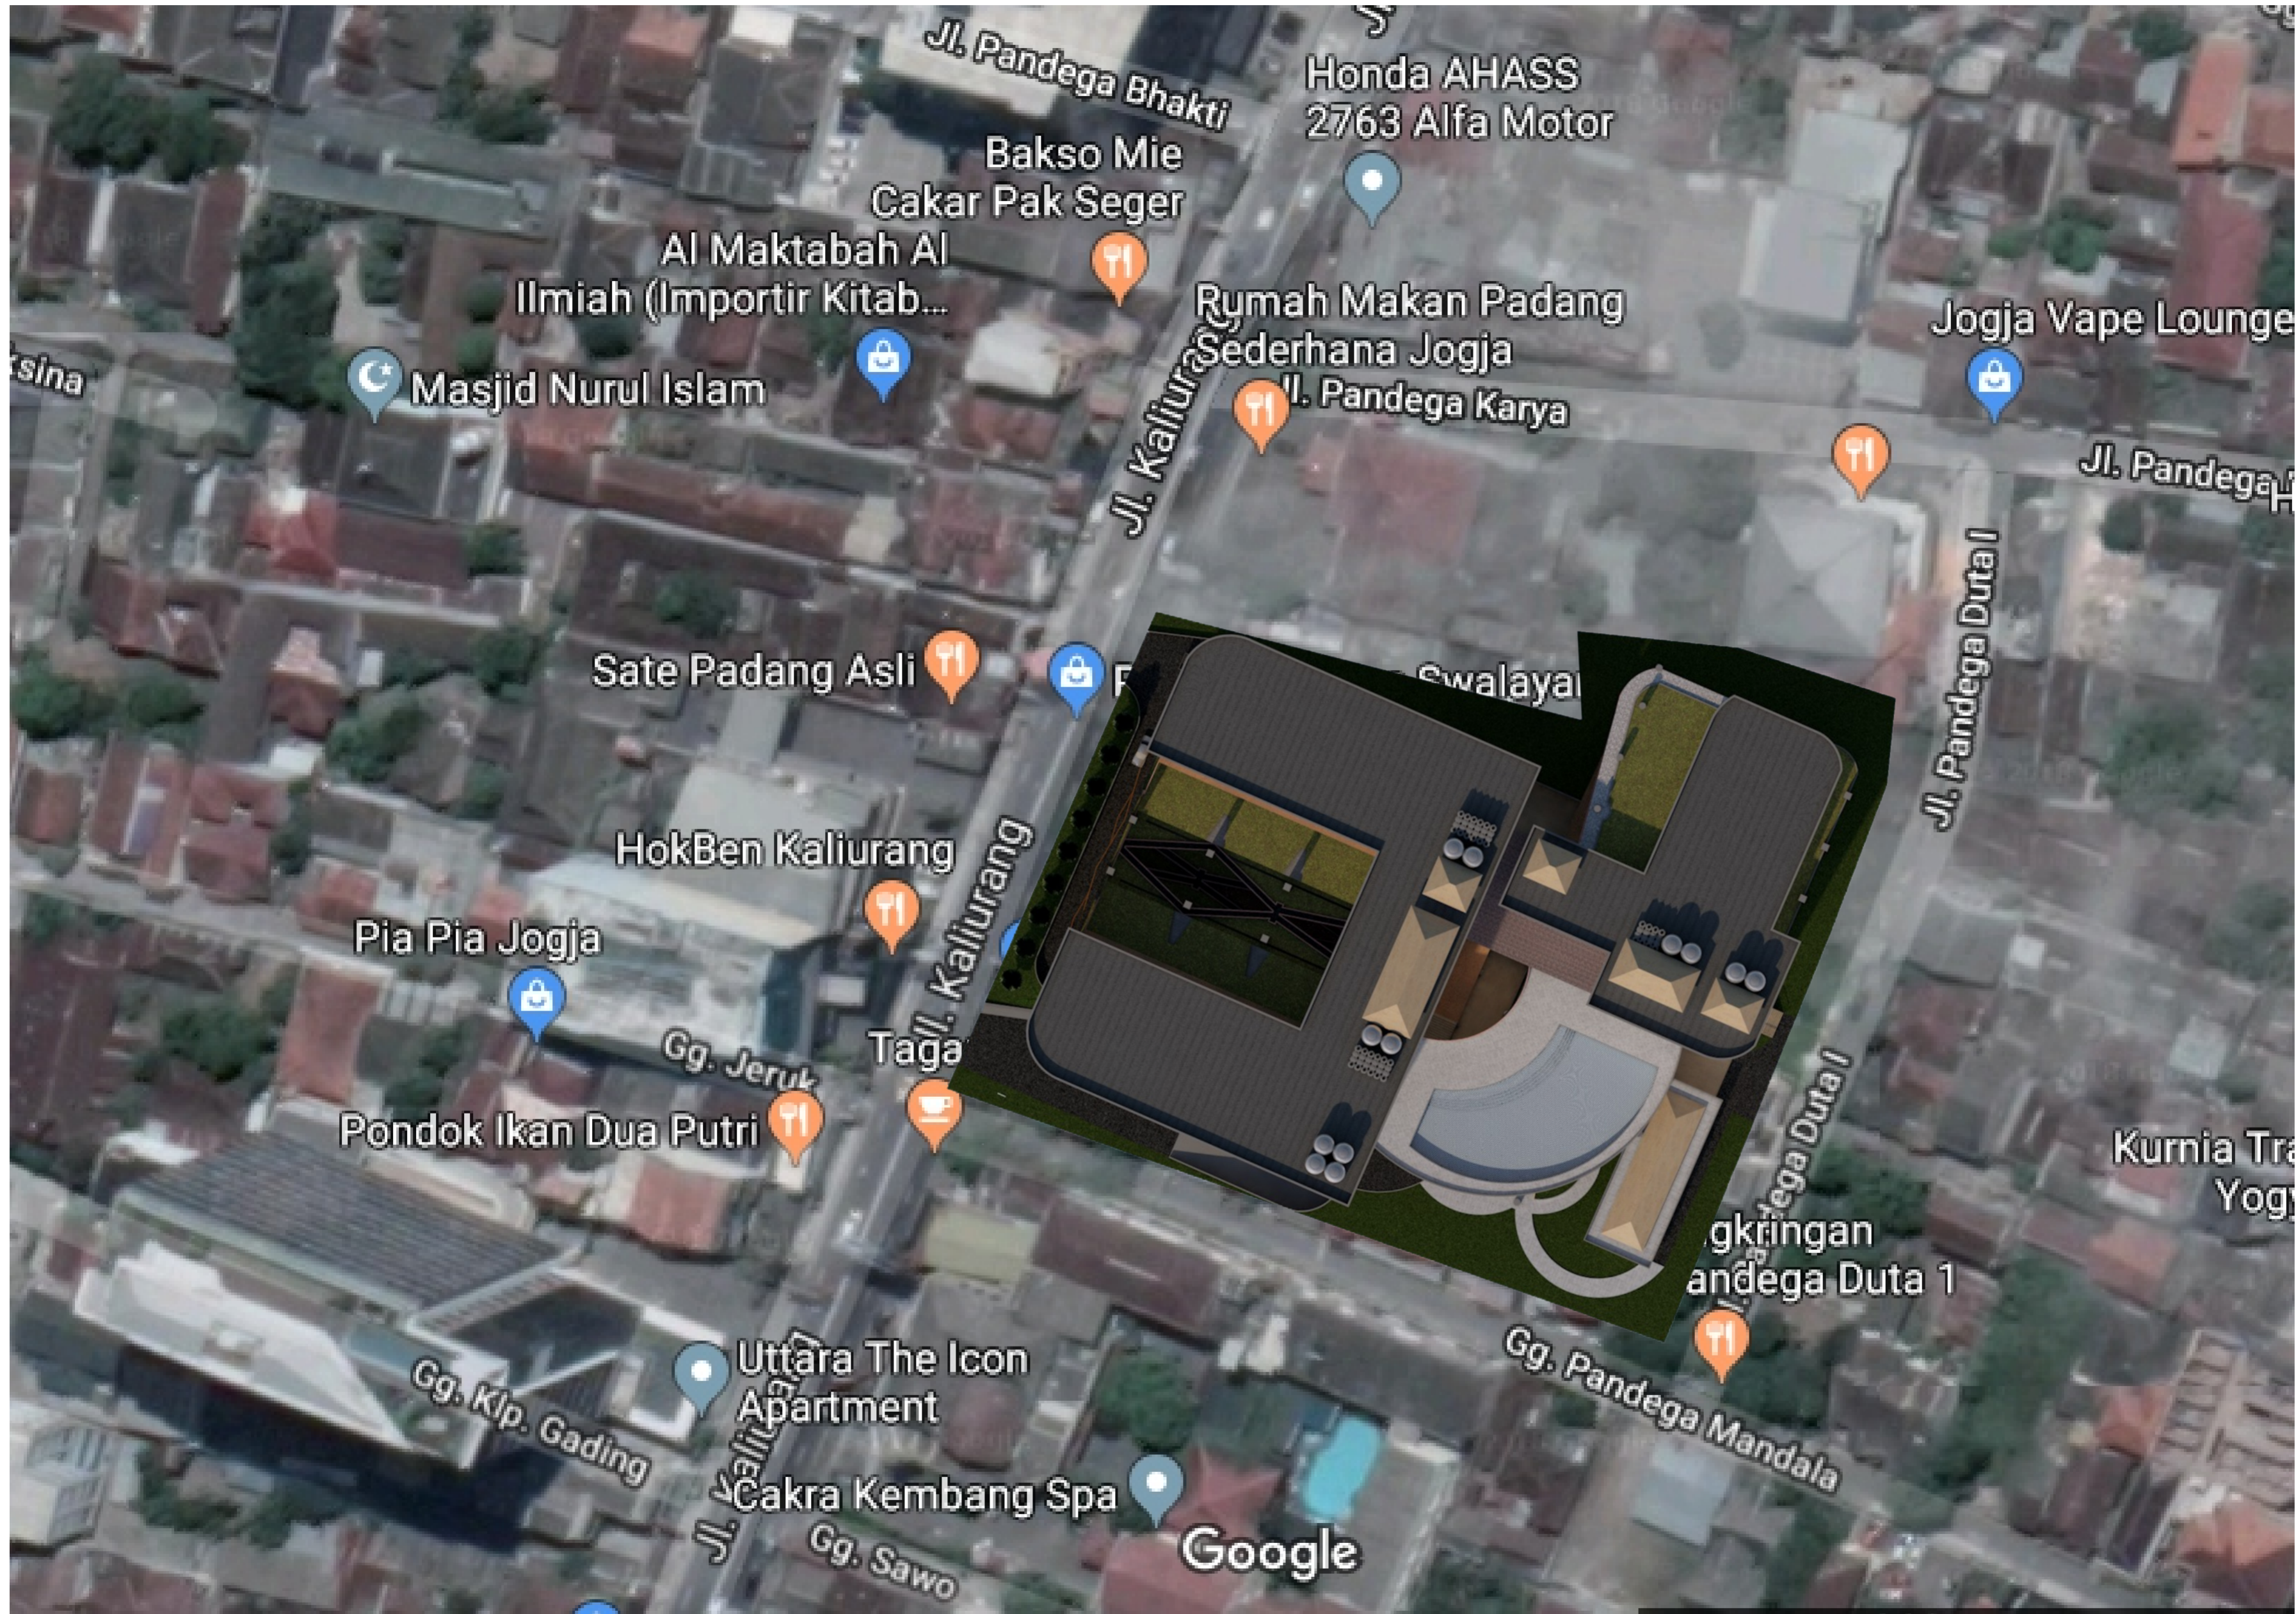

DEPARTEMET OF ARCHITECTURE

FACULTY OF CIVIL ENGINEERING AND PLANNING
ISLAMIC UNIVERSITY OF INDONESIA

BACHELOR FINAL PROJECT
SYARIAH GARDEN HOTEL DI JALAN KALIURANG KM 5,5

STUDENT IDENTITY

NAME	M FIKRI HIDAYAT
NUMBER	14512133

LECTURE 1

Ir. MUHAMMAD IFIRONI, MLA.

LECTURE 2

Ir. WIRYONO RAHARDJO, M.Arch.

DRAWING TITLE

SITUASI

SCALE

PAGE NO	TOTAL PAGE

NOTE

ORIENTATION