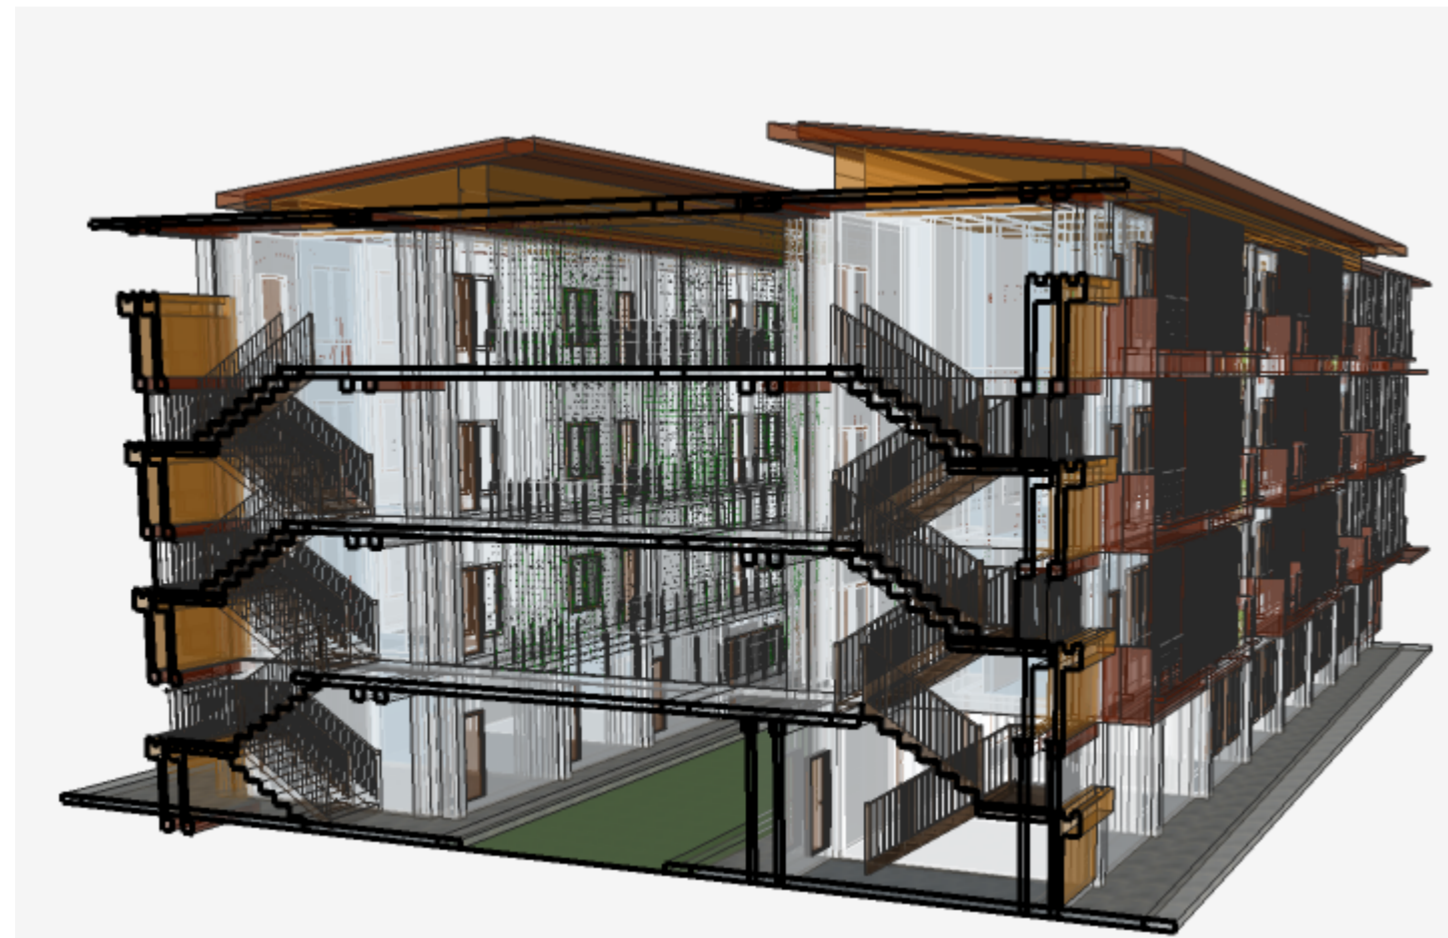

 : Tangga

 : Ramp

 SKEMA EVAKUASI BENCANA & KEBAKARAN
1:800

BACHELOR FINAL PROJECT
DEPARTMENT OF
ARCHITECTURE
FACULTY CIVIL ENGINEERING
AND PLANNING
ISLAMIC UNIVERSITY
INDONESIA

PROJECT TITLE
RUMAH SUSUN KAMPUNG
GEMBLAKAN DI YOGYAKARTA
Eksplorasi Green Facade pada
Rumah Susun Tropis

IDENTITY

NAME

Fendra Selina Nirmalasari

ID NUMBER

11512027

Approve By

LECTURER

Noor Choliz Idham S.T,
M.Arch, Ph.D. IAI

EXAMINER

Ir. Arif Wismadi M.Sc.

Caption

DRAW TITTLE

SKEMA EVAKUASI
BENCANA &
KEBAKARAN

SCALE

1:800

PAGE NUMBER