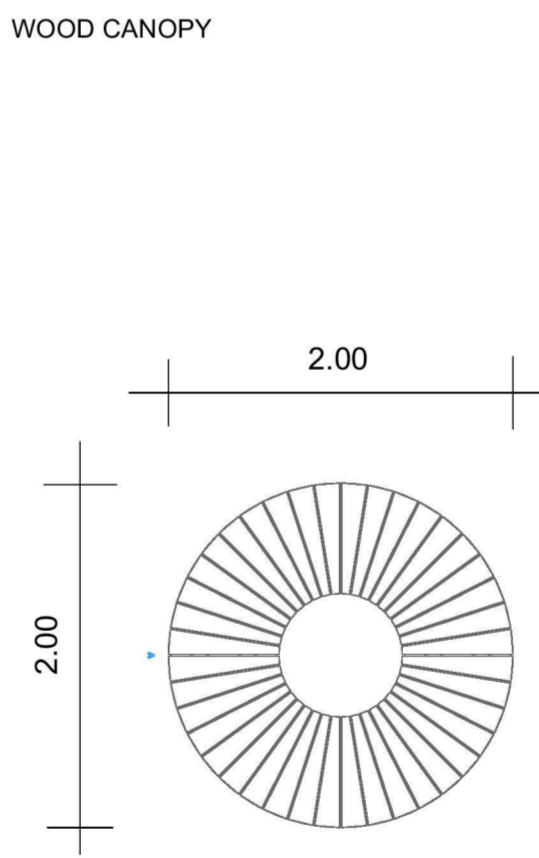

KEYPLAN

DETAIL SELUBUNG
SKALA 1 : 50

AREA KULINER
SKALA 1 : 200

DETAIL TAMAN AREA KULINER
SKALA 1 : 20

 BACHELOR FINAL PROJECT DEPARTMENT OF ARCHITECTURE FACULTY OF ENGINEERING AND PLANNING UNIVERSITY OF ISLAM INDONESIA	PROJECT NAME	LOCATION	 U	DRAWING TITLE	DRAWING CODE	SCALE	DRAWING BY	LECTURER 1	LECTURER 2	PAGE	TOTAL PAGES
	RUMAH SUSUN COKROKUSUMAN YOGYAKARTA Penerapan Desain dengan Pendekatan Interaksi	Cokrokusuman, Jetis Special Region of Yogyakarta		DETAIL ARCHITECTURAL	A.04.03	1 : 20	Hari Lillah Agung Pamungkas 14 512 047	Ir. Hastuti Saptorini, M.A.	Ir. Tony Kunto Wibisono, M.Sc.		