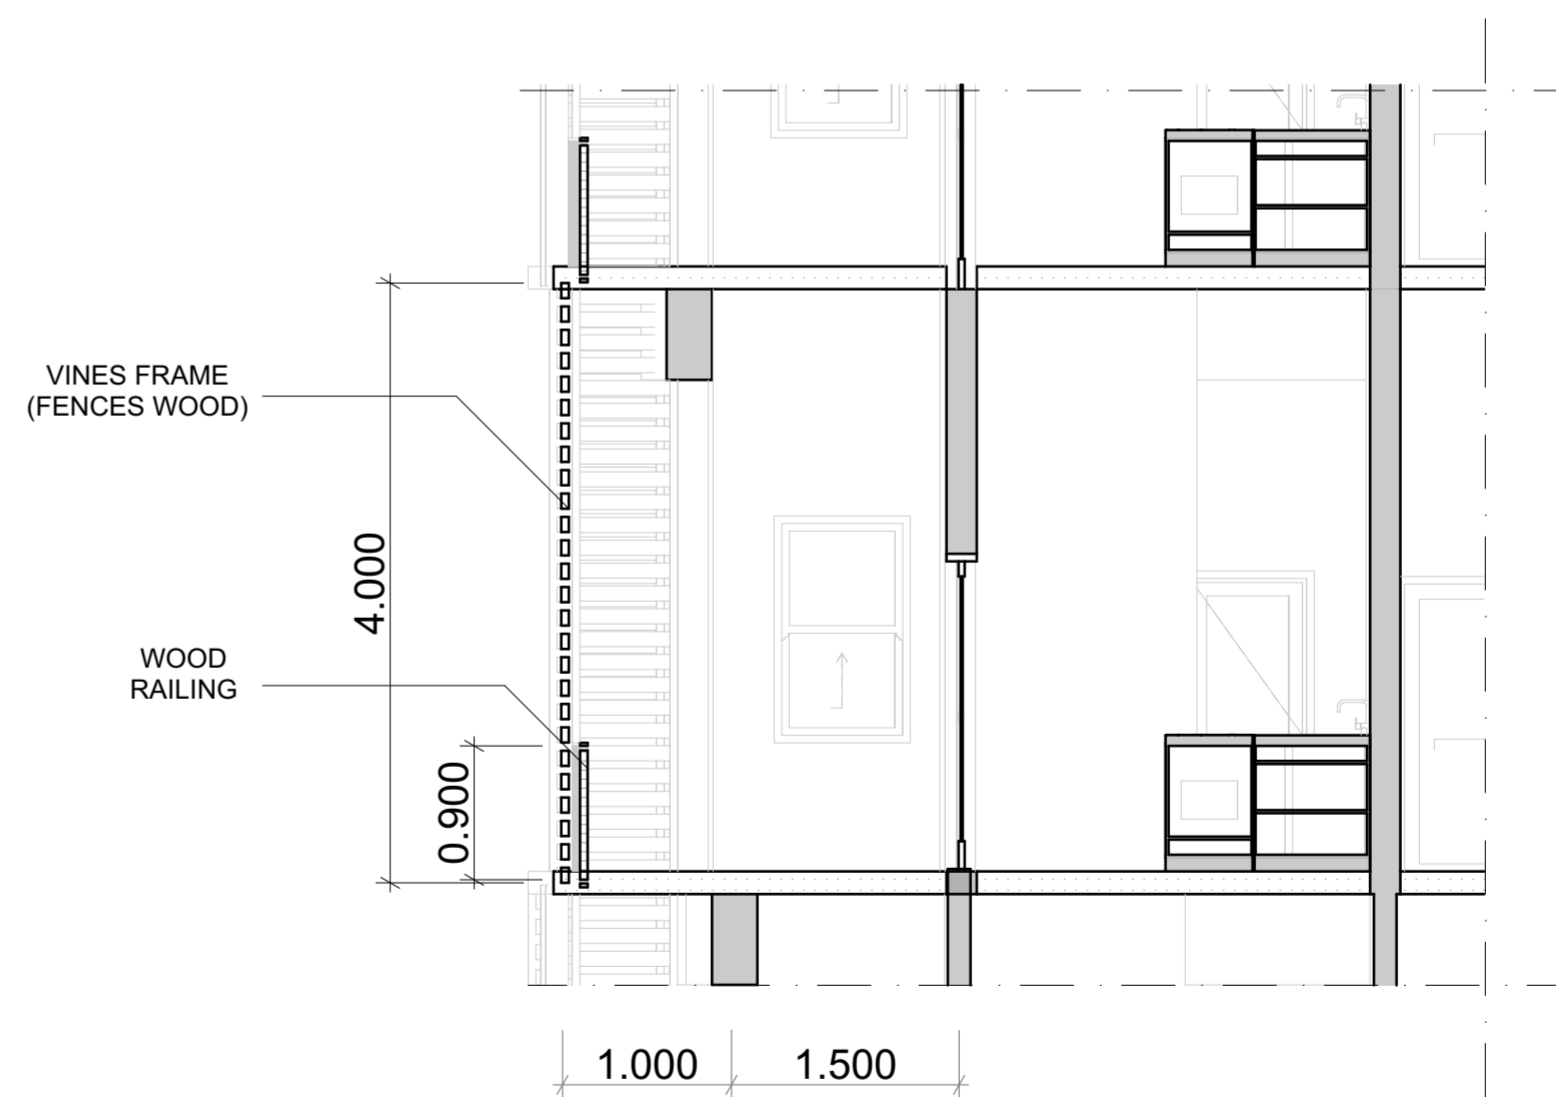

DETAIL UNIT INTERIOR
SKALA 1 : 50

 BACHELOR FINAL PROJECT DEPARTMENT OF ARCHITECTURE FACULTY OF ENGINEERING AND PLANNING UNIVERSITY OF ISLAM INDONESIA	PROJECT NAME	LOCATION		DRAWING TITLE	DRAWING CODE	SCALE	DRAWING BY	LECTURER 1	LECTURER 2	PAGE	TOTAL PAGES
	RUMAH SUSUN COKROKUSUMAN YOGYAKARTA Penerapan Desain dengan Pendekatan Interaksi	Cokrokusuman, Jetis Special Region of Yogyakarta		DETAIL UNIT INTERIOR	A.03.01	1 : 50	Hari Lillah Agung Pamungkas 14 512 047	Ir. Hastuti Saptorini, M.A.	Ir. Tony Kunto Wibisono, M.Sc.		

DETAIL UNIT INTERIOR
SKALA 1 : 50

 BACHELOR FINAL PROJECT DEPARTMENT OF ARCHITECTURE FACULTY OF ENGINEERING AND PLANNING UNIVERSITY OF ISLAM INDONESIA	PROJECT NAME	LOCATION		DRAWING TITLE	DRAWING CODE	SCALE	DRAWING BY	LECTURER 1	LECTURER 2	PAGE	TOTAL PAGES
	RUMAH SUSUN COKROKUSUMAN YOGYAKARTA Penerapan Desain dengan Pendekatan Interaksi	Cokrokusuman, Jetis Special Region of Yogyakarta		DETAIL UNIT INTERIOR	A.03.02	1 : 50	Hari Lillah Agung Pamungkas 14 512 047	Ir. Hastuti Saptorini, M.A.	Ir. Tony Kunto Wibisono, M.Sc.		

KEYPLAN

DETAIL SELUBUNG
SKALA 1 : 50

AREA KULINER
SKALA 1 : 200

DETAIL TAMAN AREA KULINER
SKALA 1 : 20

 BACHELOR FINAL PROJECT DEPARTMENT OF ARCHITECTURE FACULTY OF ENGINEERING AND PLANNING UNIVERSITY OF ISLAM INDONESIA	PROJECT NAME	LOCATION	 U	DRAWING TITLE	DRAWING CODE	SCALE	DRAWING BY	LECTURER 1	LECTURER 2	PAGE	TOTAL PAGES
	RUMAH SUSUN COKROKUSUMAN YOGYAKARTA Penerapan Desain dengan Pendekatan Interaksi	Cokrokusuman, Jetis Special Region of Yogyakarta		DETAIL ARCHITECTURAL	A.04.03	1 : 20	Hari Lillah Agung Pamungkas 14 512 047	Ir. Hastuti Saptorini, M.A.	Ir. Tony Kunto Wibisono, M.Sc.		