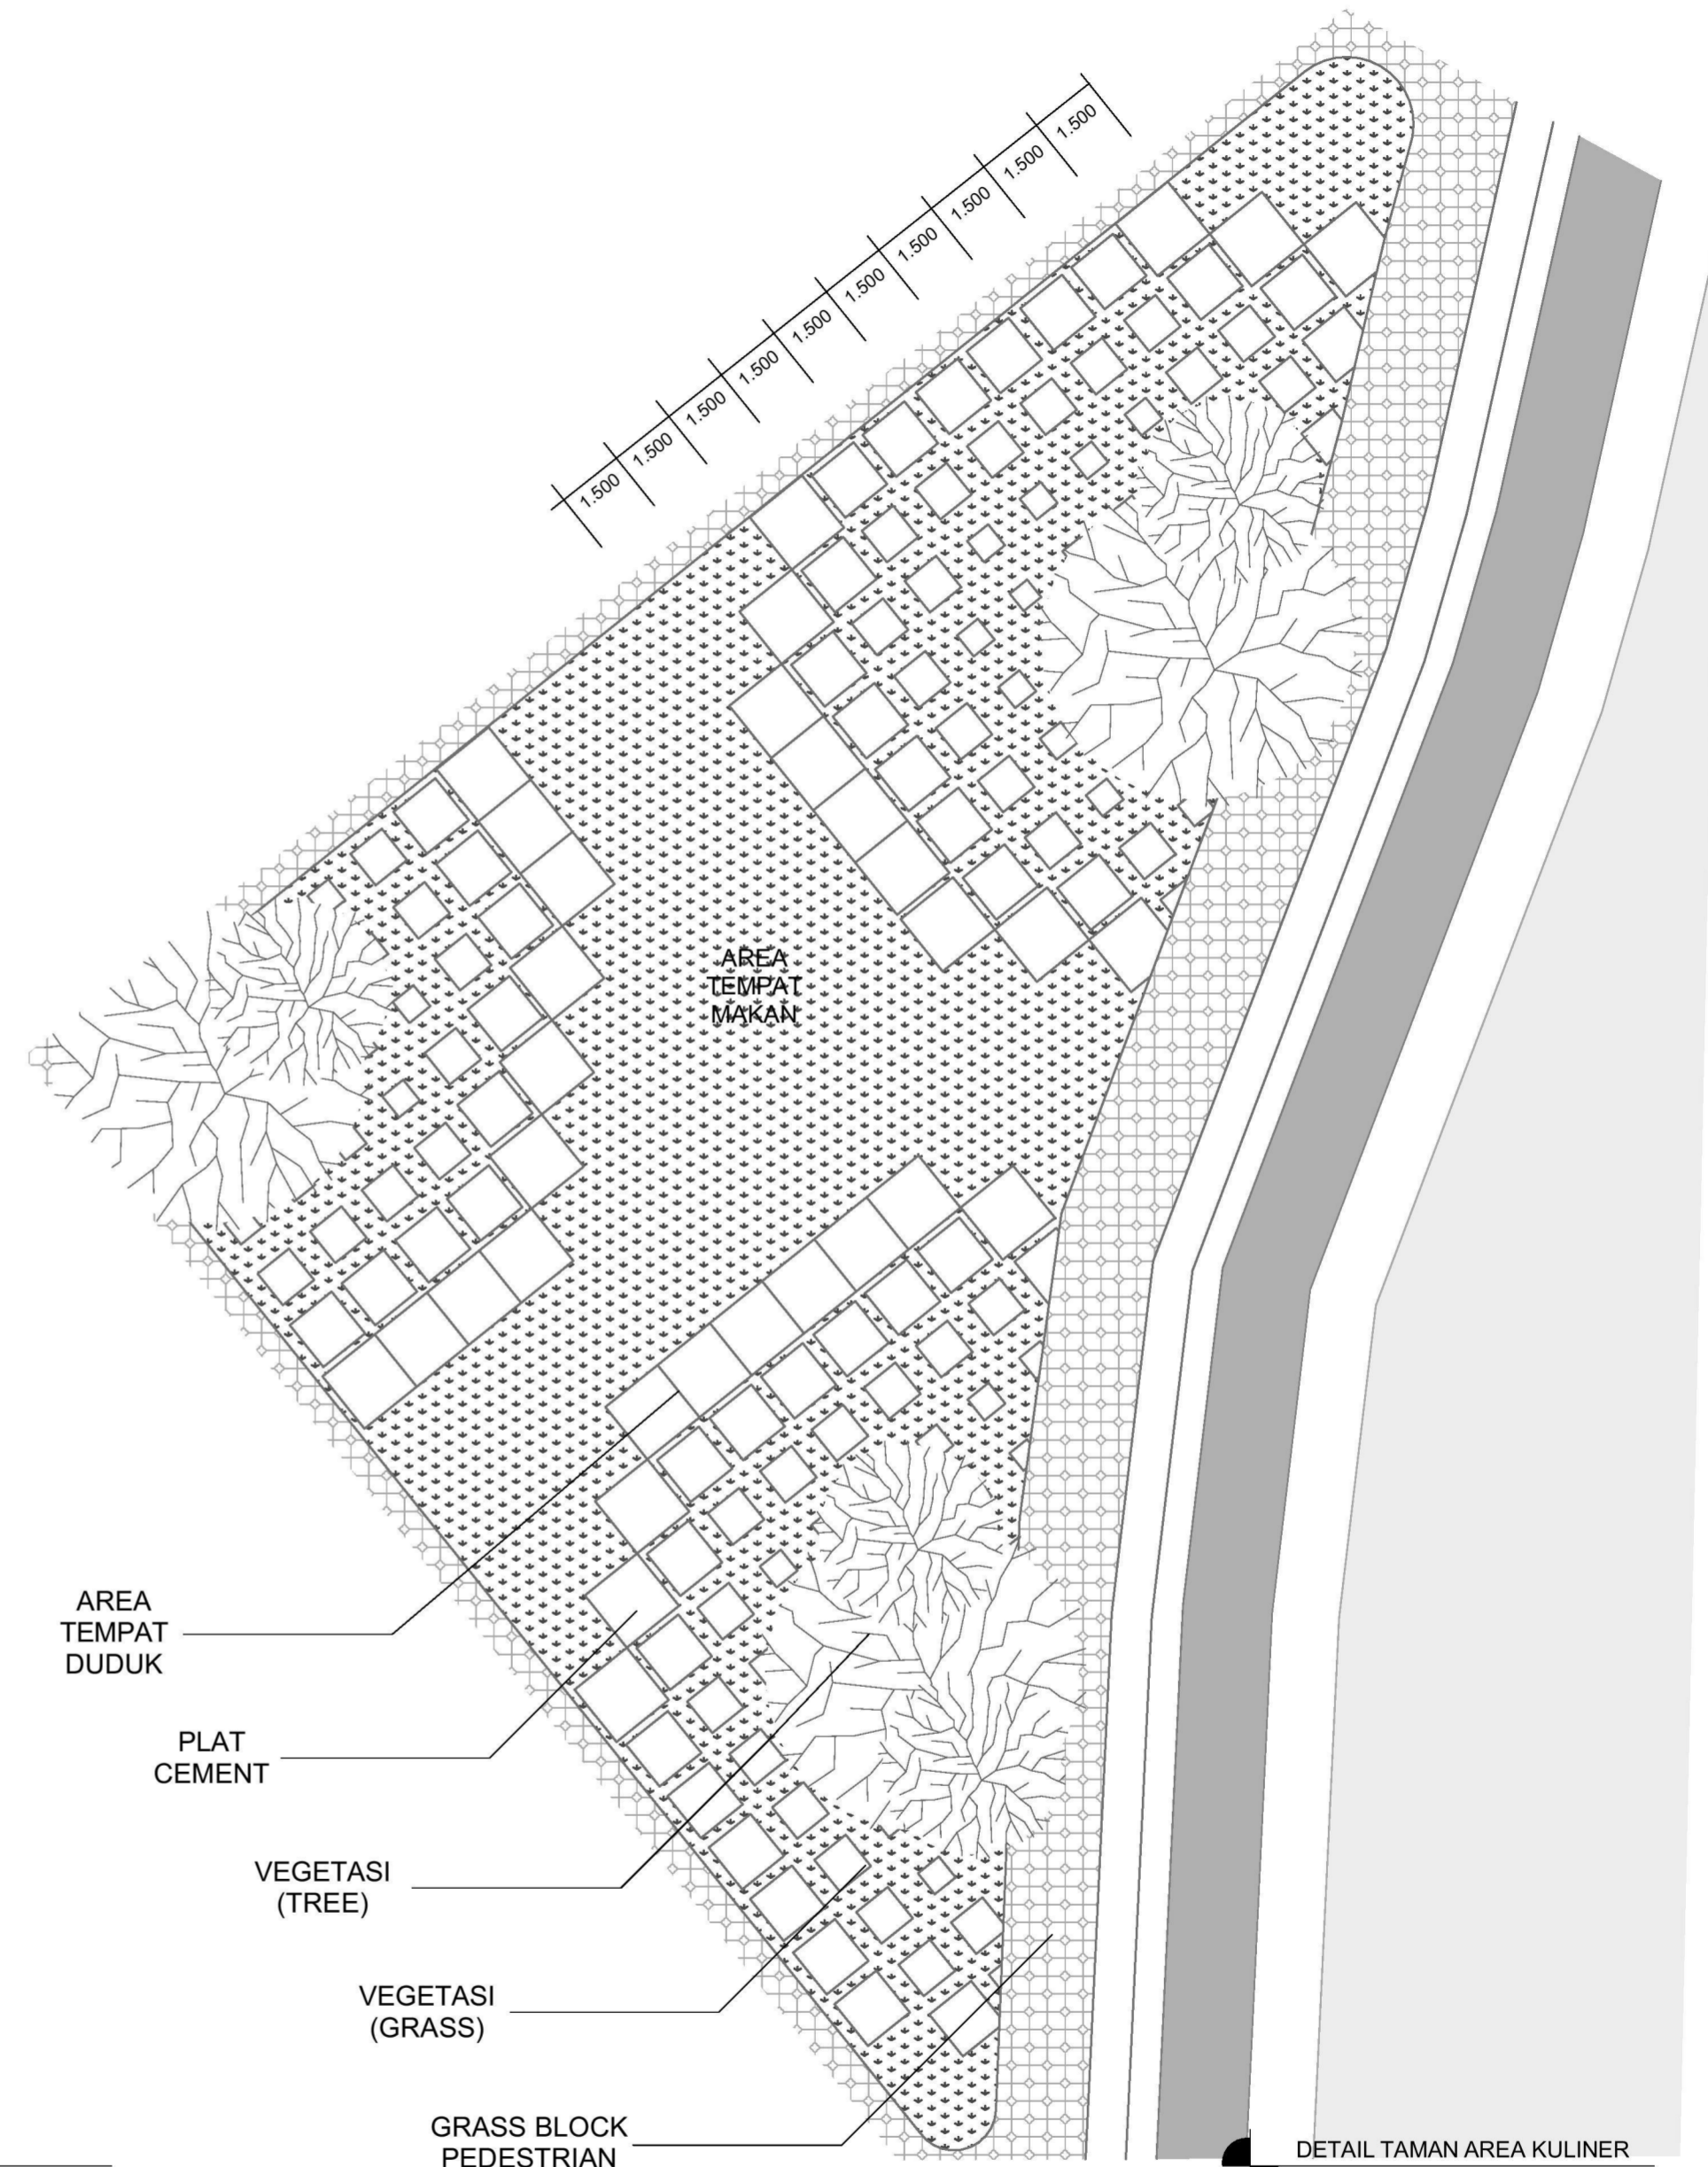

KEYPLAN

DETAIL SELUBUNG
SKALA 1 : 50

AREA KULINER
SKALA 1 : 200

DETAIL TAMAN AREA KULINER
SKALA 1 : 20

 BACHELOR FINAL PROJECT DEPARTMENT OF ARCHITECTURE FACULTY OF ENGINEERING AND PLANNING UNIVERSITY OF ISLAM INDONESIA	PROJECT NAME	LOCATION	 U	DRAWING TITLE	DRAWING CODE	SCALE	DRAWING BY	LECTURER 1	LECTURER 2	PAGE	TOTAL PAGES
	RUMAH SUSUN COKROKUSUMAN YOGYAKARTA Penerapan Desain dengan Pendekatan Interaksi	Cokrokusuman, Jetis Special Region of Yogyakarta		DETAIL ARCHITECTURAL	A.04.03	1 : 20	Hari Lillah Agung Pamungkas 14 512 047	Ir. Hastuti Saptorini, M.A.	Ir. Tony Kunto Wibisono, M.Sc.		

BENCH FURNITURE 2
SKALA 1 : 200

BENCH FURNITURE 2
SKALA 1 : 50

BENCH FURNITURE
SKALA 1 : 50

	BACHELOR FINAL PROJECT DEPARTMENT OF ARCHITECTURE FACULTY OF ENGINEERING AND PLANNING UNIVERSITY OF ISLAM INDONESIA	PROJECT NAME	LOCATION		DRAWING TITLE	DRAWING CODE	SCALE	DRAWING BY	LECTURER 1	LECTURER 2	PAGE	TOTAL PAGES
		RUMAH SUSUN COKROKUSUMAN YOGYAKARTA Penerapan Desain dengan Pendekatan Interaksi	Cokrokusuman, Jetis Special Region of Yogyakarta		DETAIL ARCHITECTURAL	A.04.04	1 : 20	Hari Lillah Agung Pamungkas 14 512 047	Ir. Hastuti Saptorini, M.A.	Ir. Tony Kunto Wibisono, M.Sc.		