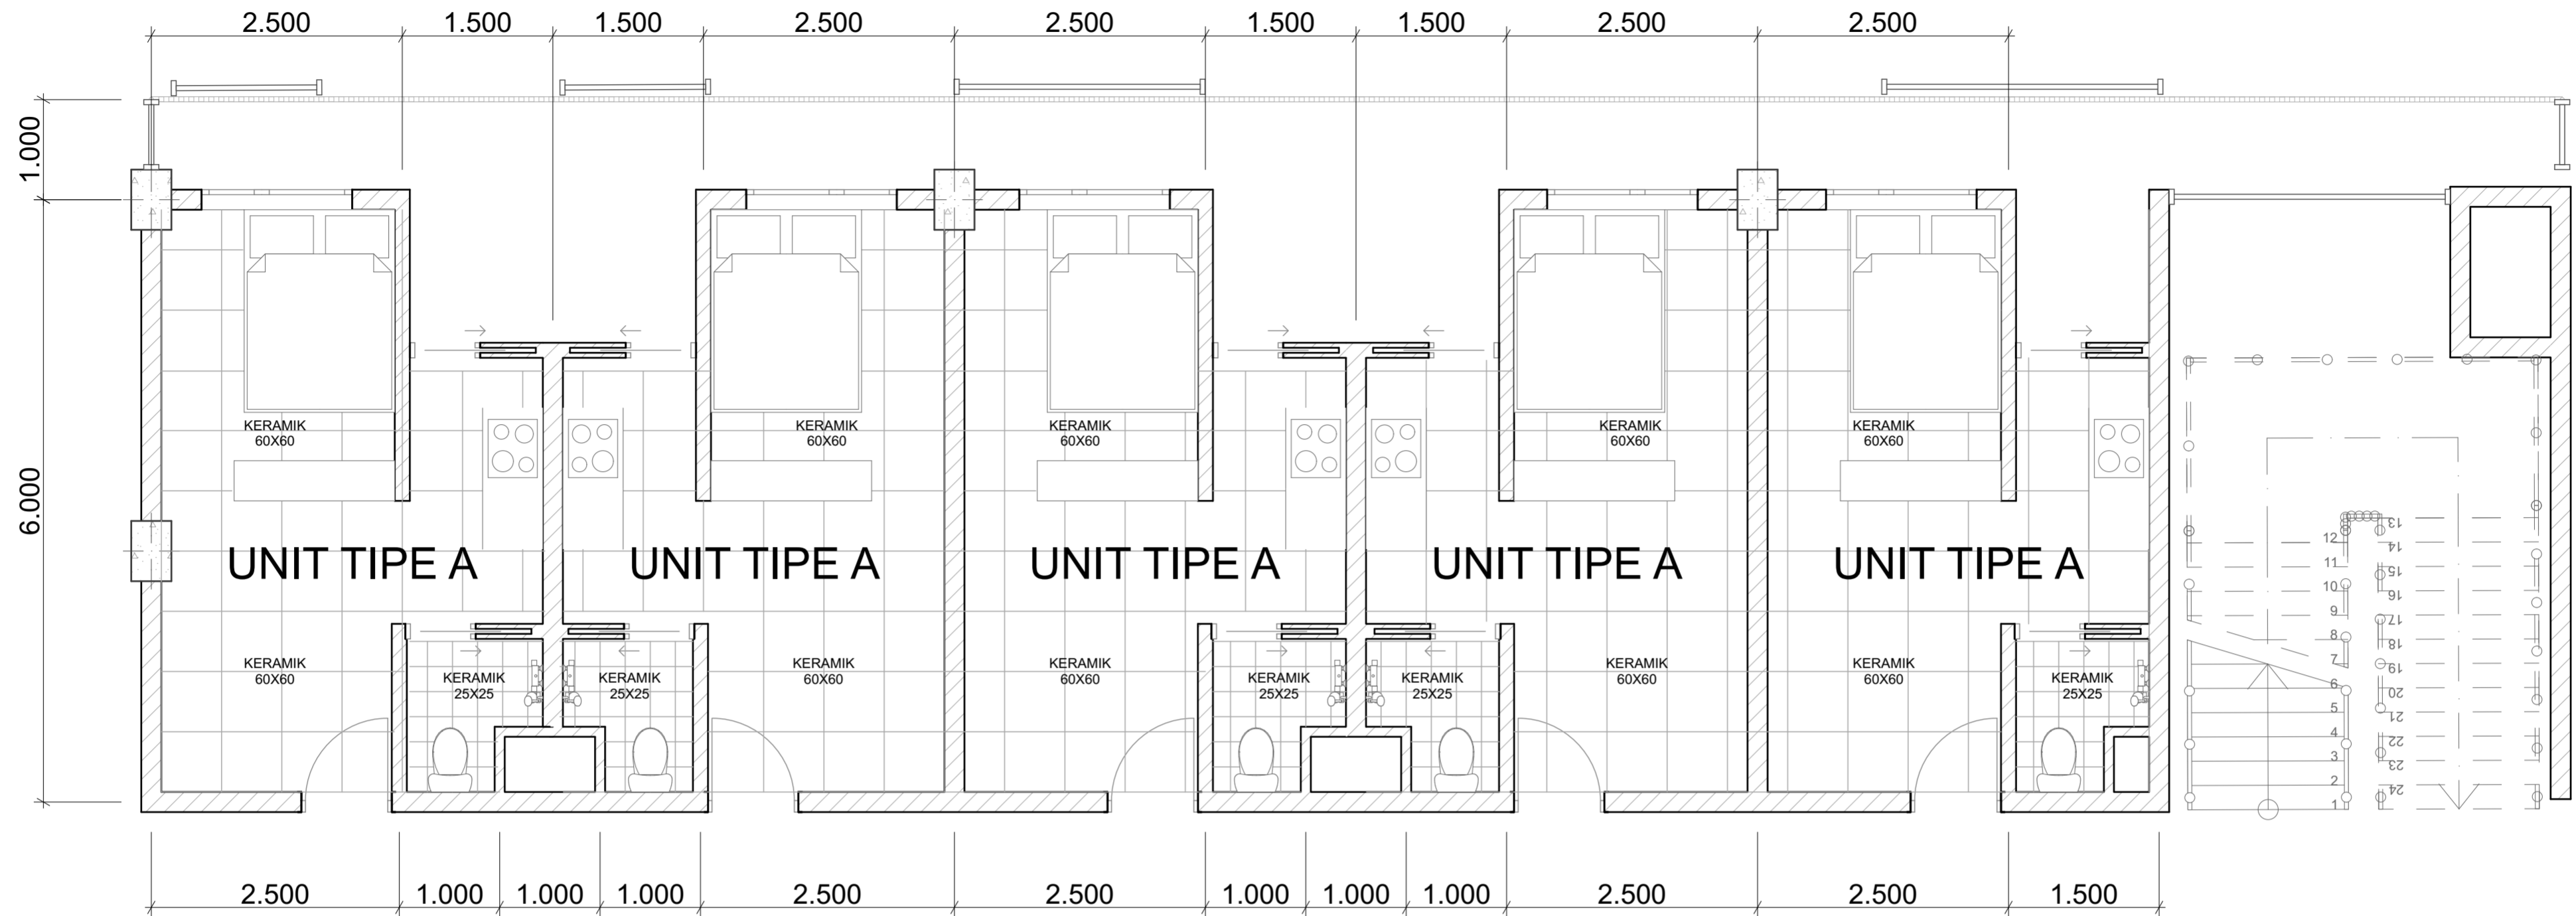

DETAIL UNIT INTERIOR
SKALA 1 : 50

 BACHELOR FINAL PROJECT DEPARTMENT OF ARCHITECTURE FACULTY OF ENGINEERING AND PLANNING UNIVERSITY OF ISLAM INDONESIA	PROJECT NAME	LOCATION		DRAWING TITLE	DRAWING CODE	SCALE	DRAWING BY	LECTURER 1	LECTURER 2	PAGE	TOTAL PAGES
	RUMAH SUSUN COKROKUSUMAN YOGYAKARTA Penerapan Desain dengan Pendekatan Interaksi	Cokrokusuman, Jetis Special Region of Yogyakarta		DETAIL UNIT INTERIOR	A.03.01	1 : 50	Hari Lillah Agung Pamungkas 14 512 047	Ir. Hastuti Saptorini, M.A.	Ir. Tony Kunto Wibisono, M.Sc.		

DETAIL UNIT INTERIOR
SKALA 1 : 50

 BACHELOR FINAL PROJECT DEPARTMENT OF ARCHITECTURE FACULTY OF ENGINEERING AND PLANNING UNIVERSITY OF ISLAM INDONESIA	PROJECT NAME	LOCATION		DRAWING TITLE	DRAWING CODE	SCALE	DRAWING BY	LECTURER 1	LECTURER 2	PAGE	TOTAL PAGES
	RUMAH SUSUN COKROKUSUMAN YOGYAKARTA Penerapan Desain dengan Pendekatan Interaksi	Cokrokusuman, Jetis Special Region of Yogyakarta		DETAIL UNIT INTERIOR	A.03.02	1 : 50	Hari Lillah Agung Pamungkas 14 512 047	Ir. Hastuti Saptorini, M.A.	Ir. Tony Kunto Wibisono, M.Sc.		

KEYPLAN

DETAIL SELUBUNG
SKALA 1 : 50

AREA KULINER
SKALA 1 : 200

DETAIL TAMAN AREA KULINER
SKALA 1 : 20

 BACHELOR FINAL PROJECT DEPARTMENT OF ARCHITECTURE FACULTY OF ENGINEERING AND PLANNING UNIVERSITY OF ISLAM INDONESIA	PROJECT NAME	LOCATION	 U	DRAWING TITLE	DRAWING CODE	SCALE	DRAWING BY	LECTURER 1	LECTURER 2	PAGE	TOTAL PAGES
	RUMAH SUSUN COKROKUSUMAN YOGYAKARTA Penerapan Desain dengan Pendekatan Interaksi	Cokrokusuman, Jetis Special Region of Yogyakarta		DETAIL ARCHITECTURAL	A.04.03	1 : 20	Hari Lillah Agung Pamungkas 14 512 047	Ir. Hastuti Saptorini, M.A.	Ir. Tony Kunto Wibisono, M.Sc.		