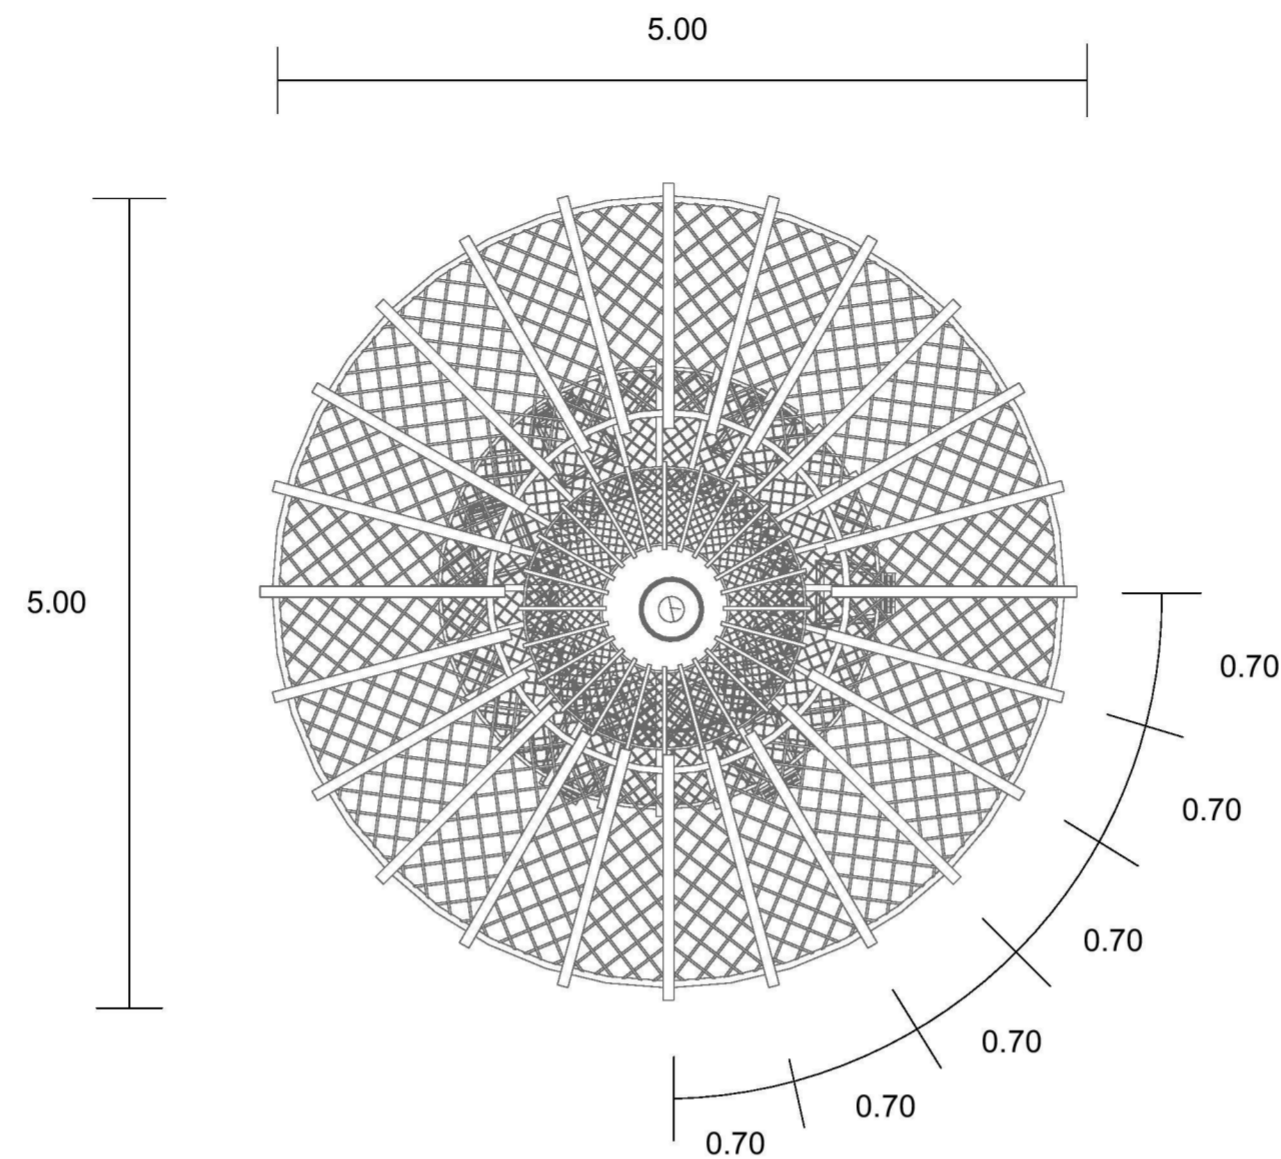

KEYPLAN

DETAIL SELUBUNG
SKALA 1 : 50

AREA KULINER
SKALA 1 : 200

DETAIL TAMAN AREA KULINER
SKALA 1 : 20

 BACHELOR FINAL PROJECT DEPARTMENT OF ARCHITECTURE FACULTY OF ENGINEERING AND PLANNING UNIVERSITY OF ISLAM INDONESIA	PROJECT NAME	LOCATION	 U	DRAWING TITLE	DRAWING CODE	SCALE	DRAWING BY	LECTURER 1	LECTURER 2	PAGE	TOTAL PAGES
	RUMAH SUSUN COKROKUSUMAN YOGYAKARTA Penerapan Desain dengan Pendekatan Interaksi	Cokrokusuman, Jetis Special Region of Yogyakarta		DETAIL ARCHITECTURAL	A.04.03	1 : 20	Hari Lillah Agung Pamungkas 14 512 047	Ir. Hastuti Saptorini, M.A.	Ir. Tony Kunto Wibisono, M.Sc.		