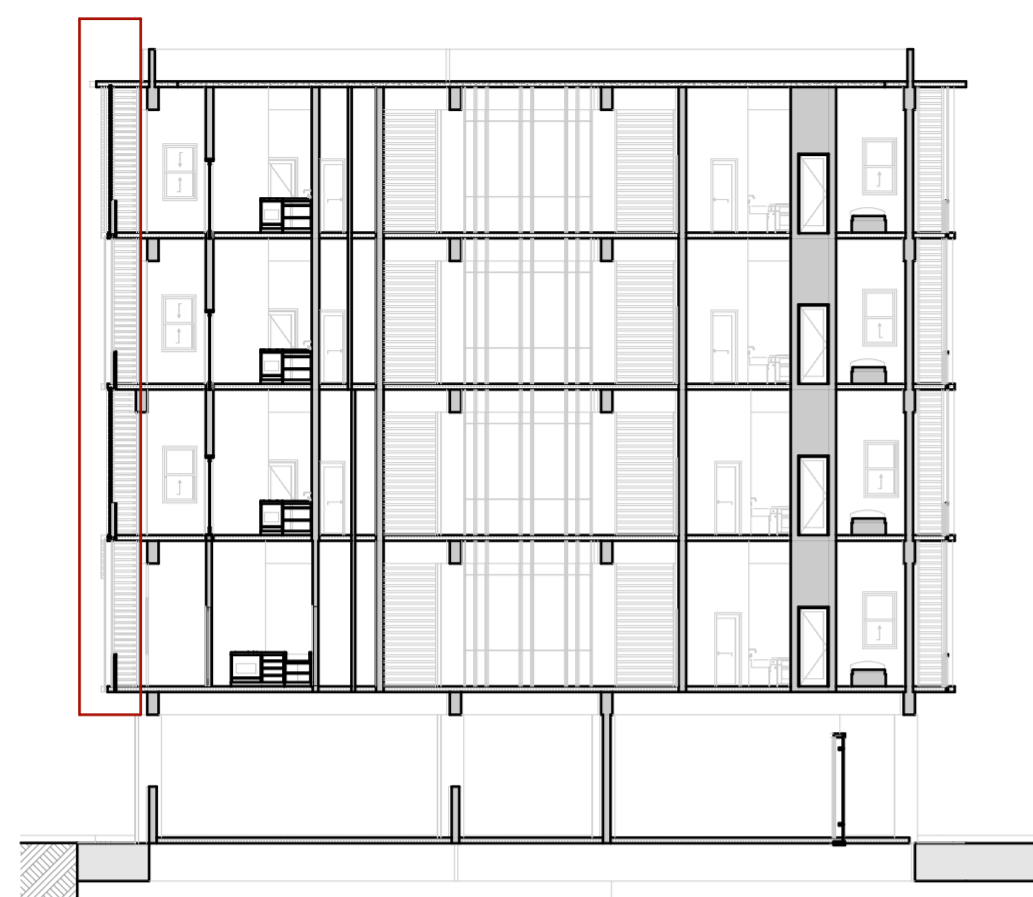

DETAIL UNIT INTERIOR
SKALA 1 : 50

 BACHELOR FINAL PROJECT DEPARTMENT OF ARCHITECTURE FACULTY OF ENGINEERING AND PLANNING UNIVERSITY OF ISLAM INDONESIA	PROJECT NAME	LOCATION		DRAWING TITLE	DRAWING CODE	SCALE	DRAWING BY	LECTURER 1	LECTURER 2	PAGE	TOTAL PAGES
	RUMAH SUSUN COKROKUSUMAN YOGYAKARTA Penerapan Desain dengan Pendekatan Interaksi	Cokrokusuman, Jetis Special Region of Yogyakarta		DETAIL UNIT INTERIOR	A.03.01	1 : 50	Hari Lillah Agung Pamungkas 14 512 047	Ir. Hastuti Saptorini, M.A.	Ir. Tony Kunto Wibisono, M.Sc.		

DETAIL UNIT INTERIOR
SKALA 1 : 50

 BACHELOR FINAL PROJECT DEPARTMENT OF ARCHITECTURE FACULTY OF ENGINEERING AND PLANNING UNIVERSITY OF ISLAM INDONESIA	PROJECT NAME	LOCATION		DRAWING TITLE	DRAWING CODE	SCALE	DRAWING BY	LECTURER 1	LECTURER 2	PAGE	TOTAL PAGES
	RUMAH SUSUN COKROKUSUMAN YOGYAKARTA Penerapan Desain dengan Pendekatan Interaksi	Cokrokusuman, Jetis Special Region of Yogyakarta		DETAIL UNIT INTERIOR	A.03.02	1 : 50	Hari Lillah Agung Pamungkas 14 512 047	Ir. Hastuti Saptorini, M.A.	Ir. Tony Kunto Wibisono, M.Sc.		