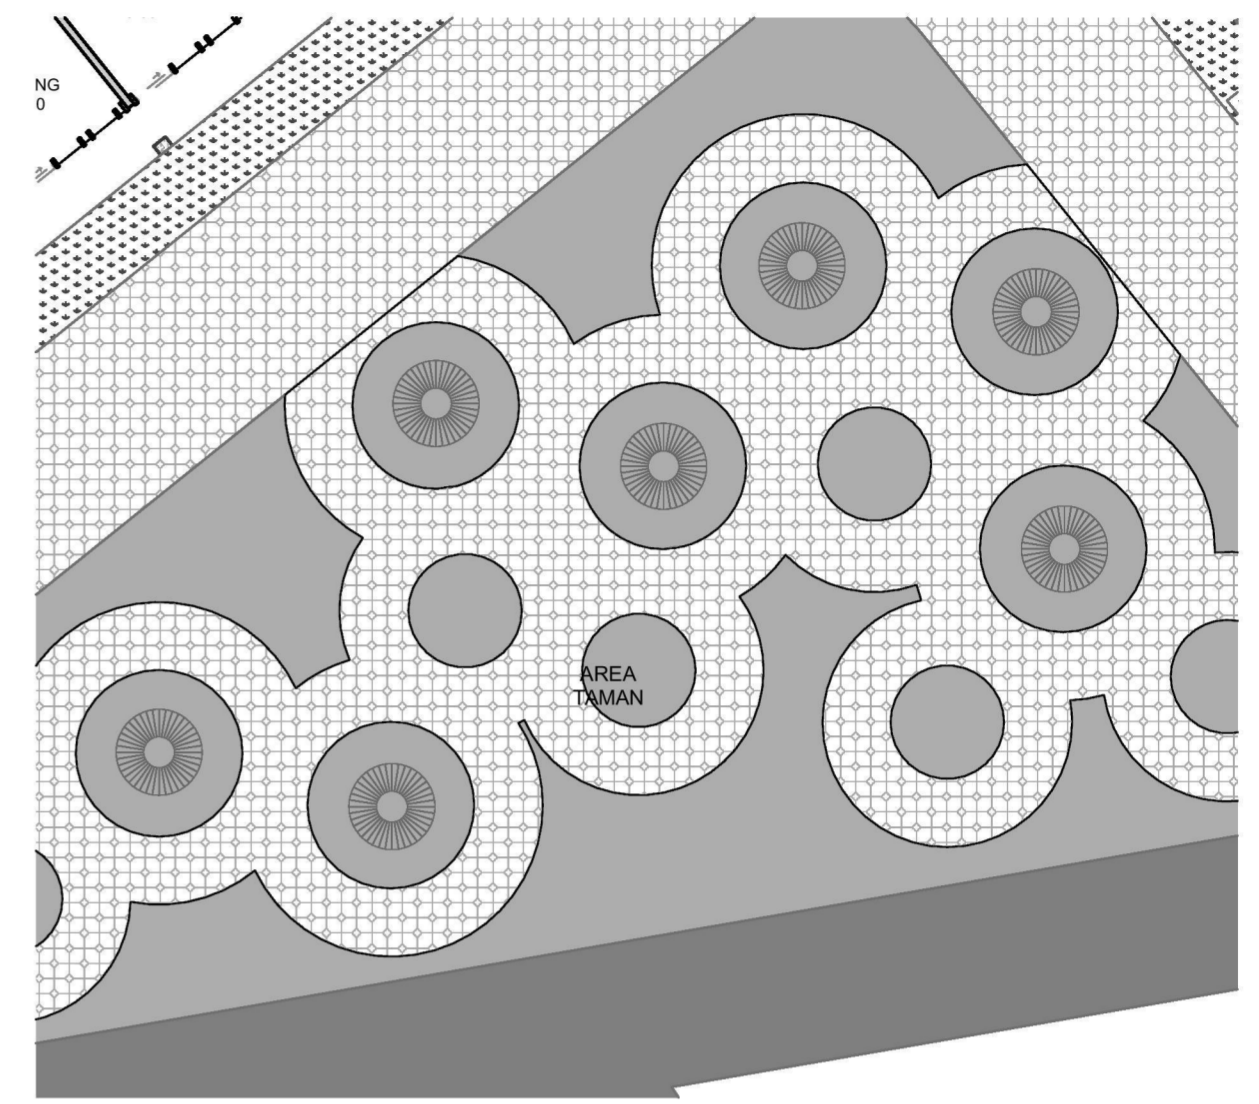

KEYPLAN

DETAIL SELUBUNG
SKALA 1 : 50

AREA KULINER
SKALA 1 : 200

DETAIL TAMAN AREA KULINER
SKALA 1 : 20

 BACHELOR FINAL PROJECT DEPARTMENT OF ARCHITECTURE FACULTY OF ENGINEERING AND PLANNING UNIVERSITY OF ISLAM INDONESIA	PROJECT NAME	LOCATION	 U	DRAWING TITLE	DRAWING CODE	SCALE	DRAWING BY	LECTURER 1	LECTURER 2	PAGE	TOTAL PAGES
	RUMAH SUSUN COKROKUSUMAN YOGYAKARTA Penerapan Desain dengan Pendekatan Interaksi	Cokrokusuman, Jetis Special Region of Yogyakarta		DETAIL ARCHITECTURAL	A.04.03	1 : 20	Hari Lillah Agung Pamungkas 14 512 047	Ir. Hastuti Saptorini, M.A.	Ir. Tony Kunto Wibisono, M.Sc.		

BENCH FURNITURE 2
SKALA 1 : 200

BENCH FURNITURE 2
SKALA 1 : 50

BENCH FURNITURE
SKALA 1 : 50

	BACHELOR FINAL PROJECT DEPARTMENT OF ARCHITECTURE FACULTY OF ENGINEERING AND PLANNING UNIVERSITY OF ISLAM INDONESIA	PROJECT NAME	LOCATION		DRAWING TITLE	DRAWING CODE	SCALE	DRAWING BY	LECTURER 1	LECTURER 2	PAGE	TOTAL PAGES
		RUMAH SUSUN COKROKUSUMAN YOGYAKARTA Penerapan Desain dengan Pendekatan Interaksi	Cokrokusuman, Jetis Special Region of Yogyakarta		DETAIL ARCHITECTURAL	A.04.04	1 : 20	Hari Lillah Agung Pamungkas 14 512 047	Ir. Hastuti Saptorini, M.A.	Ir. Tony Kunto Wibisono, M.Sc.		