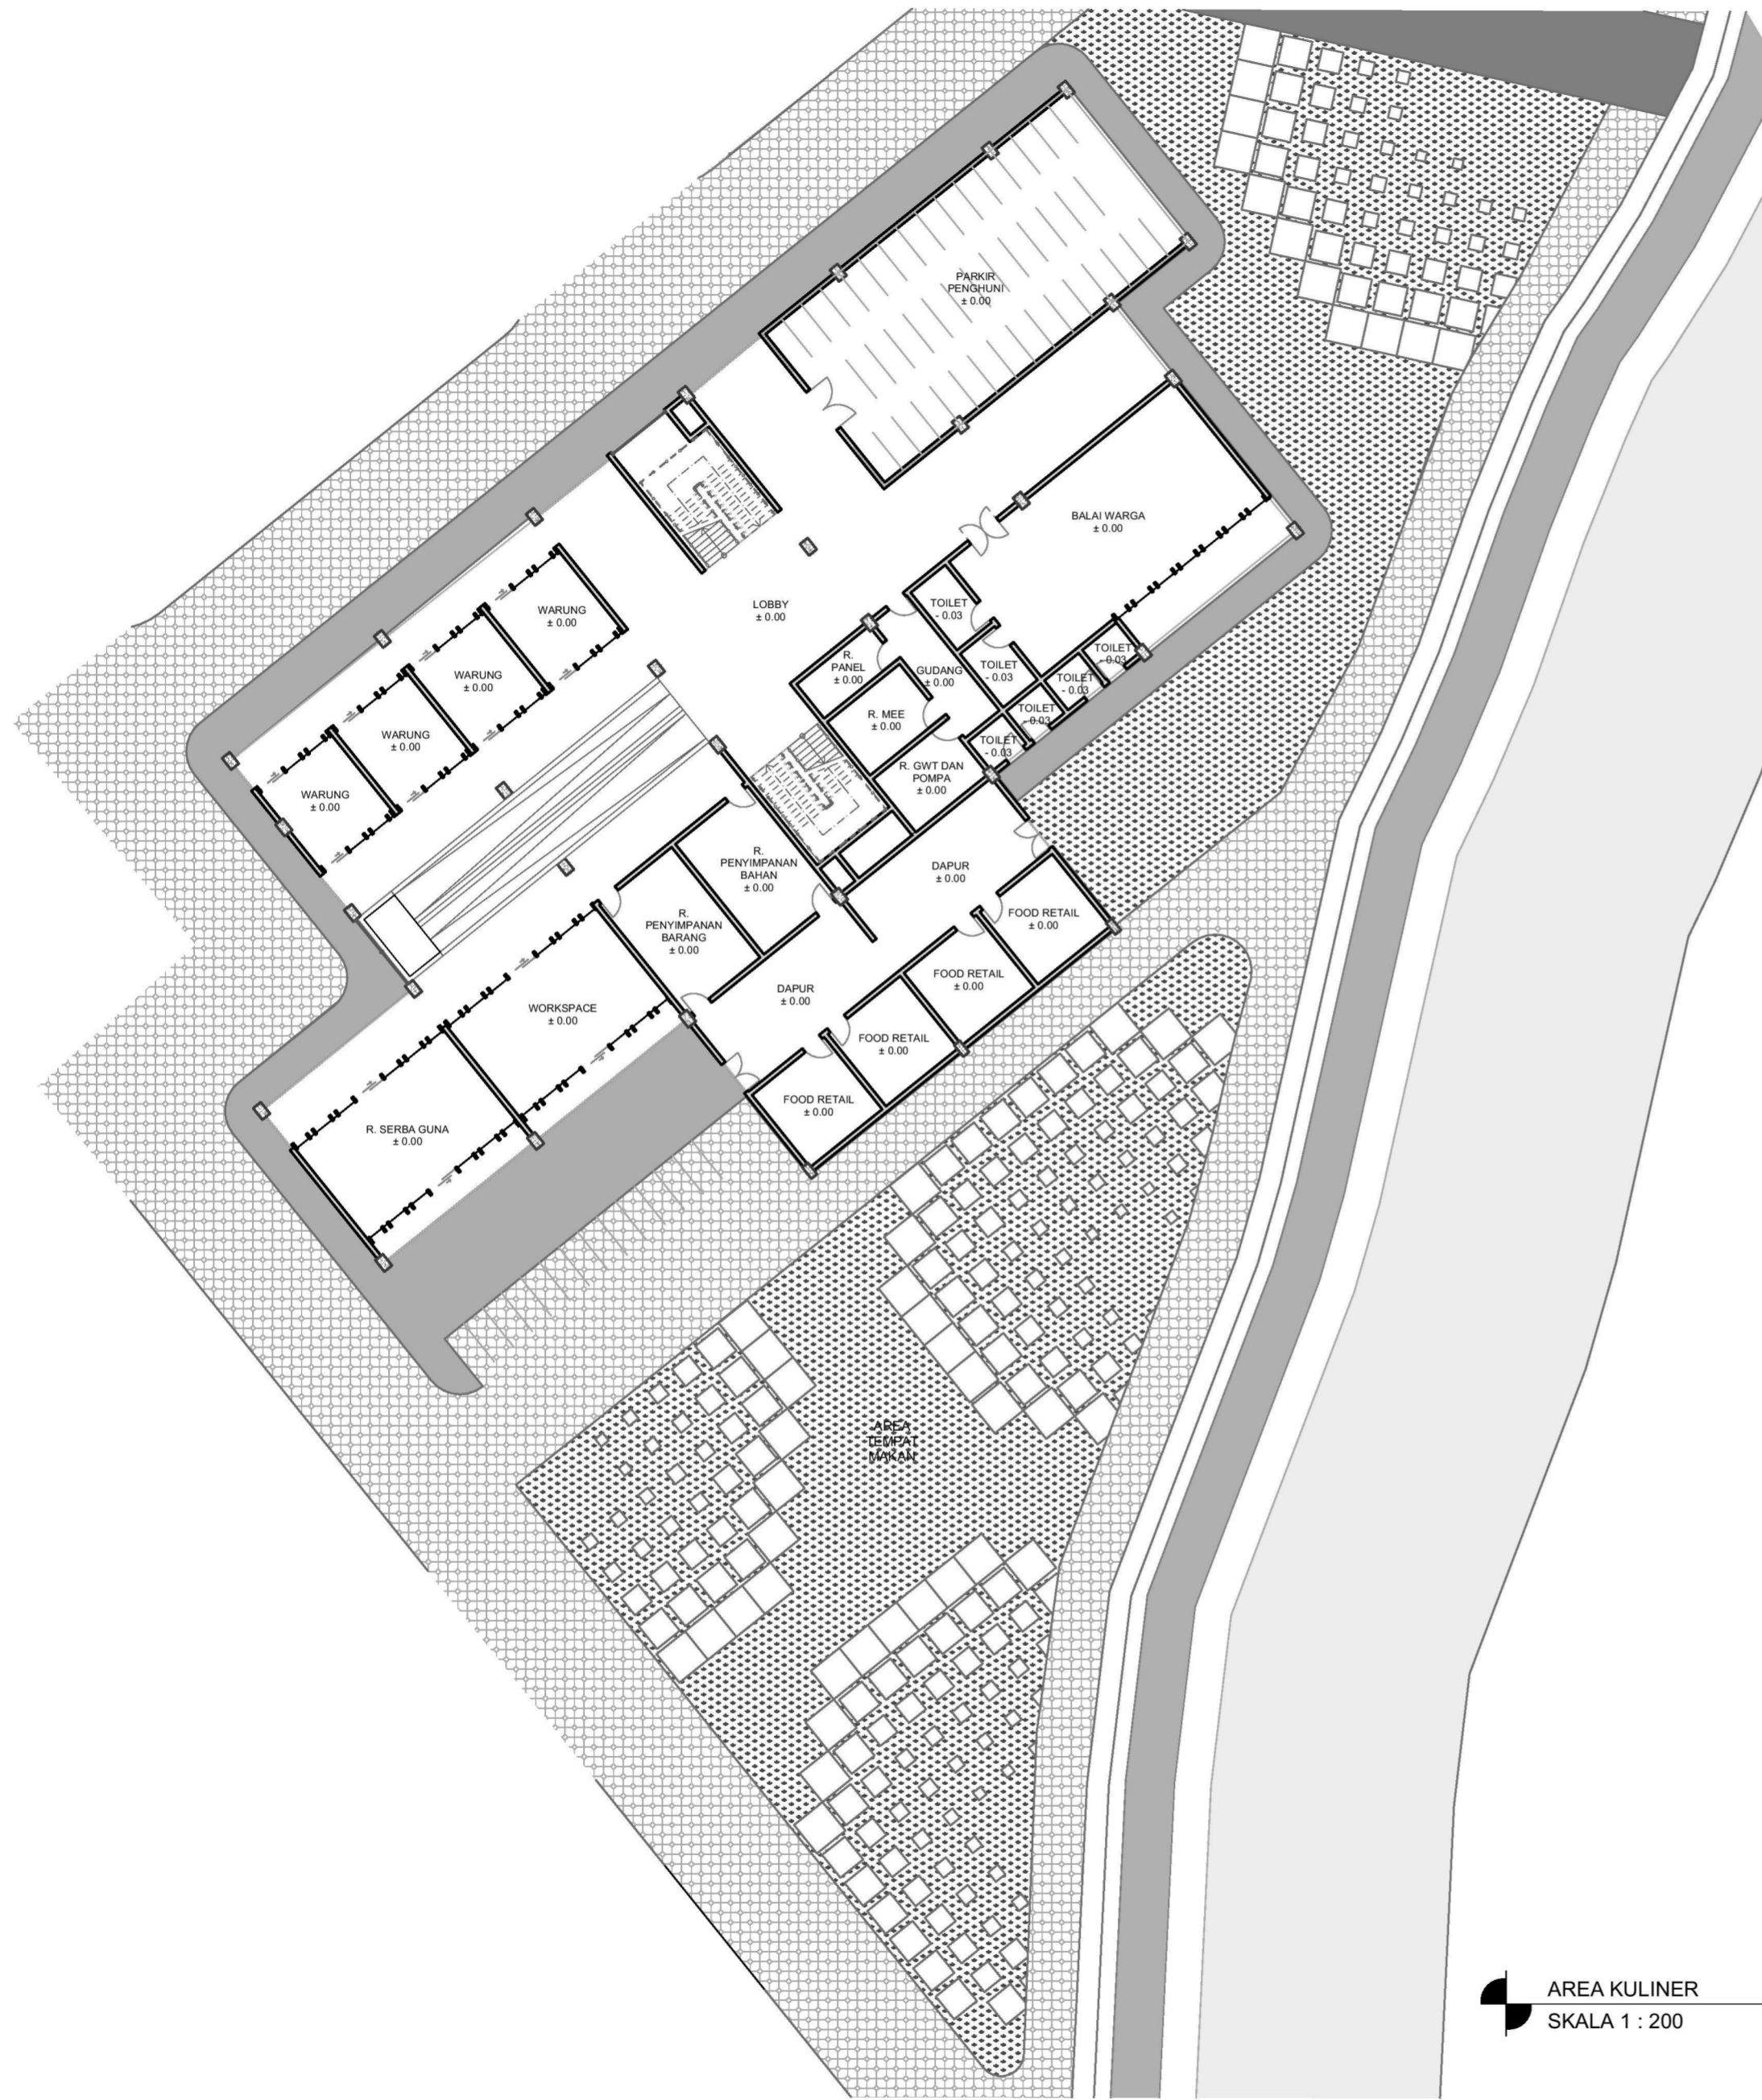

DETAIL UNIT INTERIOR
SKALA 1 : 50

 BACHELOR FINAL PROJECT DEPARTMENT OF ARCHITECTURE FACULTY OF ENGINEERING AND PLANNING UNIVERSITY OF ISLAM INDONESIA	PROJECT NAME	LOCATION		DRAWING TITLE	DRAWING CODE	SCALE	DRAWING BY	LECTURER 1	LECTURER 2	PAGE	TOTAL PAGES
	RUMAH SUSUN COKROKUSUMAN YOGYAKARTA Penerapan Desain dengan Pendekatan Interaksi	Cokrokusuman, Jetis Special Region of Yogyakarta		DETAIL UNIT INTERIOR	A.03.01	1 : 50	Hari Lillah Agung Pamungkas 14 512 047	Ir. Hastuti Saptorini, M.A.	Ir. Tony Kunto Wibisono, M.Sc.		

DETAIL UNIT INTERIOR
SKALA 1 : 50

 BACHELOR FINAL PROJECT DEPARTMENT OF ARCHITECTURE FACULTY OF ENGINEERING AND PLANNING UNIVERSITY OF ISLAM INDONESIA	PROJECT NAME	LOCATION		DRAWING TITLE	DRAWING CODE	SCALE	DRAWING BY	LECTURER 1	LECTURER 2	PAGE	TOTAL PAGES
	RUMAH SUSUN COKROKUSUMAN YOGYAKARTA Penerapan Desain dengan Pendekatan Interaksi	Cokrokusuman, Jetis Special Region of Yogyakarta		DETAIL UNIT INTERIOR	A.03.02	1 : 50	Hari Lillah Agung Pamungkas 14 512 047	Ir. Hastuti Saptorini, M.A.	Ir. Tony Kunto Wibisono, M.Sc.		

KEYPLAN

DETAIL SELUBUNG
SKALA 1 : 50

AREA KULINER
SKALA 1 : 200

DETAIL TAMAN AREA KULINER
SKALA 1 : 20

 BACHELOR FINAL PROJECT DEPARTMENT OF ARCHITECTURE FACULTY OF ENGINEERING AND PLANNING UNIVERSITY OF ISLAM INDONESIA	PROJECT NAME	LOCATION	 U	DRAWING TITLE	DRAWING CODE	SCALE	DRAWING BY	LECTURER 1	LECTURER 2	PAGE	TOTAL PAGES
	RUMAH SUSUN COKROKUSUMAN YOGYAKARTA Penerapan Desain dengan Pendekatan Interaksi	Cokrokusuman, Jetis Special Region of Yogyakarta		DETAIL ARCHITECTURAL	A.04.03	1 : 20	Hari Lillah Agung Pamungkas 14 512 047	Ir. Hastuti Saptorini, M.A.	Ir. Tony Kunto Wibisono, M.Sc.		