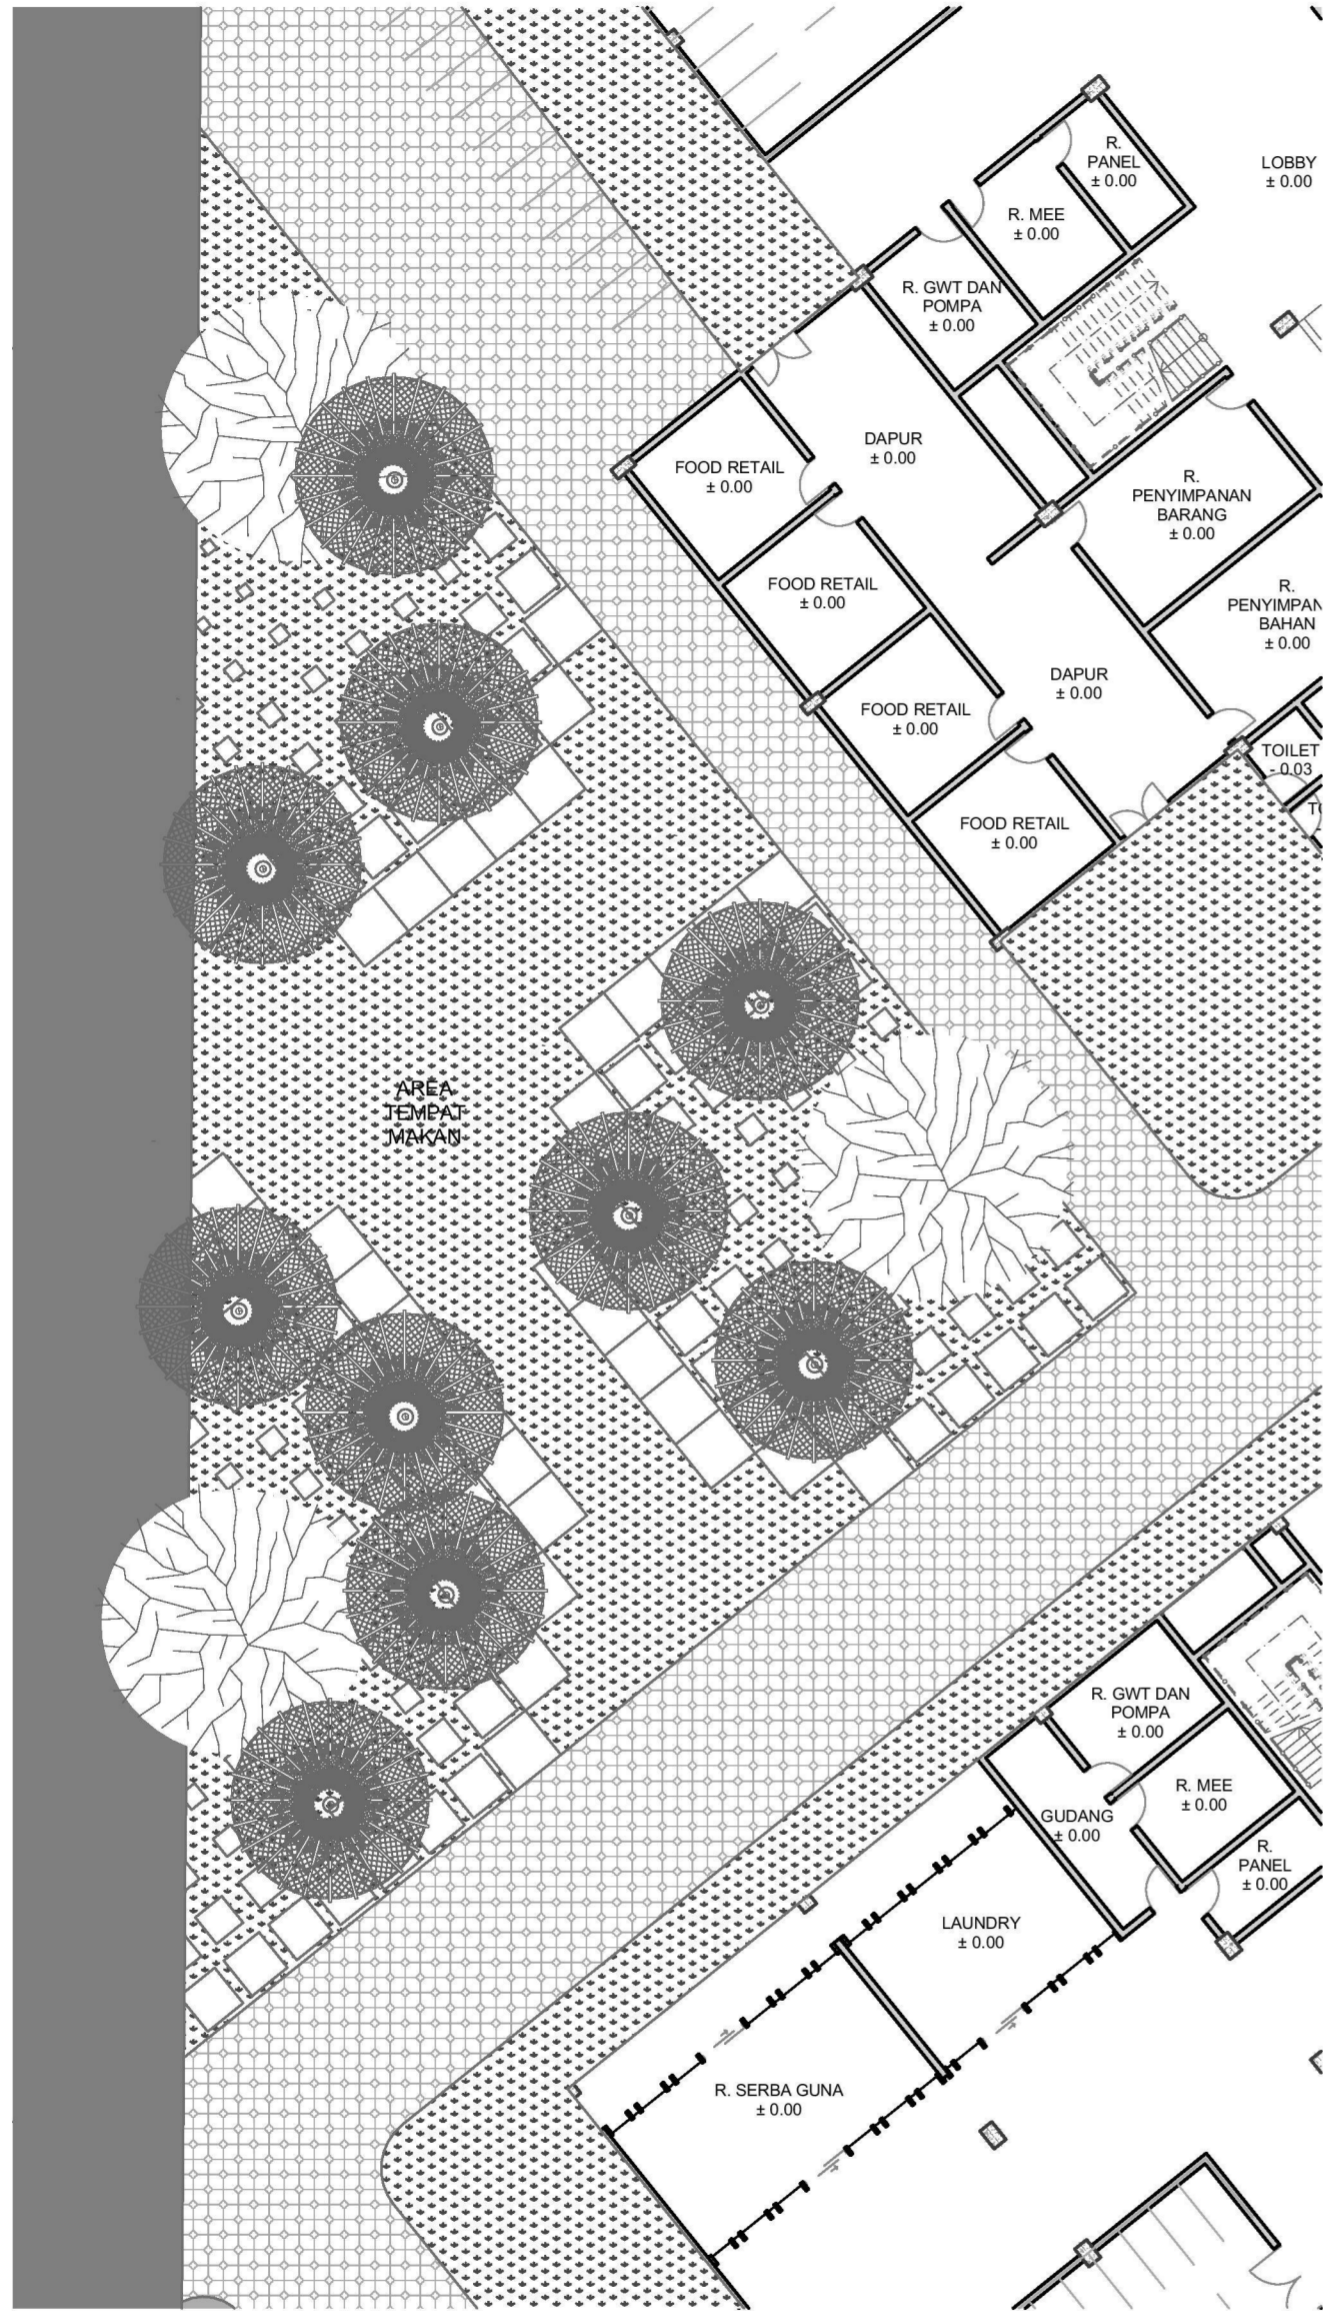

DETAIL UNIT INTERIOR
SKALA 1 : 50

 BACHELOR FINAL PROJECT DEPARTMENT OF ARCHITECTURE FACULTY OF ENGINEERING AND PLANNING UNIVERSITY OF ISLAM INDONESIA	PROJECT NAME	LOCATION		DRAWING TITLE	DRAWING CODE	SCALE	DRAWING BY	LECTURER 1	LECTURER 2	PAGE	TOTAL PAGES
	RUMAH SUSUN COKROKUSUMAN YOGYAKARTA Penerapan Desain dengan Pendekatan Interaksi	Cokrokusuman, Jetis Special Region of Yogyakarta		DETAIL UNIT INTERIOR	A.03.01	1 : 50	Hari Lillah Agung Pamungkas 14 512 047	Ir. Hastuti Saptorini, M.A.	Ir. Tony Kunto Wibisono, M.Sc.		

DETAIL UNIT INTERIOR
SKALA 1 : 50

 BACHELOR FINAL PROJECT DEPARTMENT OF ARCHITECTURE FACULTY OF ENGINEERING AND PLANNING UNIVERSITY OF ISLAM INDONESIA	PROJECT NAME	LOCATION		DRAWING TITLE	DRAWING CODE	SCALE	DRAWING BY	LECTURER 1	LECTURER 2	PAGE	TOTAL PAGES
	RUMAH SUSUN COKROKUSUMAN YOGYAKARTA Penerapan Desain dengan Pendekatan Interaksi	Cokrokusuman, Jetis Special Region of Yogyakarta		DETAIL UNIT INTERIOR	A.03.02	1 : 50	Hari Lillah Agung Pamungkas 14 512 047	Ir. Hastuti Saptorini, M.A.	Ir. Tony Kunto Wibisono, M.Sc.		

KEYPLAN

DETAIL SELUBUNG
SKALA 1 : 50

AREA KULINER
SKALA 1 : 200

DETAIL TAMAN AREA KULINER
SKALA 1 : 20

 BACHELOR FINAL PROJECT DEPARTMENT OF ARCHITECTURE FACULTY OF ENGINEERING AND PLANNING UNIVERSITY OF ISLAM INDONESIA	PROJECT NAME	LOCATION	 U	DRAWING TITLE	DRAWING CODE	SCALE	DRAWING BY	LECTURER 1	LECTURER 2	PAGE	TOTAL PAGES
	RUMAH SUSUN COKROKUSUMAN YOGYAKARTA Penerapan Desain dengan Pendekatan Interaksi	Cokrokusuman, Jetis Special Region of Yogyakarta		DETAIL ARCHITECTURAL	A.04.03	1 : 20	Hari Lillah Agung Pamungkas 14 512 047	Ir. Hastuti Saptorini, M.A.	Ir. Tony Kunto Wibisono, M.Sc.		