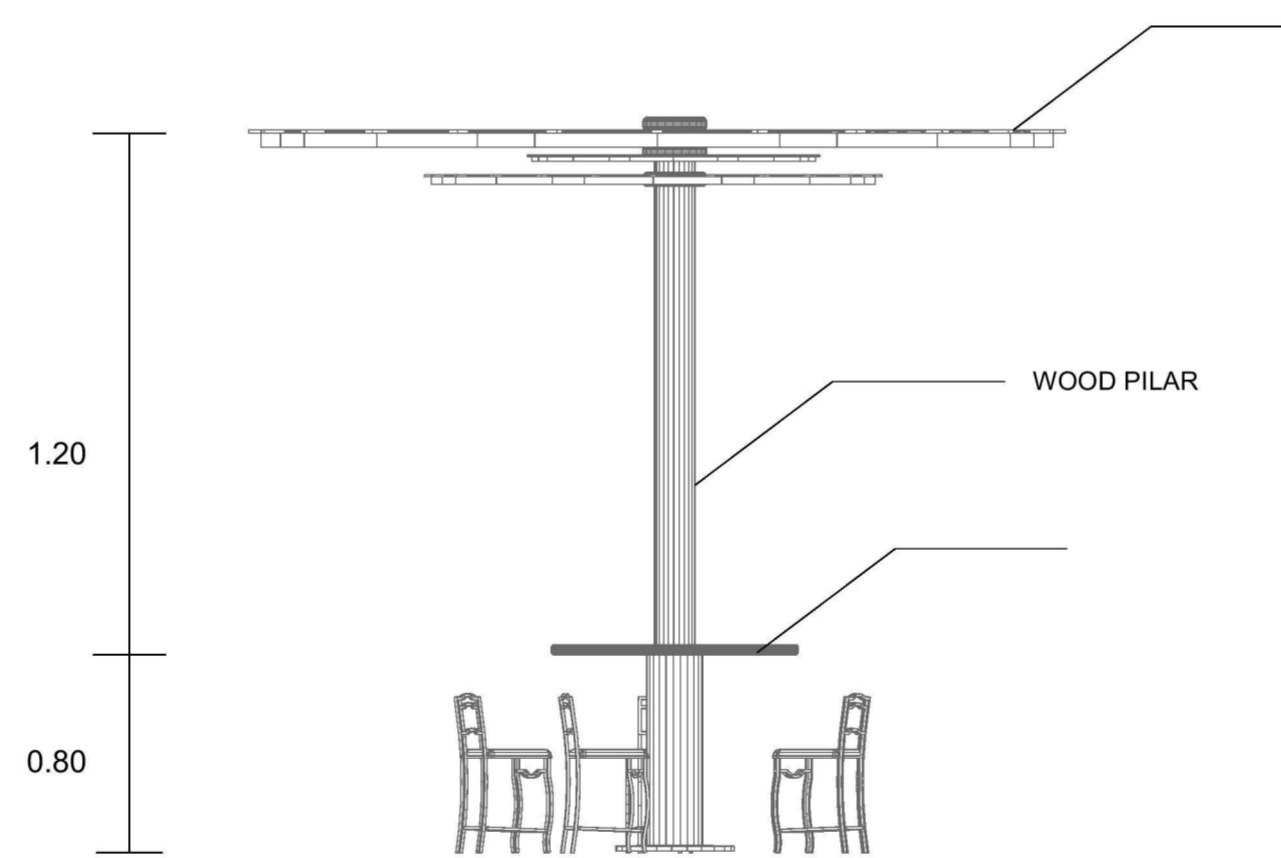

KEYPLAN

DETAIL SELUBUNG
SKALA 1 : 50

AREA KULINER
SKALA 1 : 200

DETAIL TAMAN AREA KULINER
SKALA 1 : 20

 BACHELOR FINAL PROJECT DEPARTMENT OF ARCHITECTURE FACULTY OF ENGINEERING AND PLANNING UNIVERSITY OF ISLAM INDONESIA	PROJECT NAME	LOCATION	 U	DRAWING TITLE	DRAWING CODE	SCALE	DRAWING BY	LECTURER 1	LECTURER 2	PAGE	TOTAL PAGES
	RUMAH SUSUN COKROKUSUMAN YOGYAKARTA Penerapan Desain dengan Pendekatan Interaksi	Cokrokusuman, Jetis Special Region of Yogyakarta		DETAIL ARCHITECTURAL	A.04.03	1 : 20	Hari Lillah Agung Pamungkas 14 512 047	Ir. Hastuti Saptorini, M.A.	Ir. Tony Kunto Wibisono, M.Sc.		