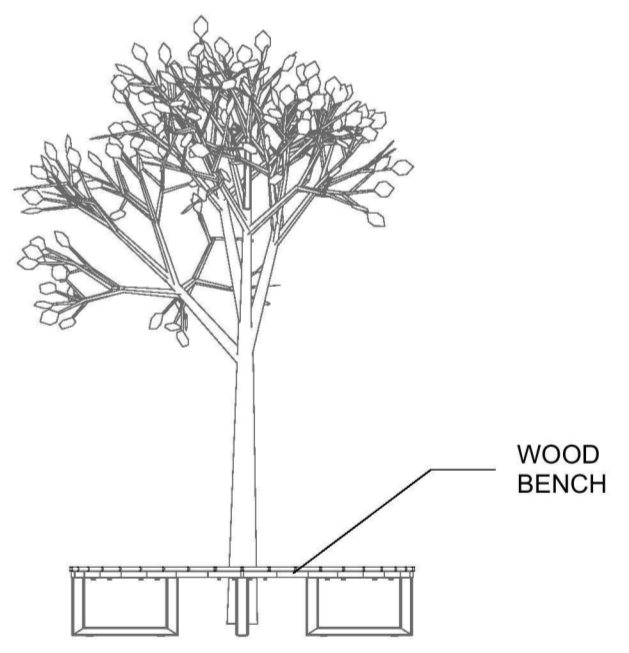

BENCH FURNITURE 2
SKALA 1 : 50

	BACHELOR FINAL PROJECT DEPARTMENT OF ARCHITECTURE FACULTY OF ENGINEERING AND PLANNING UNIVERSITY OF ISLAM INDONESIA	PROJECT NAME	LOCATION		DRAWING TITLE	DRAWING CODE	SCALE	DRAWING BY	LECTURER 1	LECTURER 2	PAGE	TOTAL PAGES
		RUMAH SUSUN COKROKUSUMAN YOGYAKARTA Penerapan Desain dengan Pendekatan Interaksi	Cokrokusuman, Jetis Special Region of Yogyakarta		DETAIL ARCHITECTURAL	A.04.04	1 : 20	Hari Lillah Agung Pamungkas 14 512 047	Ir. Hastuti Saptorini, M.A.	Ir. Tony Kunto Wibisono, M.Sc.