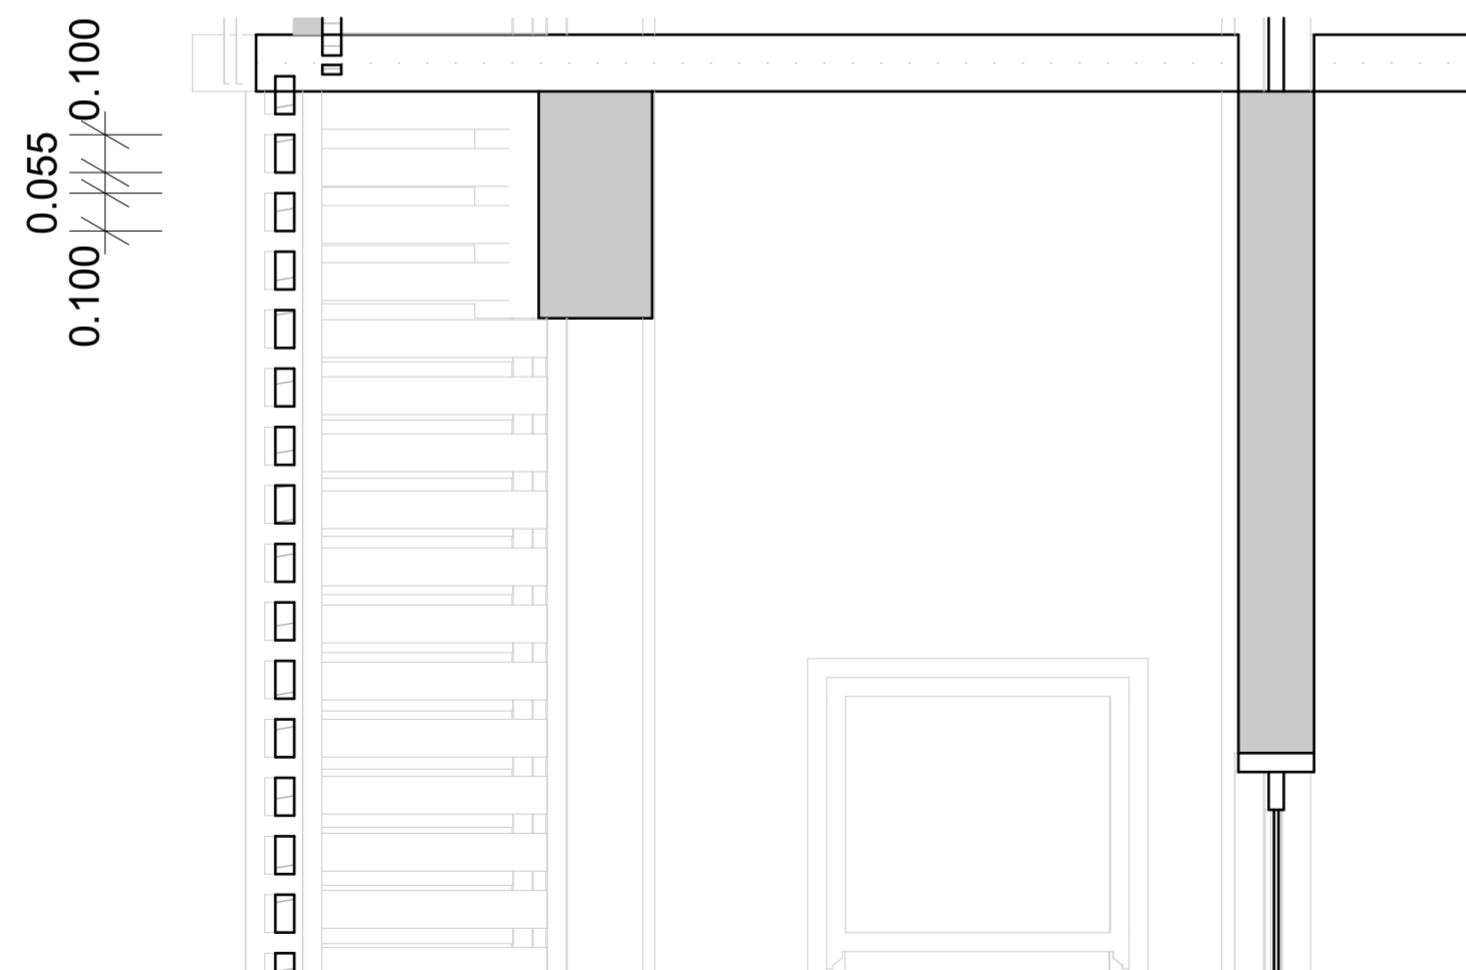

DETAIL UNIT INTERIOR
SKALA 1 : 50

 BACHELOR FINAL PROJECT DEPARTMENT OF ARCHITECTURE FACULTY OF ENGINEERING AND PLANNING UNIVERSITY OF ISLAM INDONESIA	PROJECT NAME	LOCATION		DRAWING TITLE	DRAWING CODE	SCALE	DRAWING BY	LECTURER 1	LECTURER 2	PAGE	TOTAL PAGES
	RUMAH SUSUN COKROKUSUMAN YOGYAKARTA Penerapan Desain dengan Pendekatan Interaksi	Cokrokusuman, Jetis Special Region of Yogyakarta		DETAIL UNIT INTERIOR	A.03.01	1 : 50	Hari Lillah Agung Pamungkas 14 512 047	Ir. Hastuti Saptorini, M.A.	Ir. Tony Kunto Wibisono, M.Sc.		

DETAIL UNIT INTERIOR
SKALA 1 : 50

 BACHELOR FINAL PROJECT DEPARTMENT OF ARCHITECTURE FACULTY OF ENGINEERING AND PLANNING UNIVERSITY OF ISLAM INDONESIA	PROJECT NAME	LOCATION		DRAWING TITLE	DRAWING CODE	SCALE	DRAWING BY	LECTURER 1	LECTURER 2	PAGE	TOTAL PAGES
	RUMAH SUSUN COKROKUSUMAN YOGYAKARTA Penerapan Desain dengan Pendekatan Interaksi	Cokrokusuman, Jetis Special Region of Yogyakarta		DETAIL UNIT INTERIOR	A.03.02	1 : 50	Hari Lillah Agung Pamungkas 14 512 047	Ir. Hastuti Saptorini, M.A.	Ir. Tony Kunto Wibisono, M.Sc.		

KEYPLAN

DETAIL SELUBUNG
SKALA 1 : 50

AREA KULINER
SKALA 1 : 200

DETAIL TAMAN AREA KULINER
SKALA 1 : 20

 BACHELOR FINAL PROJECT DEPARTMENT OF ARCHITECTURE FACULTY OF ENGINEERING AND PLANNING UNIVERSITY OF ISLAM INDONESIA	PROJECT NAME	LOCATION	 U	DRAWING TITLE	DRAWING CODE	SCALE	DRAWING BY	LECTURER 1	LECTURER 2	PAGE	TOTAL PAGES
	RUMAH SUSUN COKROKUSUMAN YOGYAKARTA Penerapan Desain dengan Pendekatan Interaksi	Cokrokusuman, Jetis Special Region of Yogyakarta		DETAIL ARCHITECTURAL	A.04.03	1 : 20	Hari Lillah Agung Pamungkas 14 512 047	Ir. Hastuti Saptorini, M.A.	Ir. Tony Kunto Wibisono, M.Sc.		