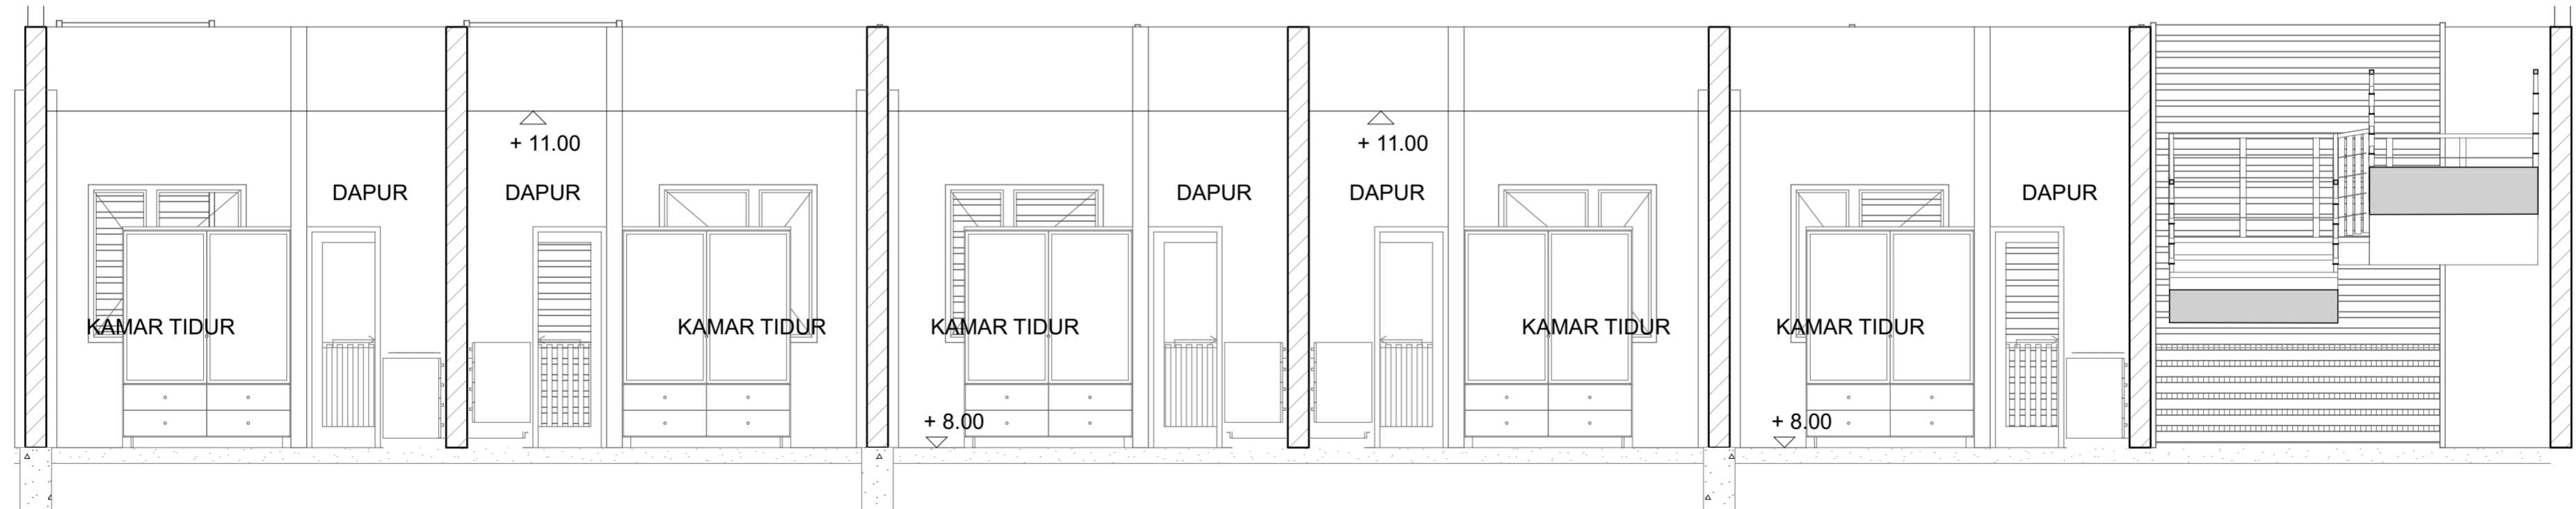

DETAIL UNIT INTERIOR
SKALA 1 : 50

 BACHELOR FINAL PROJECT DEPARTMENT OF ARCHITECTURE FACULTY OF ENGINEERING AND PLANNING UNIVERSITY OF ISLAM INDONESIA	PROJECT NAME	LOCATION		DRAWING TITLE	DRAWING CODE	SCALE	DRAWING BY	LECTURER 1	LECTURER 2	PAGE	TOTAL PAGES
	RUMAH SUSUN COKROKUSUMAN YOGYAKARTA Penerapan Desain dengan Pendekatan Interaksi	Cokrokusuman, Jetis Special Region of Yogyakarta		DETAIL UNIT INTERIOR	A.03.01	1 : 50	Hari Lillah Agung Pamungkas 14 512 047	Ir. Hastuti Saptorini, M.A.	Ir. Tony Kunto Wibisono, M.Sc.		

DETAIL UNIT INTERIOR
SKALA 1 : 50

 BACHELOR FINAL PROJECT DEPARTMENT OF ARCHITECTURE FACULTY OF ENGINEERING AND PLANNING UNIVERSITY OF ISLAM INDONESIA	PROJECT NAME	LOCATION		DRAWING TITLE	DRAWING CODE	SCALE	DRAWING BY	LECTURER 1	LECTURER 2	PAGE	TOTAL PAGES
	RUMAH SUSUN COKROKUSUMAN YOGYAKARTA Penerapan Desain dengan Pendekatan Interaksi	Cokrokusuman, Jetis Special Region of Yogyakarta		DETAIL UNIT INTERIOR	A.03.02	1 : 50	Hari Lillah Agung Pamungkas 14 512 047	Ir. Hastuti Saptorini, M.A.	Ir. Tony Kunto Wibisono, M.Sc.		

KEYPLAN

DETAIL SELUBUNG
SKALA 1 : 50

AREA KULINER
SKALA 1 : 200

DETAIL TAMAN AREA KULINER
SKALA 1 : 20

 BACHELOR FINAL PROJECT DEPARTMENT OF ARCHITECTURE FACULTY OF ENGINEERING AND PLANNING UNIVERSITY OF ISLAM INDONESIA	PROJECT NAME	LOCATION	 U	DRAWING TITLE	DRAWING CODE	SCALE	DRAWING BY	LECTURER 1	LECTURER 2	PAGE	TOTAL PAGES
	RUMAH SUSUN COKROKUSUMAN YOGYAKARTA Penerapan Desain dengan Pendekatan Interaksi	Cokrokusuman, Jetis Special Region of Yogyakarta		DETAIL ARCHITECTURAL	A.04.03	1 : 20	Hari Lillah Agung Pamungkas 14 512 047	Ir. Hastuti Saptorini, M.A.	Ir. Tony Kunto Wibisono, M.Sc.		